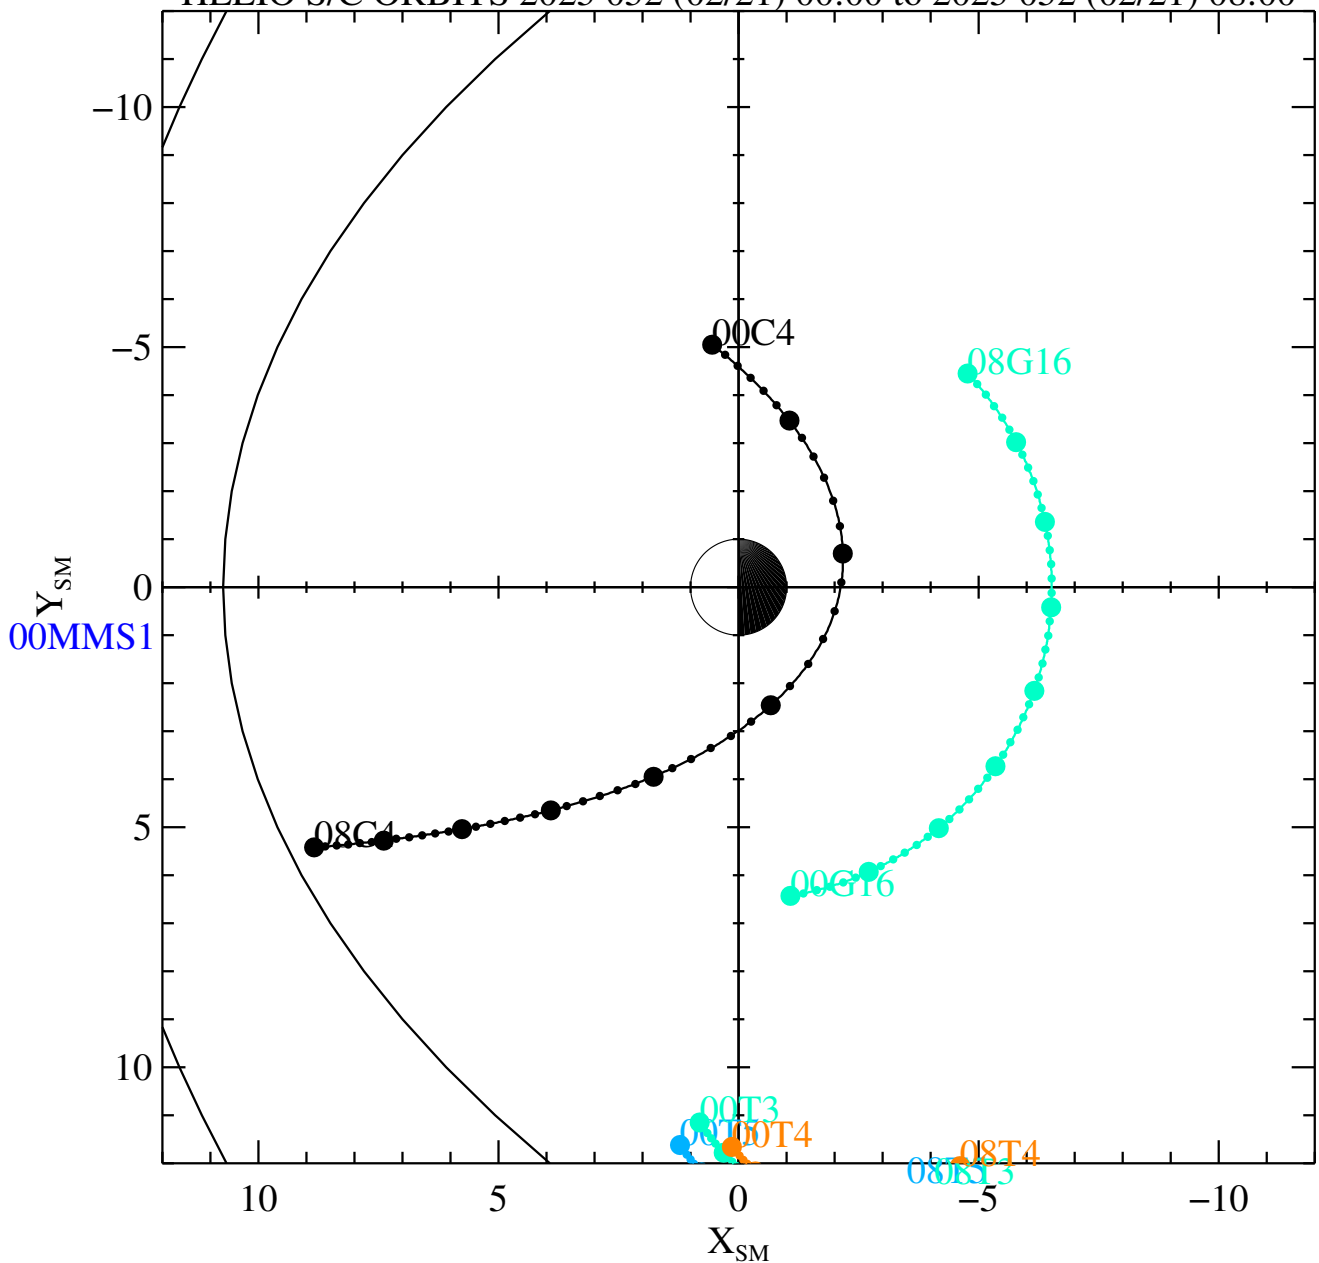

HELIO S/C ORBITS 2025 052 (02/21) 00:00 to 2025 052 (02/21) 08:00

MMS1

00MMS1

Tue Feb 25 08:32:25 2025

RBSPA-A, RBSPB-B, THEMISA-T5, THEMISD-T3, THEMISE-T4, CLUSTER4-C4, GOES13-G13, GOES15-G15, GOES16-G16, MMS1-MMS1, GEO