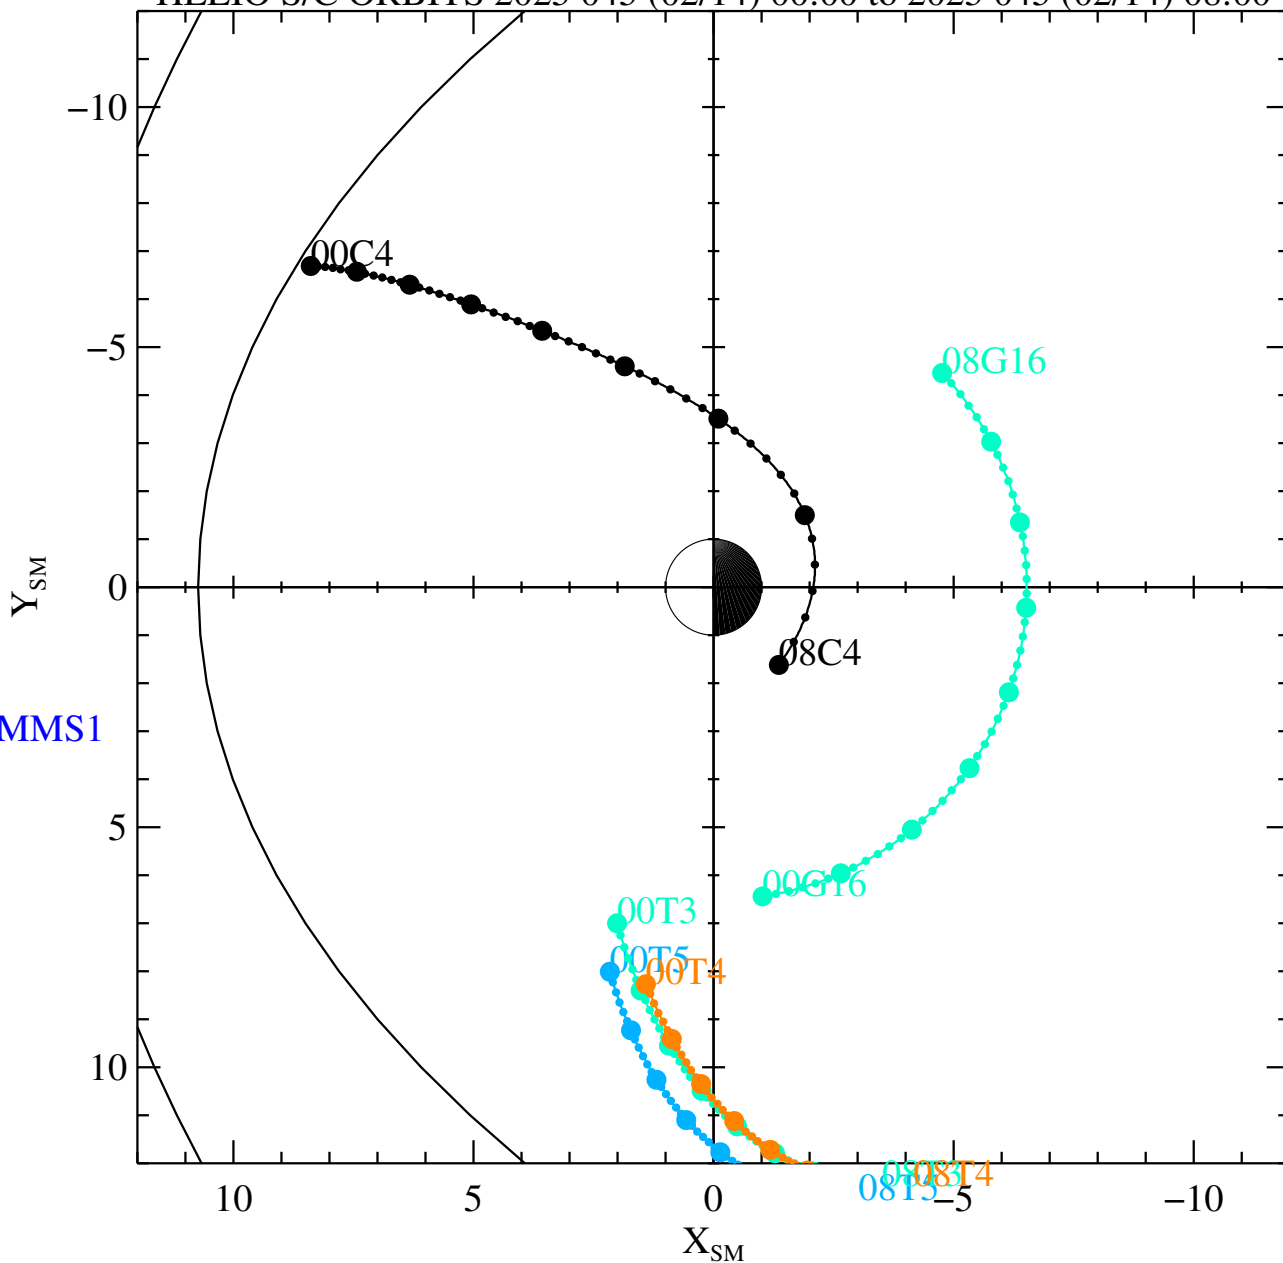

HELIO S/C ORBITS 2025 045 (02/14) 00:00 to 2025 045 (02/14) 08:00

MMS1 00MMS1

Tue Feb 25 08:30:49 2025