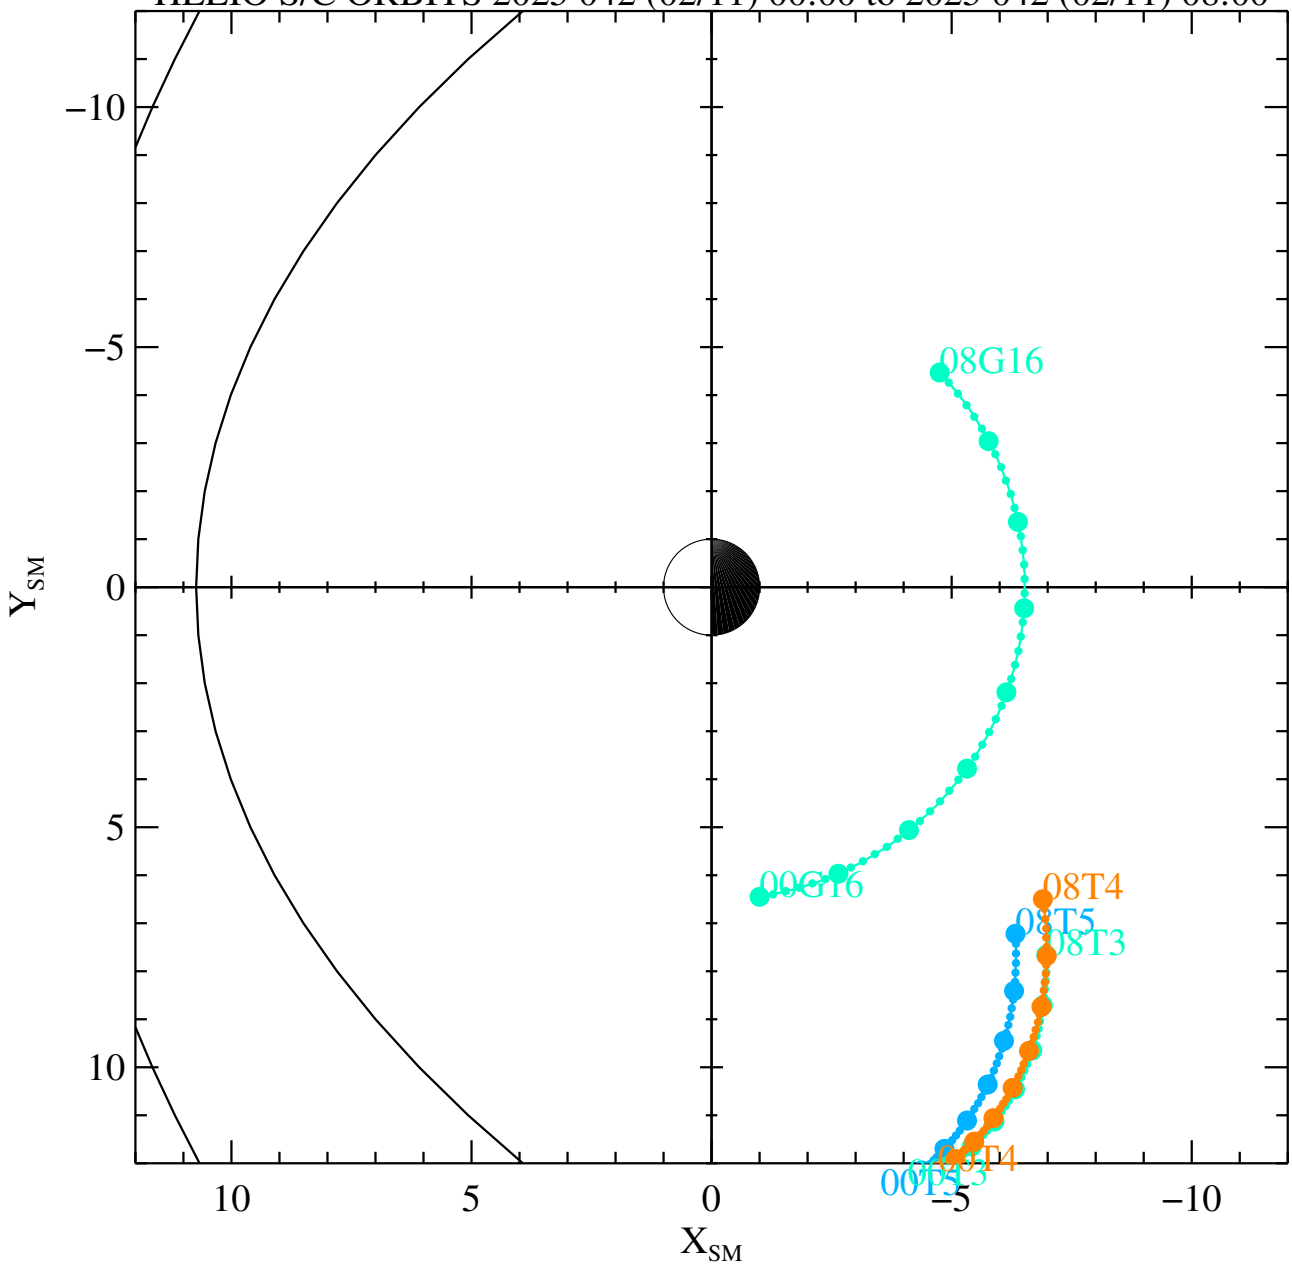

HELIO S/C ORBITS 2025 042 (02/11) 00:00 to 2025 042 (02/11) 08:00

4
08C4

Tue Feb 25 08:30:07 2025

RBSPA-A, RBSPB-B, THEMISA-T5, THEMISD-T3, THEMISE-T4, CLUSTER4-C4, GOES13-G13, GOES15-G15, GOES16-G16, MMS1-MMS1, GEO