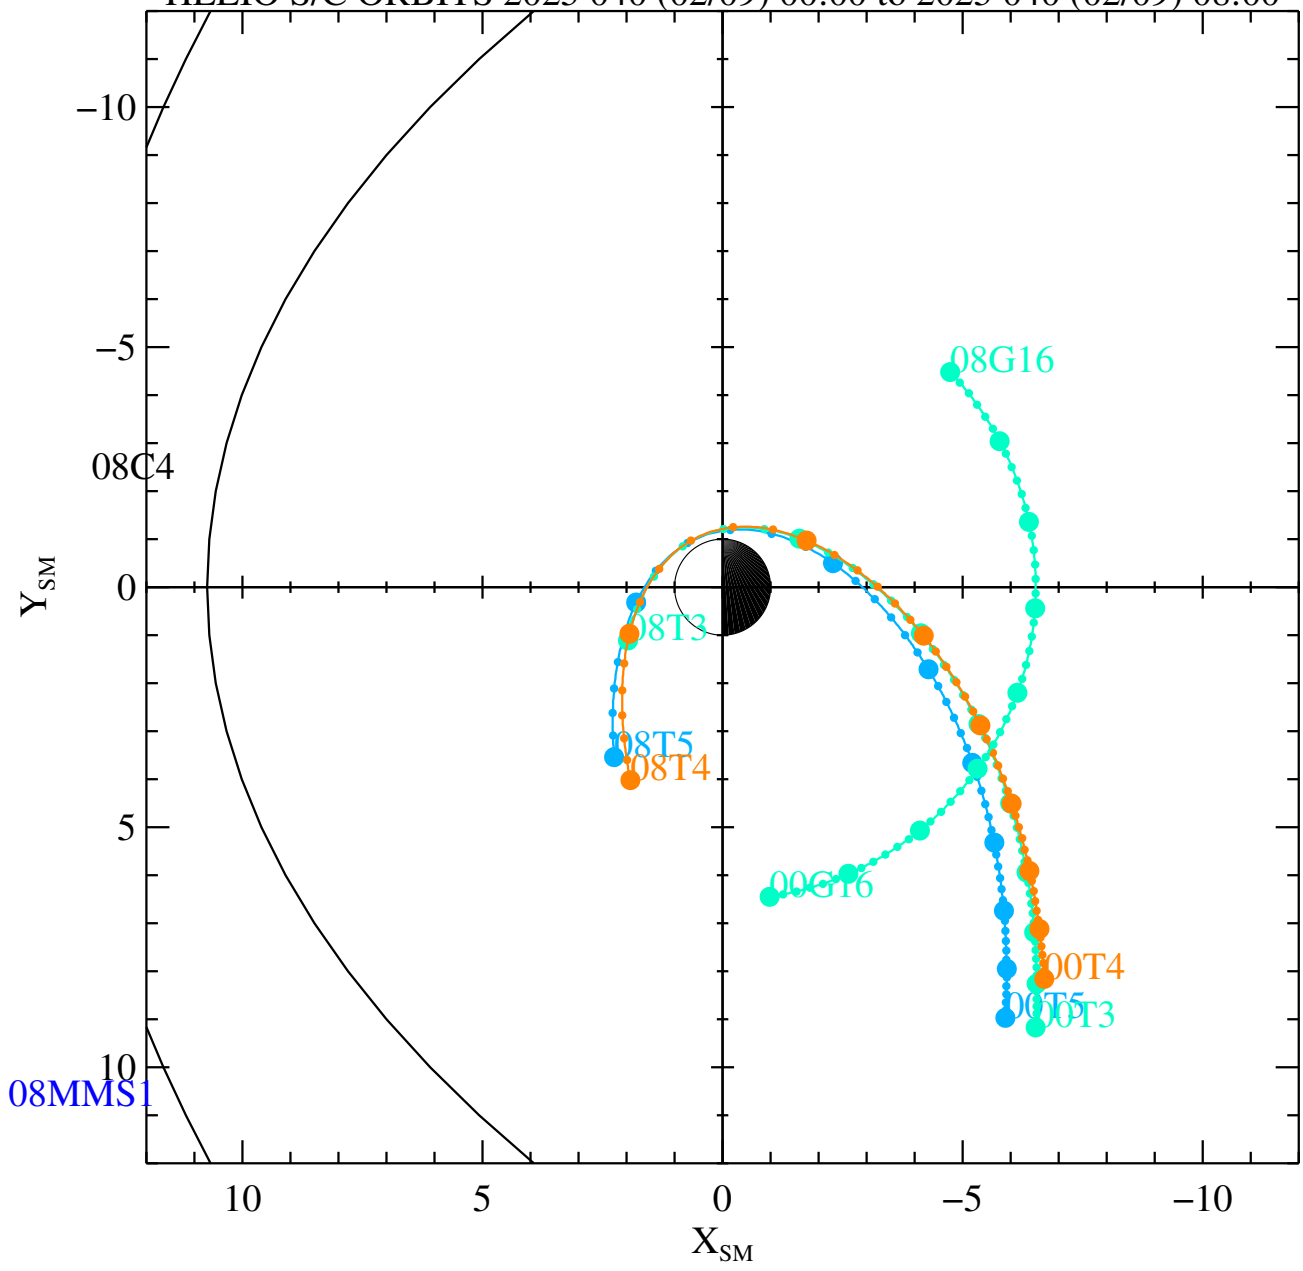

HELIO S/C ORBITS 2025 040 (02/09) 00:00 to 2025 040 (02/09) 08:00

00C4

Y_{SM}

08MMS1

X_{SM}

Tue Feb 25 08:29:39 2025

RBSPA-A, RBSPB-B, THEMISA-T5, THEMISD-T3, THEMISE-T4, CLUSTER4-C4, GOES13-G13, GOES15-G15, GOES16-G16, MMS1-MMS1, GEO