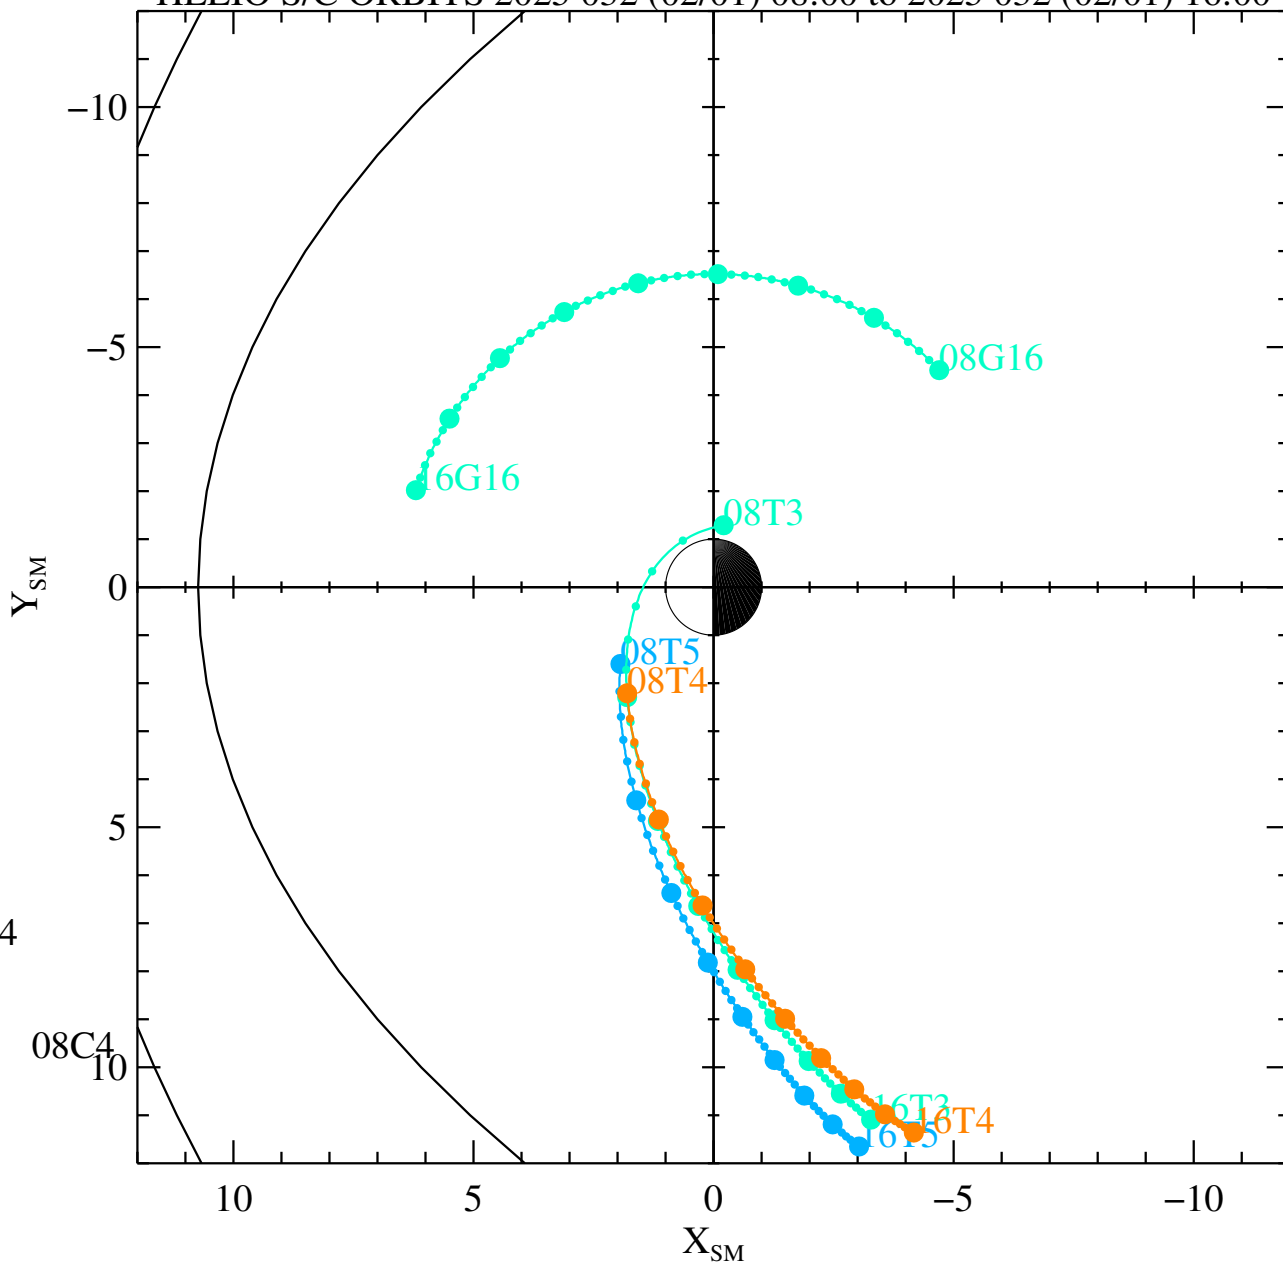

HELIO S/C ORBITS 2025 032 (02/01) 08:00 to 2025 032 (02/01) 16:00

Sat Feb 22 08:27:55 2025

RBSPA-A, RBSPB-B, THEMISA-T5, THEMISD-T3, THEMISE-T4, CLUSTER4-C4, GOES13-G13, GOES15-G15, GOES16-G16, MMS1-MMS1, GEO