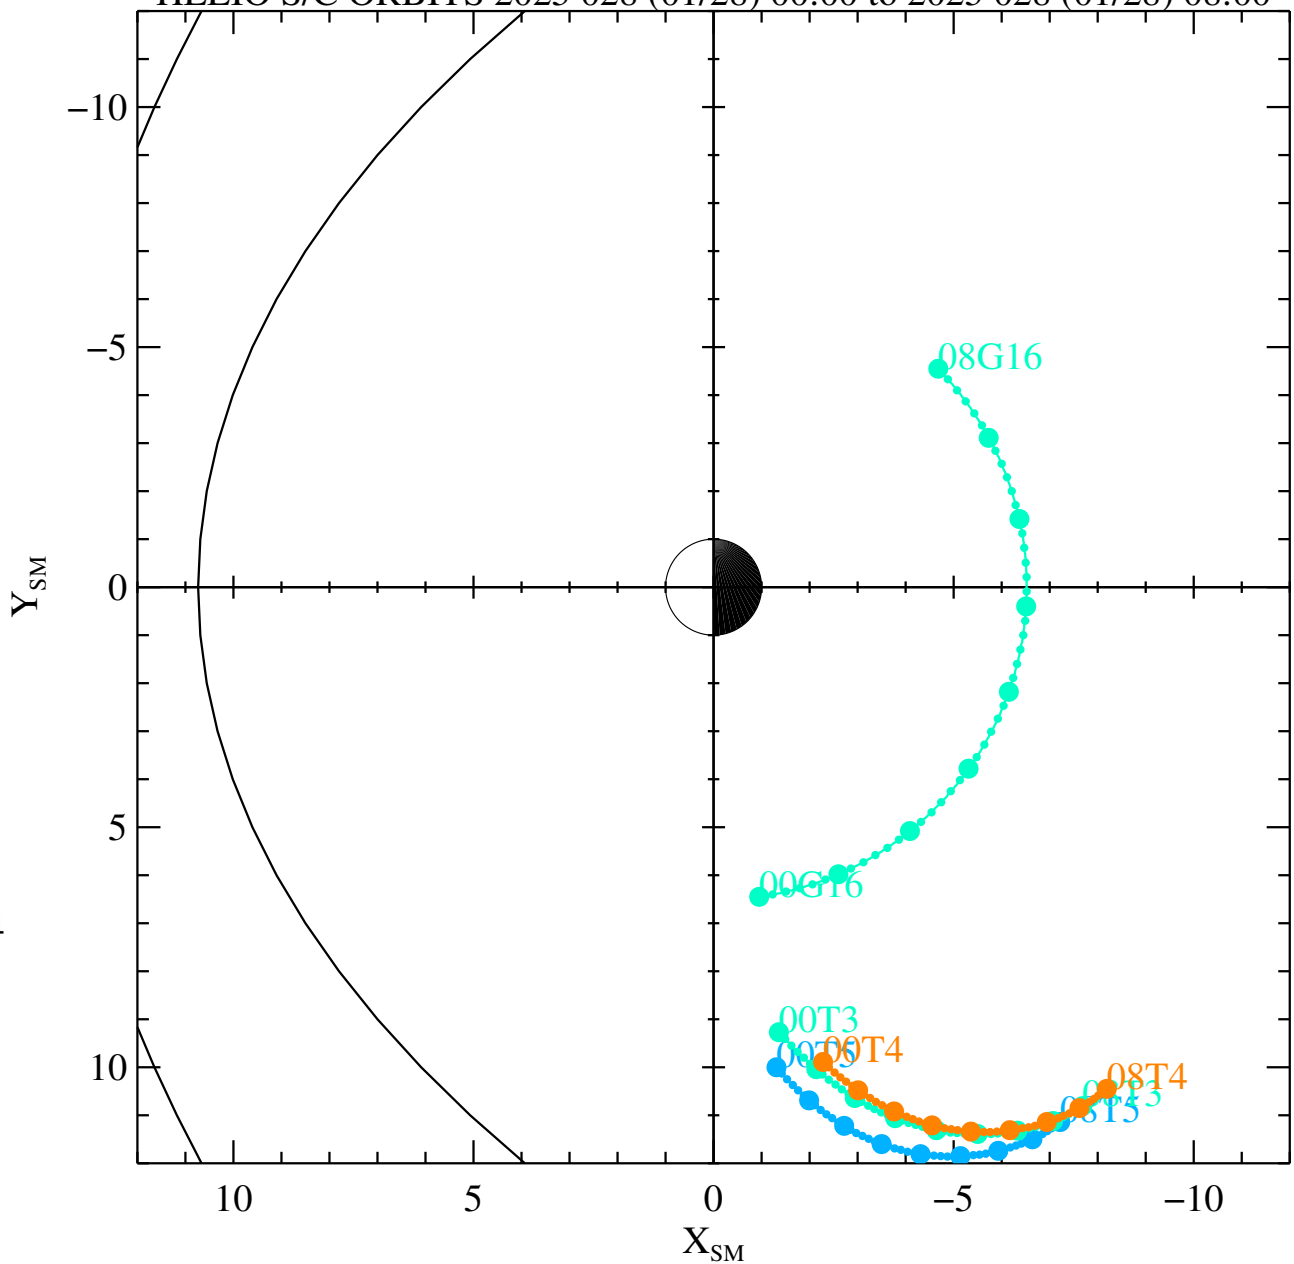

HELIO S/C ORBITS 2025 028 (01/28) 00:00 to 2025 028 (01/28) 08:00

00C4
8C4
Sun Feb 23 08:27:16 2025
IS1

RBSPA-A, RBSPB-B, THEMISA-T5, THEMISD-T3, THEMISE-T4, CLUSTER4-C4, GOES13-G13, GOES15-G15, GOES16-G16, MMS1-MMS1, GEO