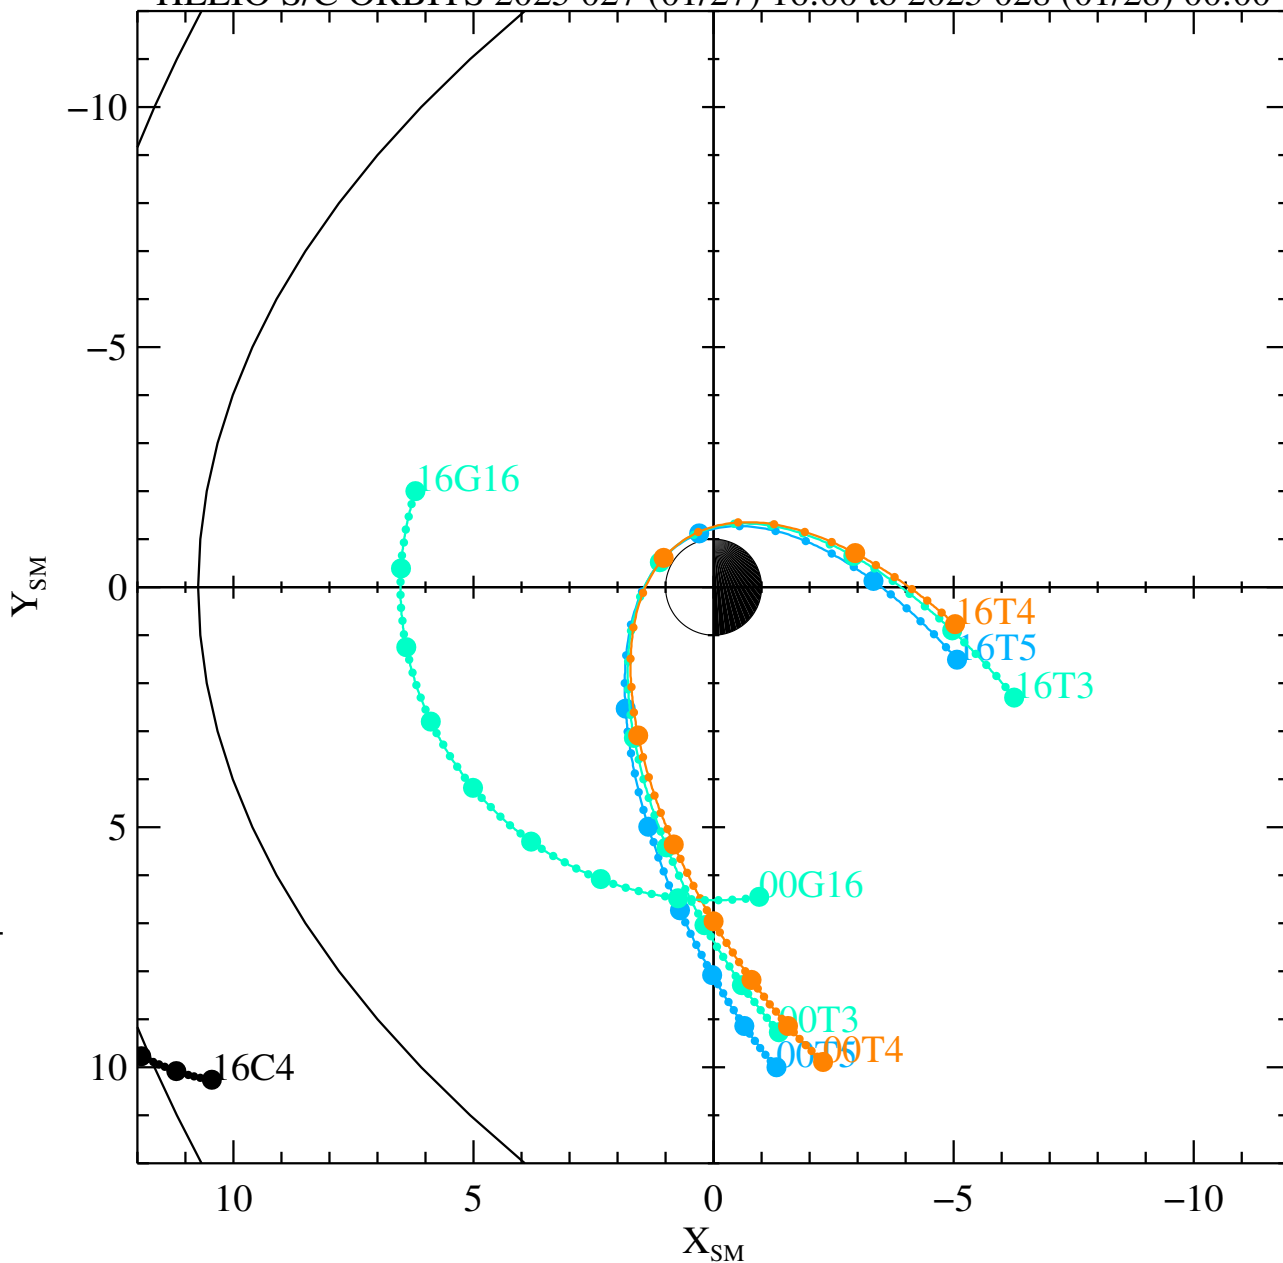

HELIO S/C ORBITS 2025 027 (01/27) 16:00 to 2025 028 (01/28) 00:00

Tue Feb 18 08:29:02 2025
MMS1