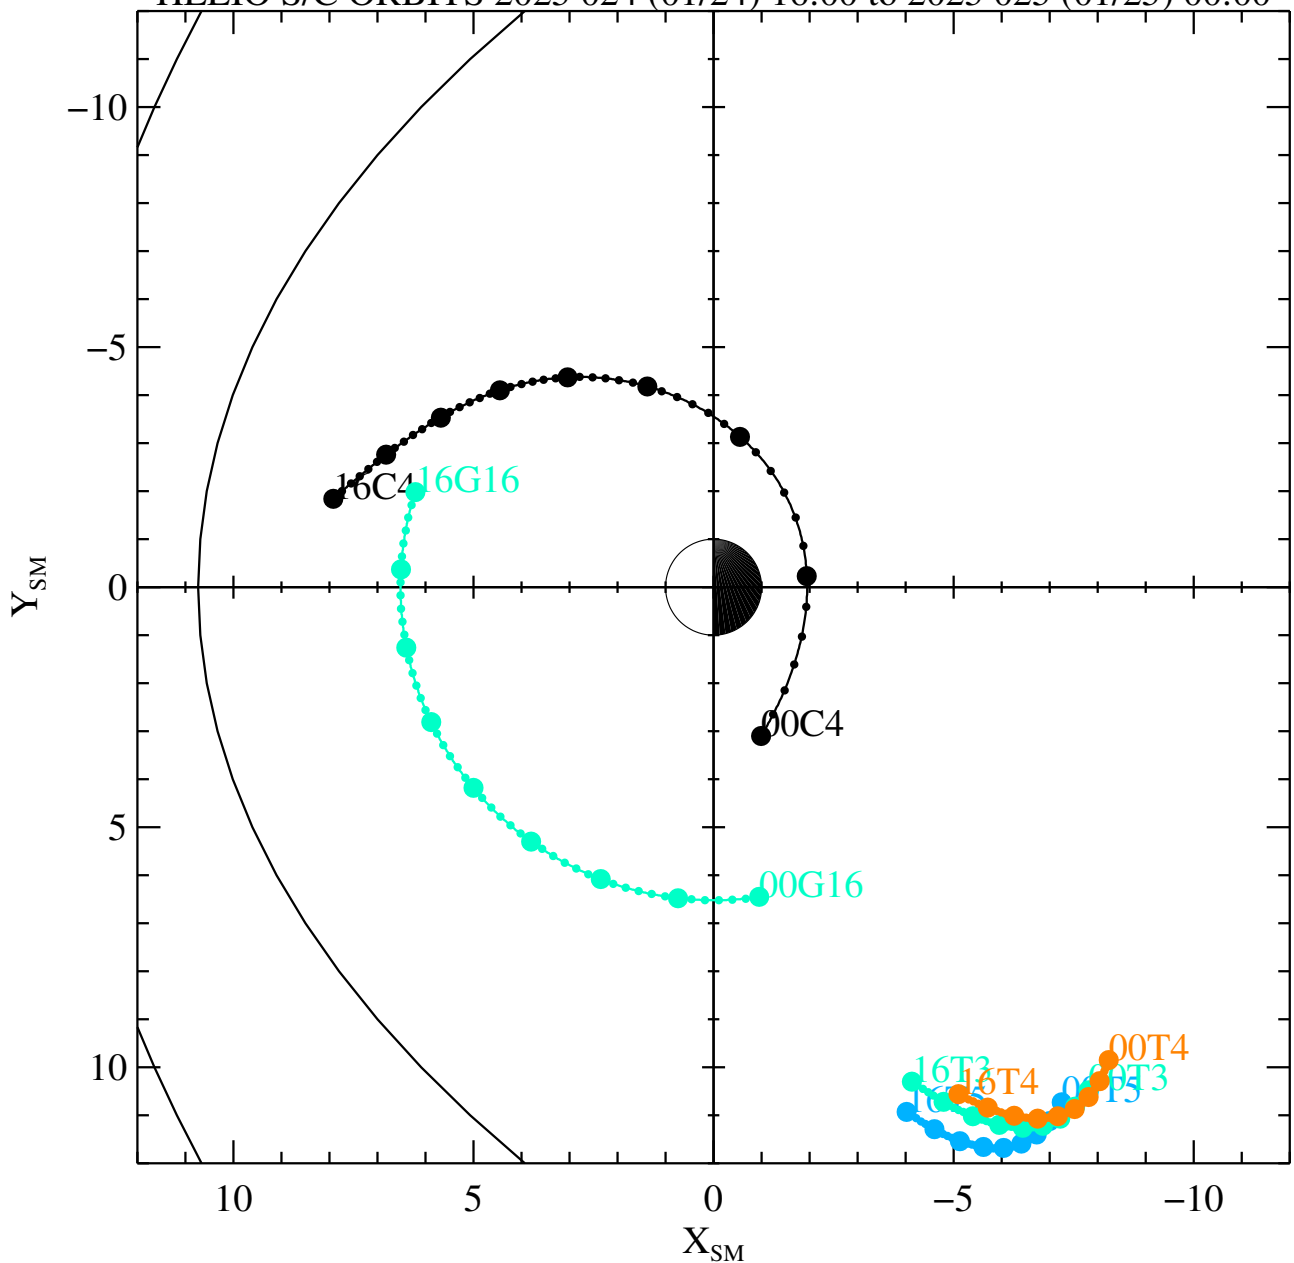

HELIO S/C ORBITS 2025 024 (01/24) 16:00 to 2025 025 (01/25) 00:00

Thu Feb 20 08:27:54 2025

RBSPA-A, RBSPB-B, THEMISA-T5, THEMISD-T3, THEMISE-T4, CLUSTER4-C4, GOES13-G13, GOES15-G15, GOES16-G16, MMS1-MMS1, GEO