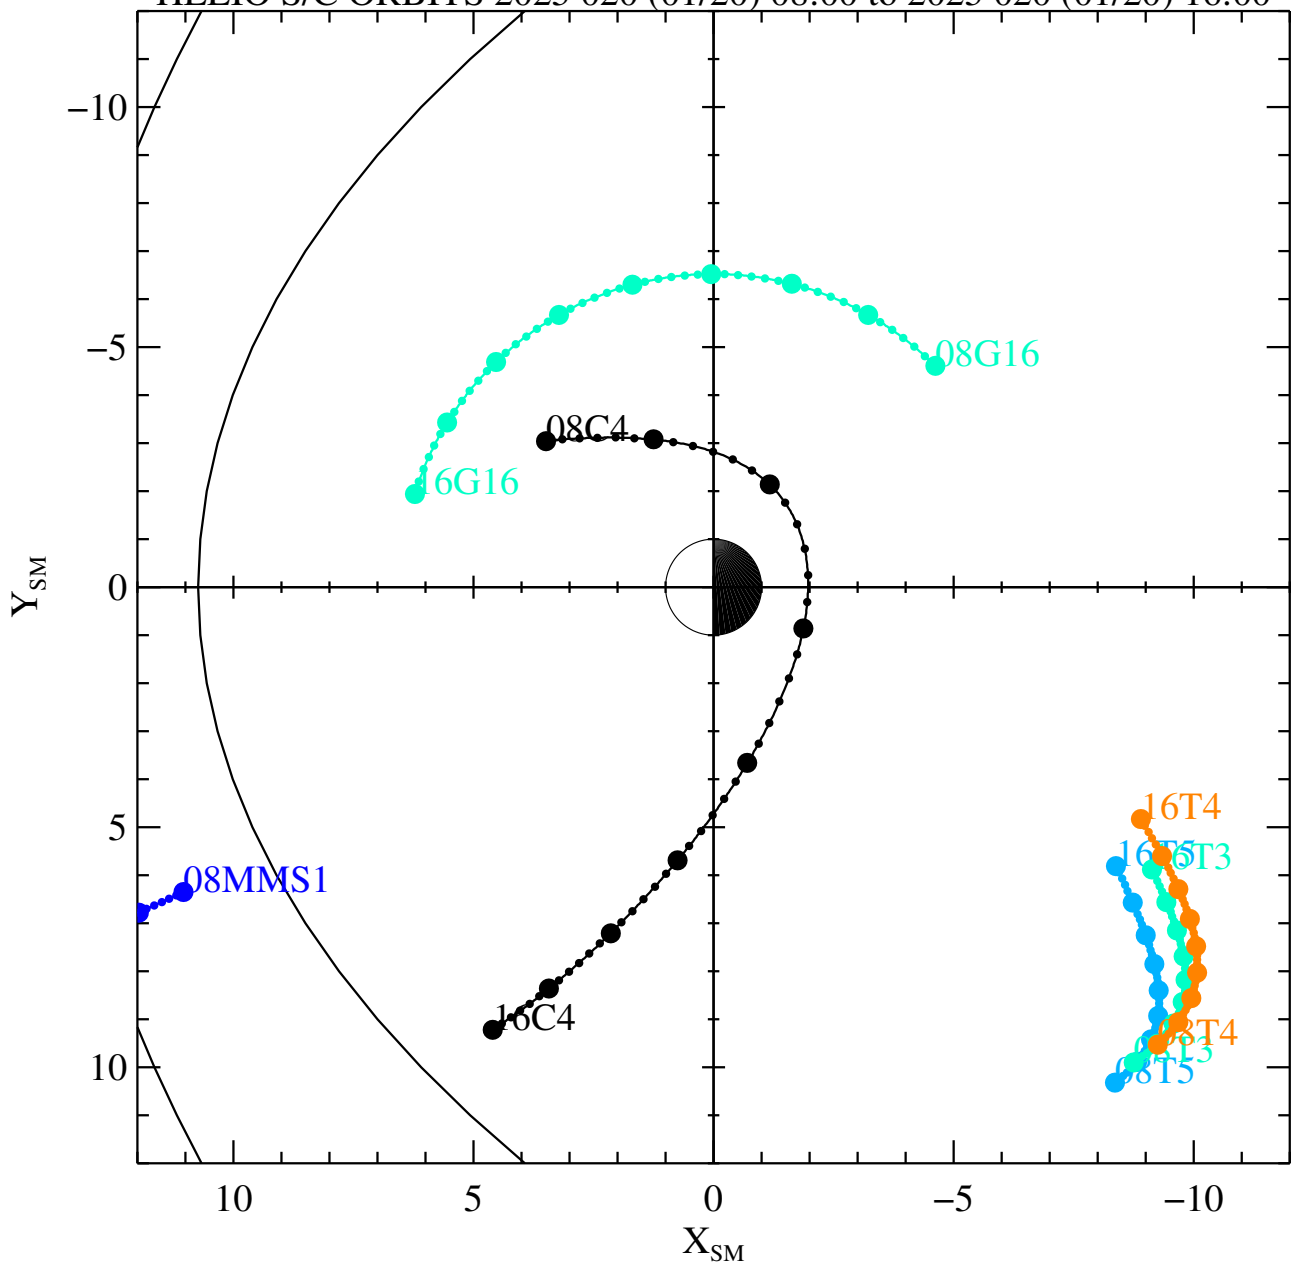

HELIO S/C ORBITS 2025 020 (01/20) 08:00 to 2025 020 (01/20) 16:00

Wed Feb 19 08:27:35 2025  
MMS1

RBSPA-A, RBSPB-B, THEMISA-T5, THEMISD-T3, THEMISE-T4, CLUSTER4-C4, GOES13-G13, GOES15-G15, GOES16-G16, MMS1-MMS1, GEO