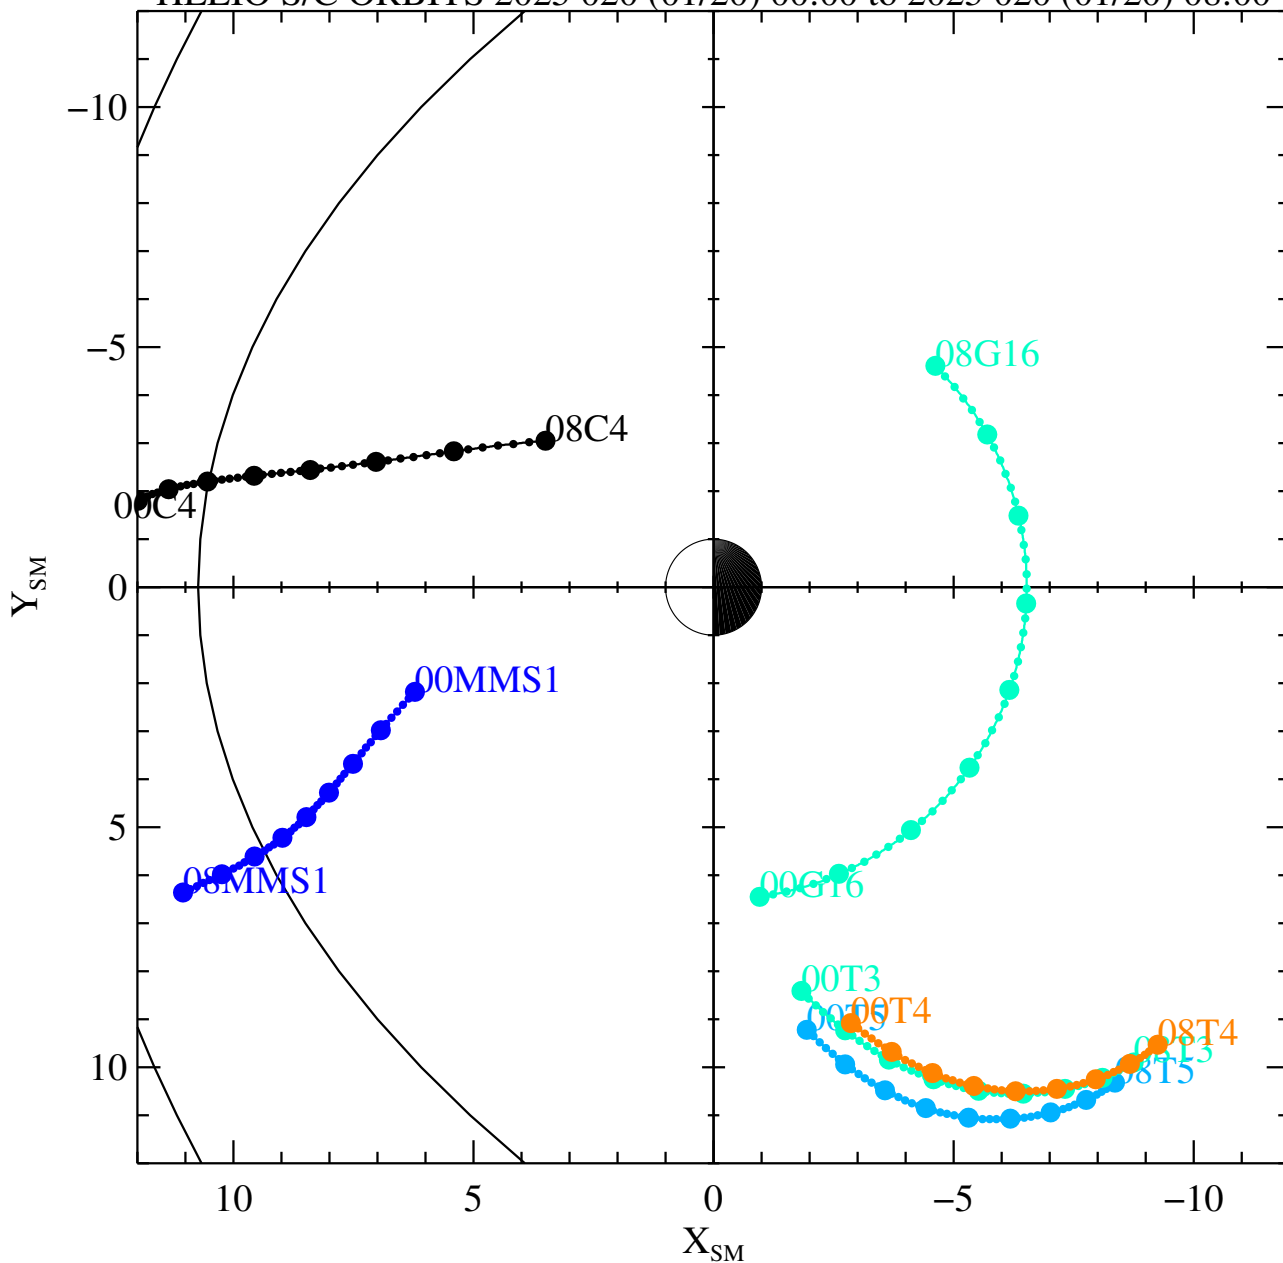

HELIO S/C ORBITS 2025 020 (01/20) 00:00 to 2025 020 (01/20) 08:00

Wed Feb 19 08:27:30 2025

RBSPA-A, RBSPB-B, THEMISA-T5, THEMISD-T3, THEMISE-T4, CLUSTER4-C4, GOES13-G13, GOES15-G15, GOES16-G16, MMS1-MMS1, GEO