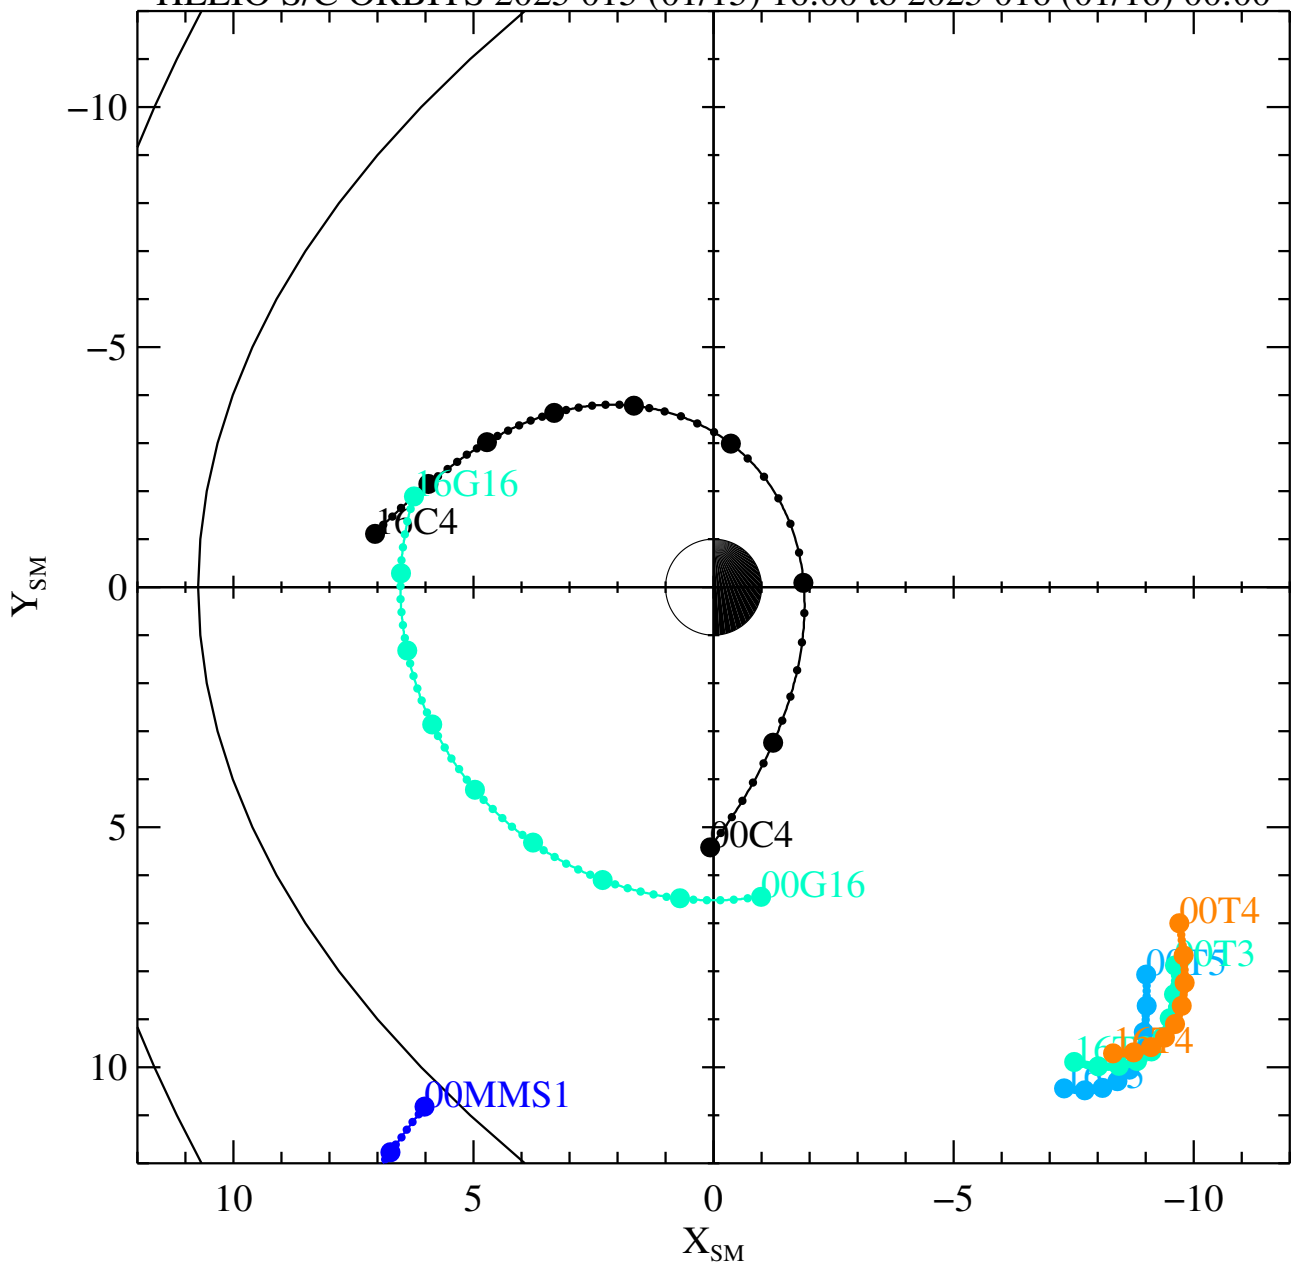

HELIO S/C ORBITS 2025 015 (01/15) 16:00 to 2025 016 (01/16) 00:00

Fri Feb 14 08:26:33 2025

RBSPA-A, RBSPB-B, THEMISA-T5, THEMISD-T3, THEMISE-T4, CLUSTER4-C4, GOES13-G13, GOES15-G15, GOES16-G16, MMS1-MMS1, GEO