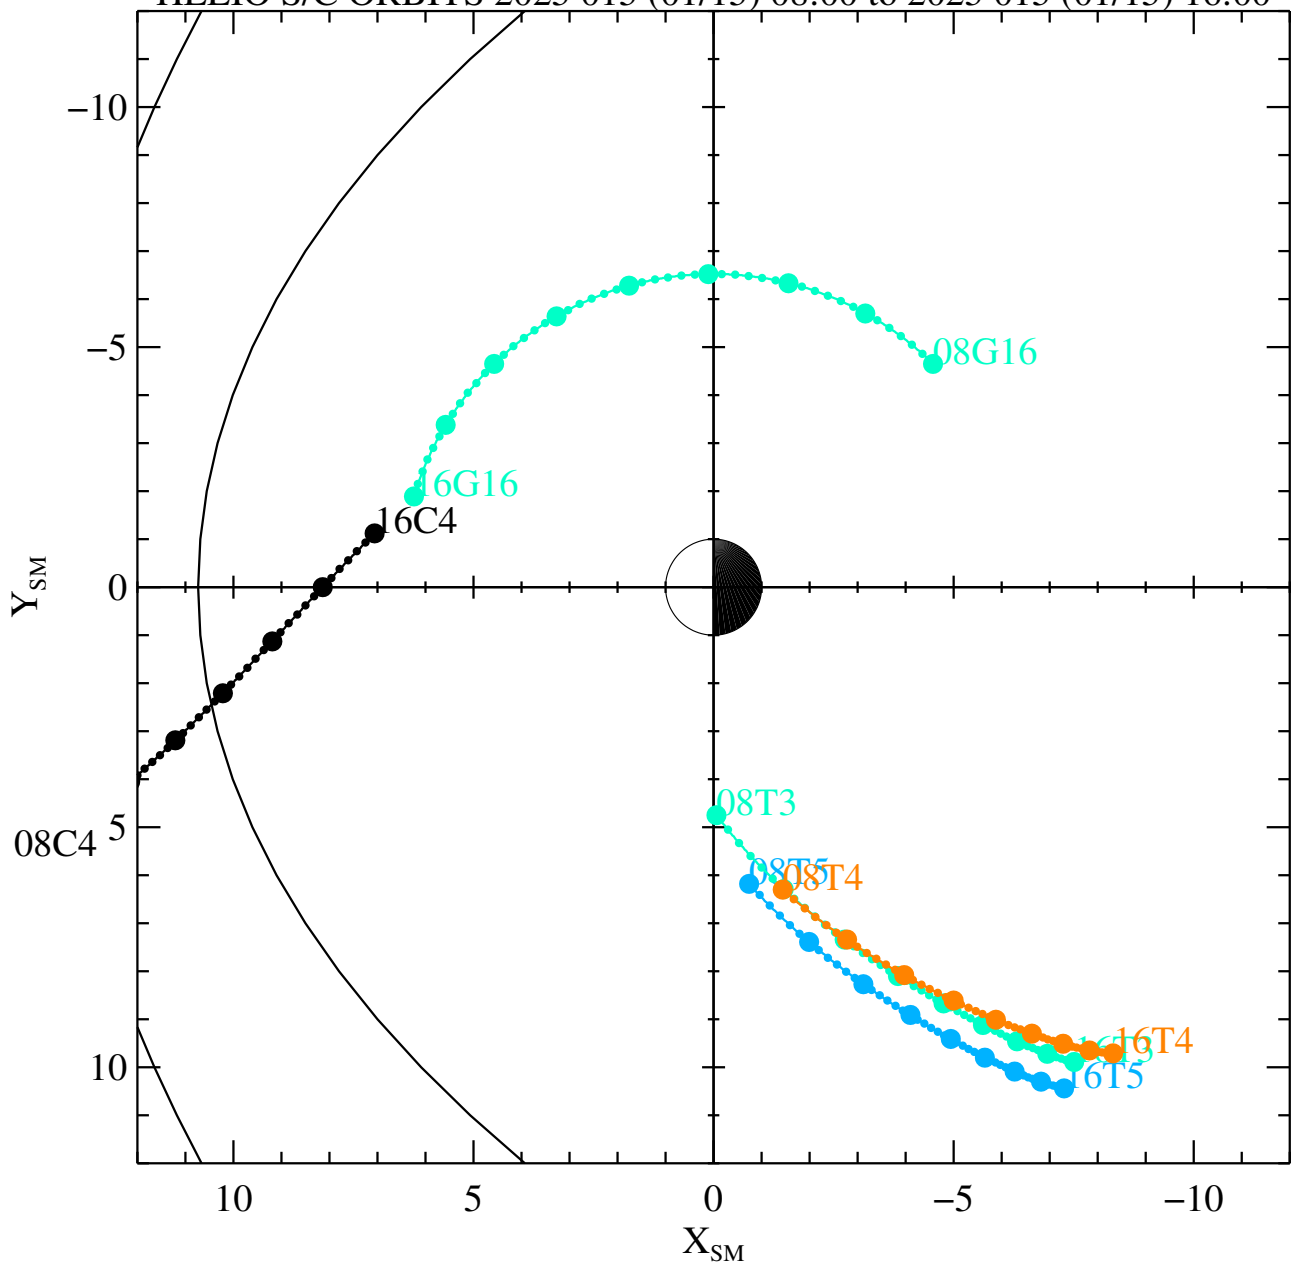

HELIO S/C ORBITS 2025 015 (01/15) 08:00 to 2025 015 (01/15) 16:00

Fri Feb 14 08:26:28 2025

RBSPA-A, RBSPB-B, THEMISA-T5, THEMISD-T3, THEMISE-T4, CLUSTER4-C4, GOES13-G13, GOES15-G15, GOES16-G16, MMS1-MMS1, GEO