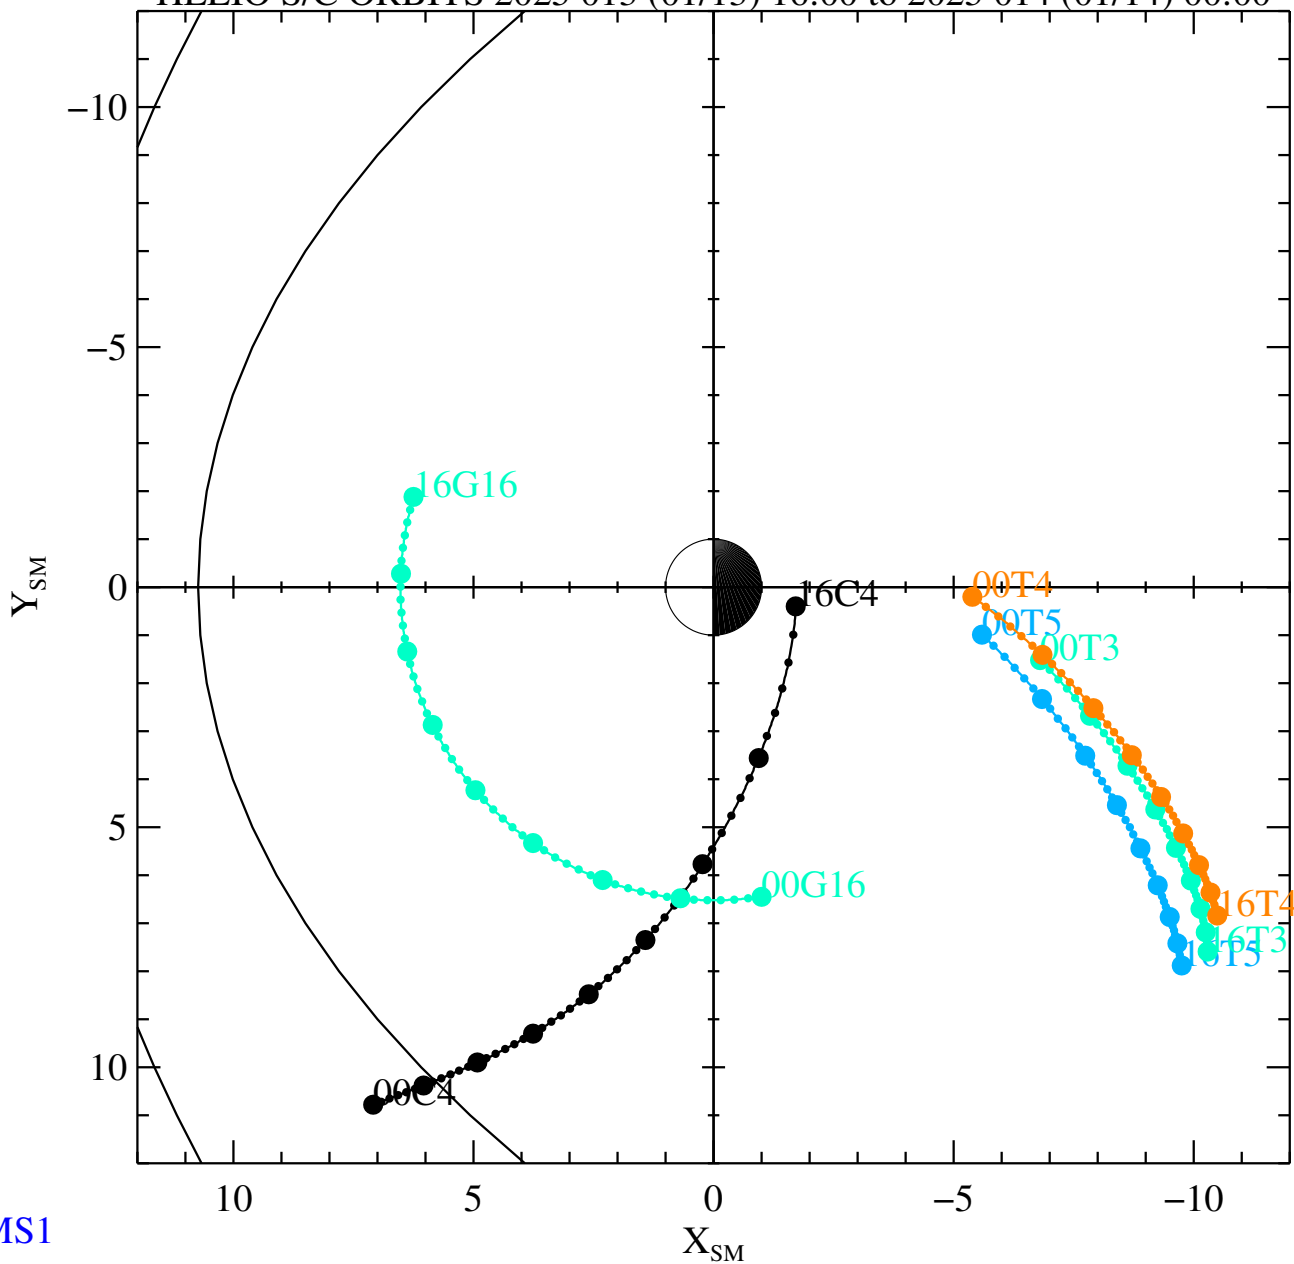

HELIO S/C ORBITS 2025 013 (01/13) 16:00 to 2025 014 (01/14) 00:00

Wed Feb 12 14:15:44 2025

15 MMS1

RBSPA-A, RBSPB-B, THEMISA-T5, THEMISD-T3, THEMISE-T4, CLUSTER4-C4, GOES13-G13, GOES15-G15, GOES16-G16, MMS1-MMS1, GEO