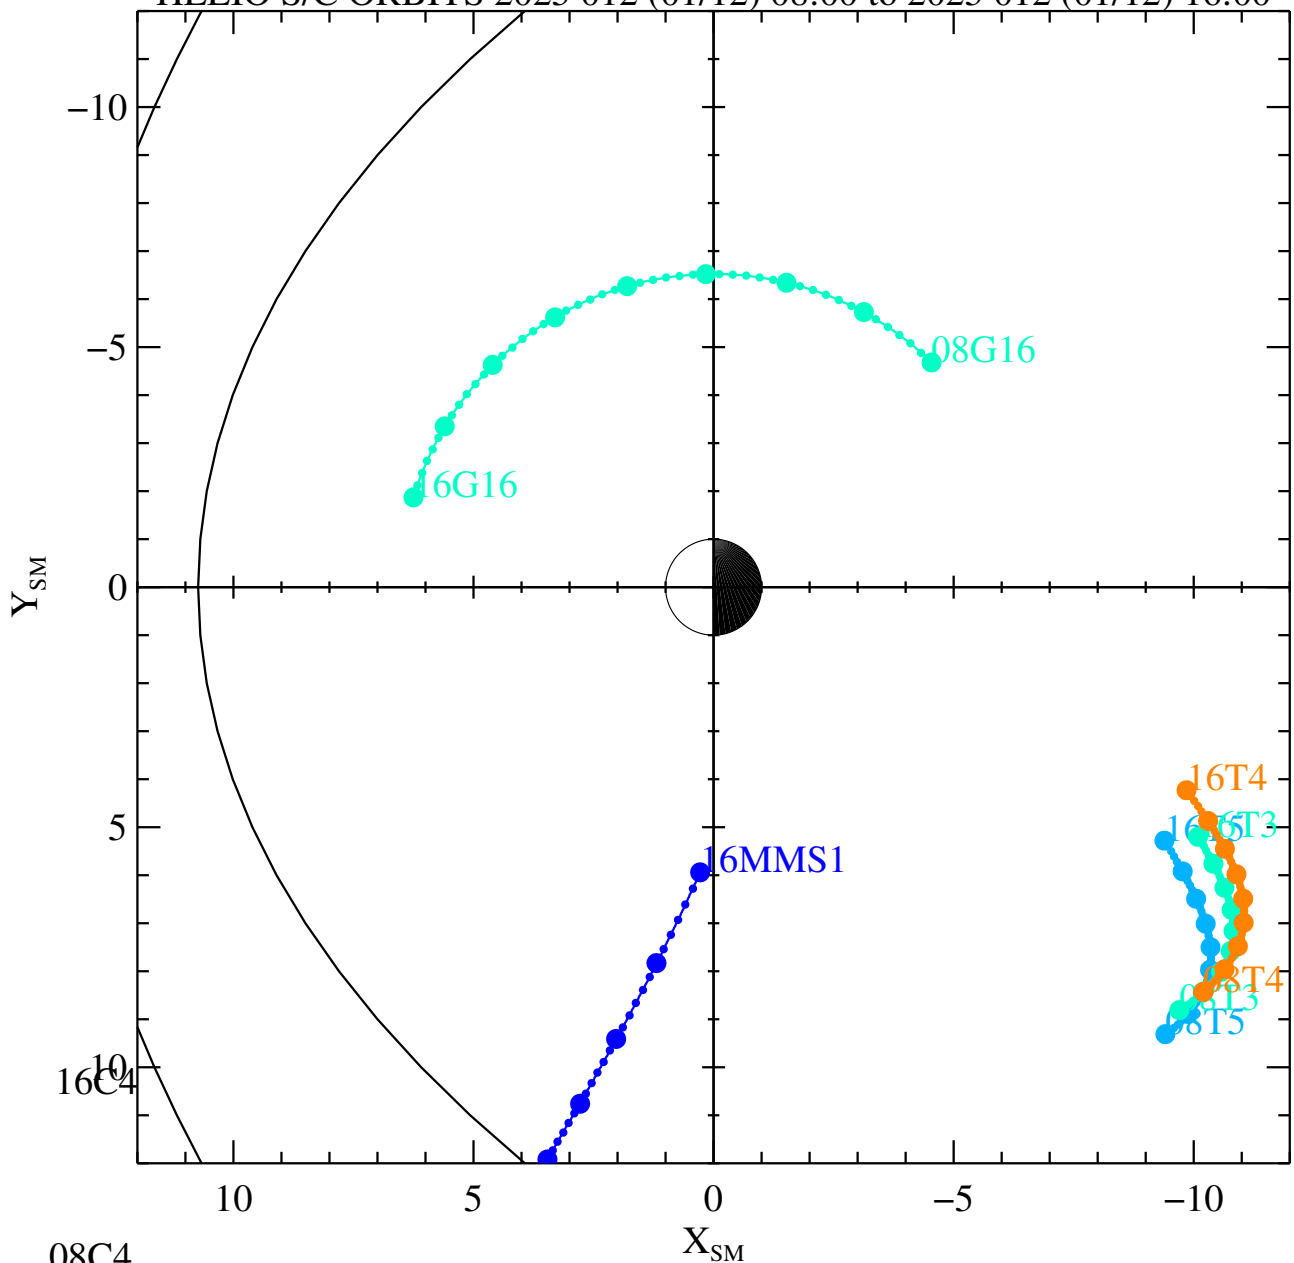

HELIO S/C ORBITS 2025 012 (01/12) 08:00 to 2025 012 (01/12) 16:00

Tue Feb 11 08:26:33 2025

08C4

RBSPA-A, RBSPB-B, THEMISA-T5, THEMISD-T3, THEMISE-T4, CLUSTER4-C4, GOES13-G13, GOES15-G15, GOES16-G16, MMS1-MMS1, GEO