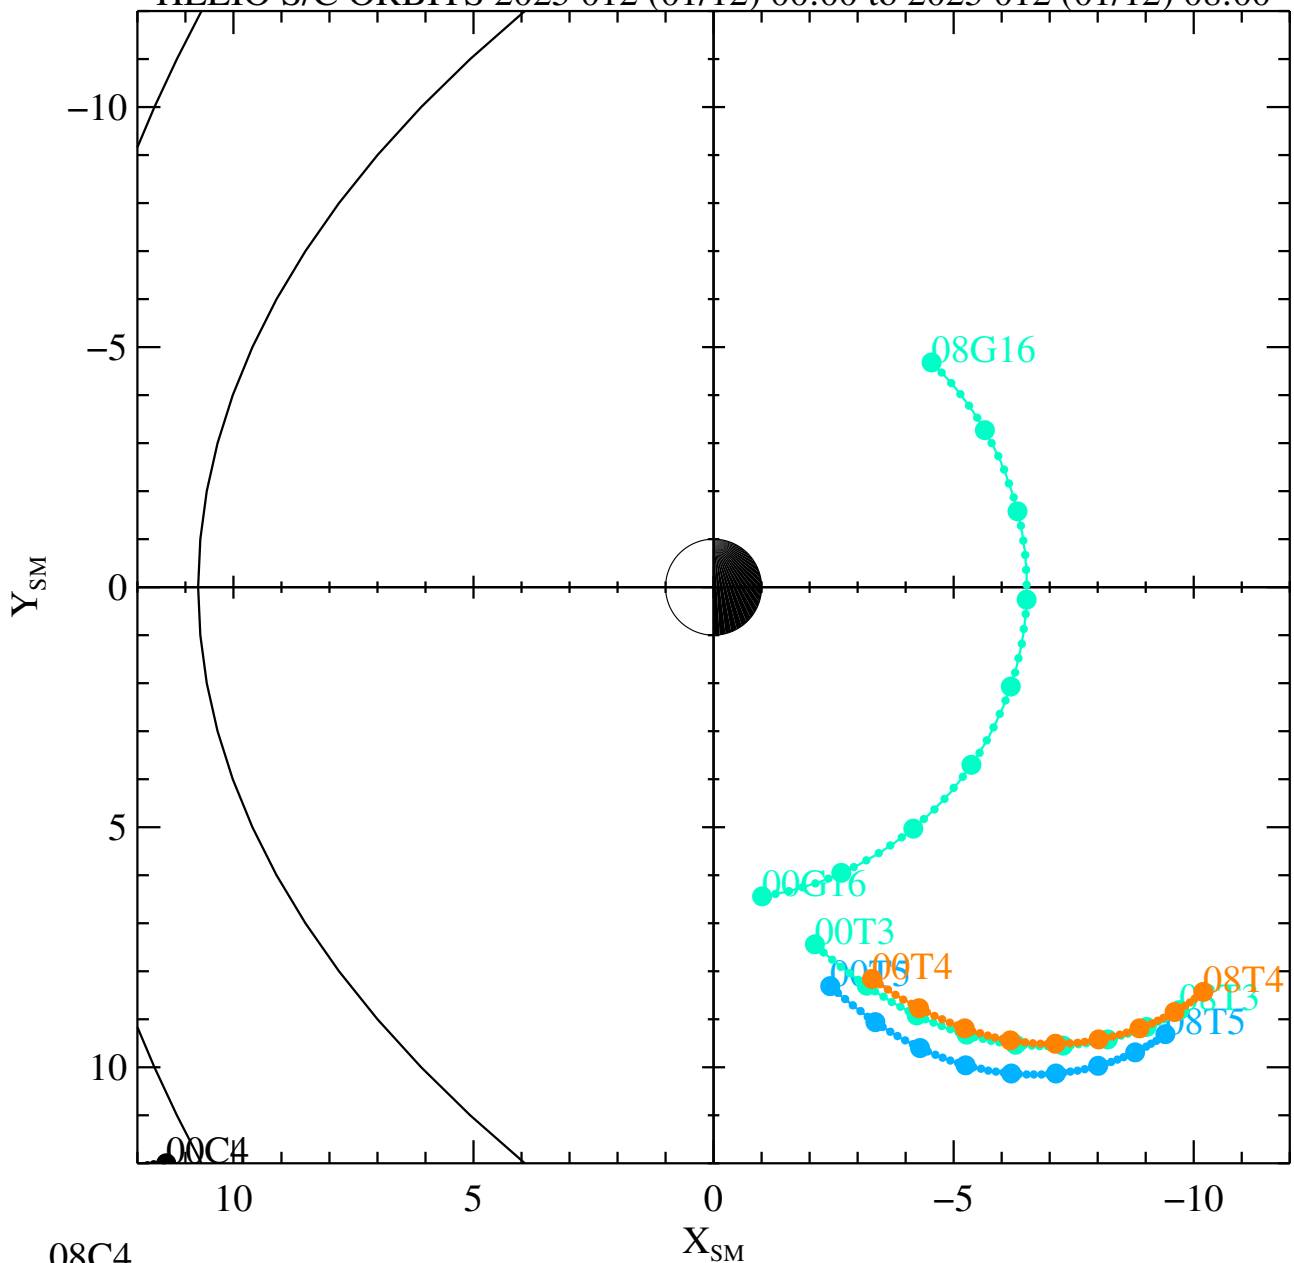

HELIO S/C ORBITS 2025 012 (01/12) 00:00 to 2025 012 (01/12) 08:00

Tue Feb 11 08:26:28 2025

08C4

RBSPA-A, RBSPB-B, THEMISA-T5, THEMISD-T3, THEMISE-T4, CLUSTER4-C4, GOES13-G13, GOES15-G15, GOES16-G16, MMS1-MMS1, GEO