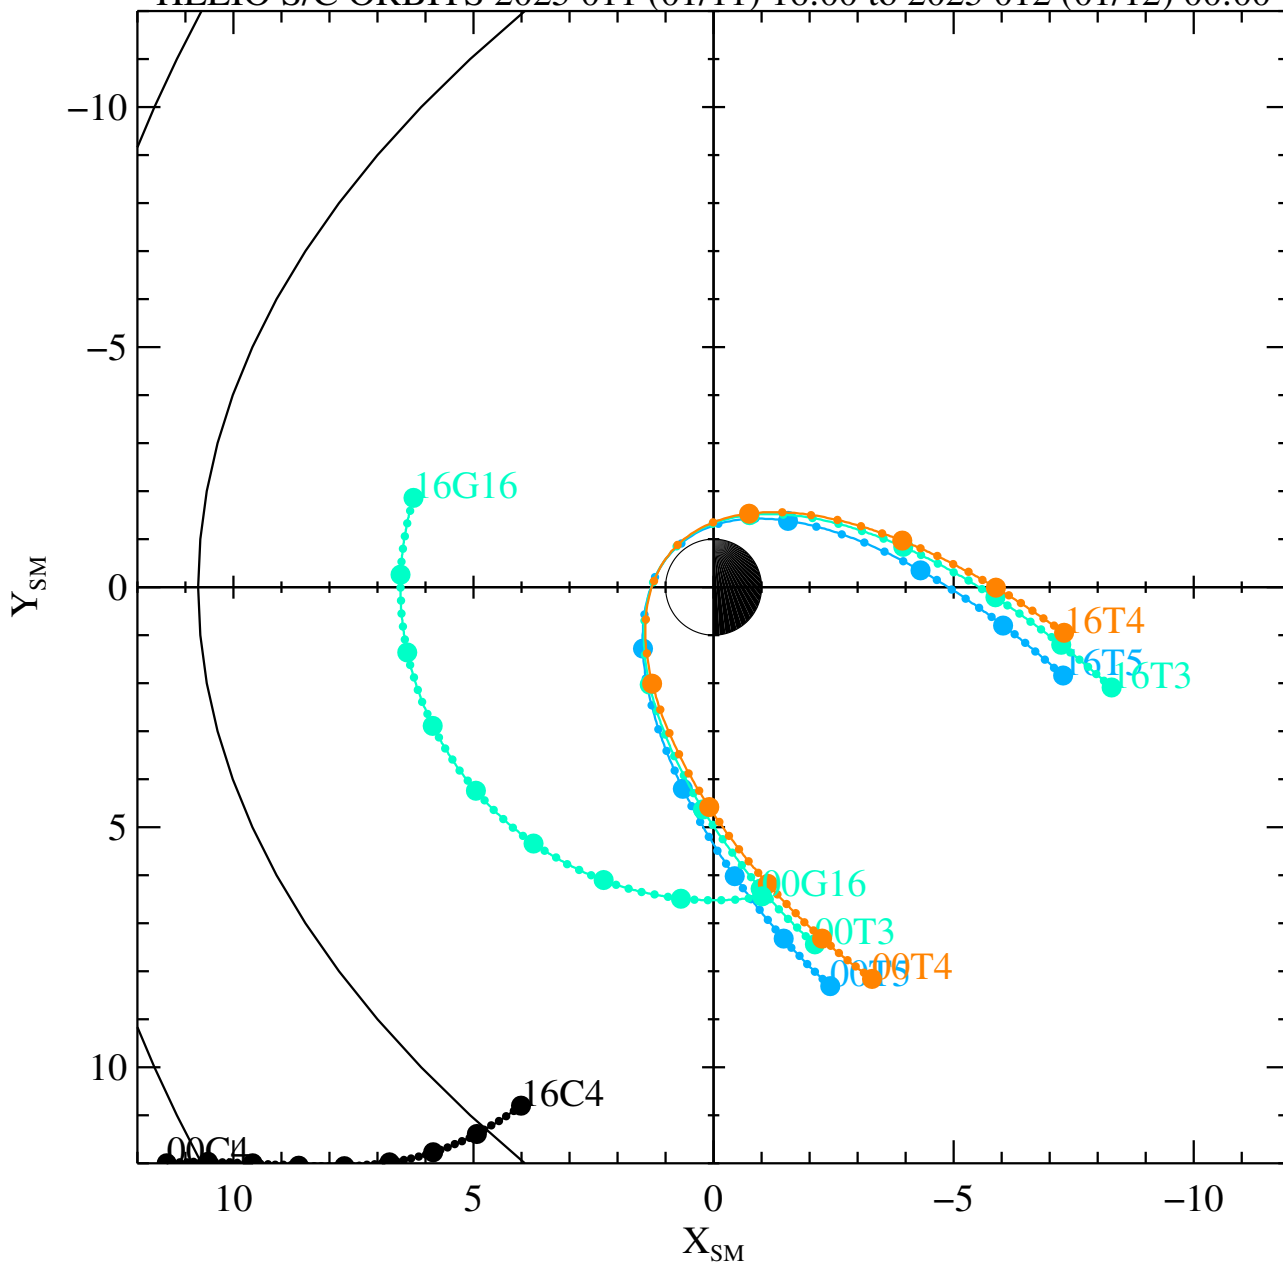

HELIO S/C ORBITS 2025 011 (01/11) 16:00 to 2025 012 (01/12) 00:00

Mon Feb 10 08:26:29 2025

RBSPA-A, RBSPB-B, THEMISA-T5, THEMISD-T3, THEMISE-T4, CLUSTER4-C4, GOES13-G13, GOES15-G15, GOES16-G16, MMS1-MMS1, GEO