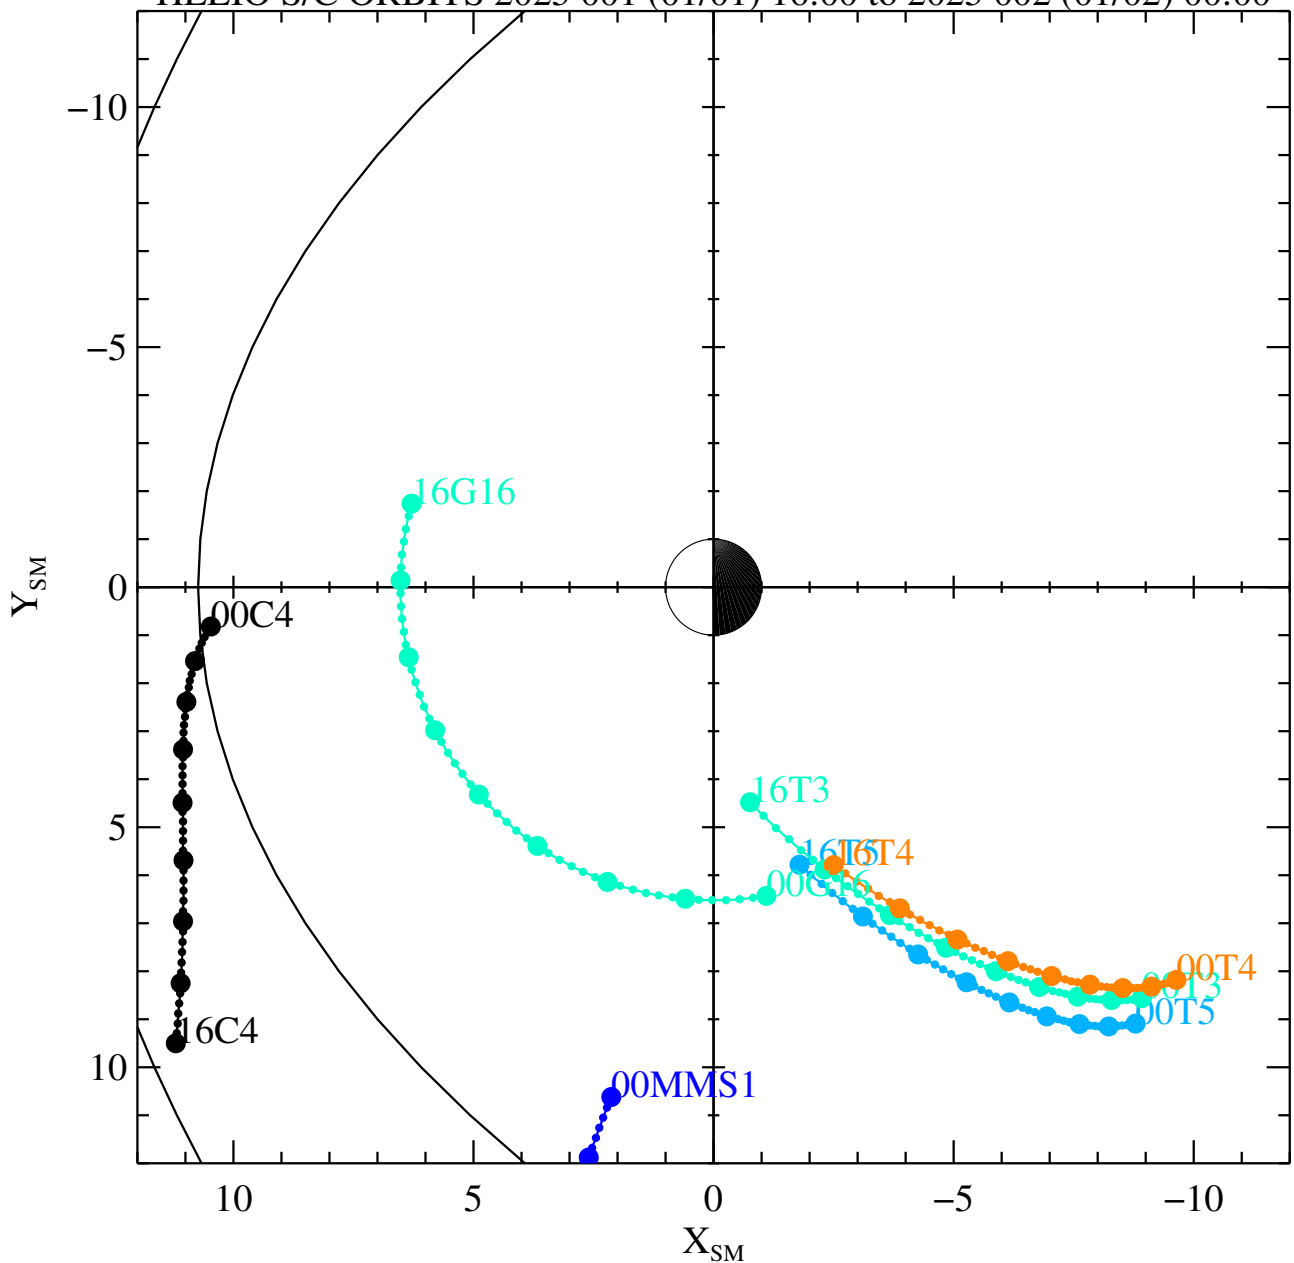

HELIO S/C ORBITS 2025 001 (01/01) 16:00 to 2025 002 (01/02) 00:00

Tue Jan 28 08:28:02 2025

RBSPA-A, RBSPB-B, THEMISA-T5, THEMISD-T3, THEMISE-T4, CLUSTER4-C4, GOES13-G13, GOES15-G15, GOES16-G16, MMS1-MMS1, GEO