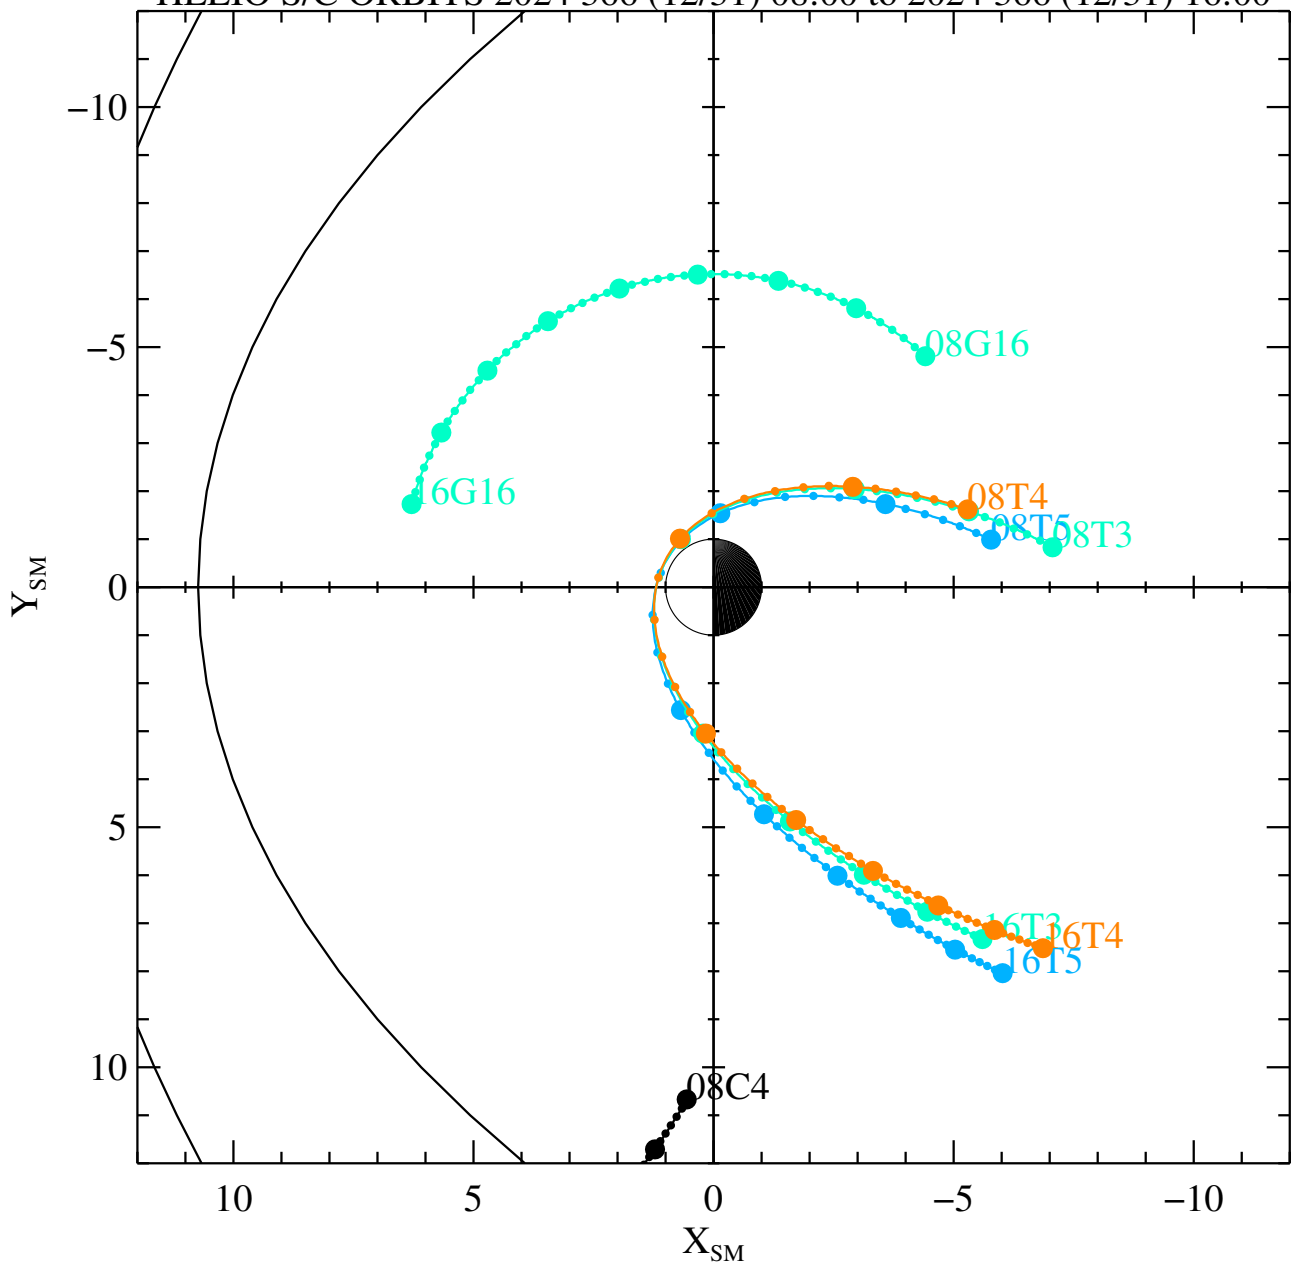

HELIO S/C ORBITS 2024 366 (12/31) 08:00 to 2024 366 (12/31) 16:00

Tue Jan 28 08:27:43 2025

RBSPA-A, RBSPB-B, THEMISA-T5, THEMISD-T3, THEMISE-T4, CLUSTER4-C4, GOES13-G13, GOES15-G15, GOES16-G16, MMS1-MMS1, GEO 16C4