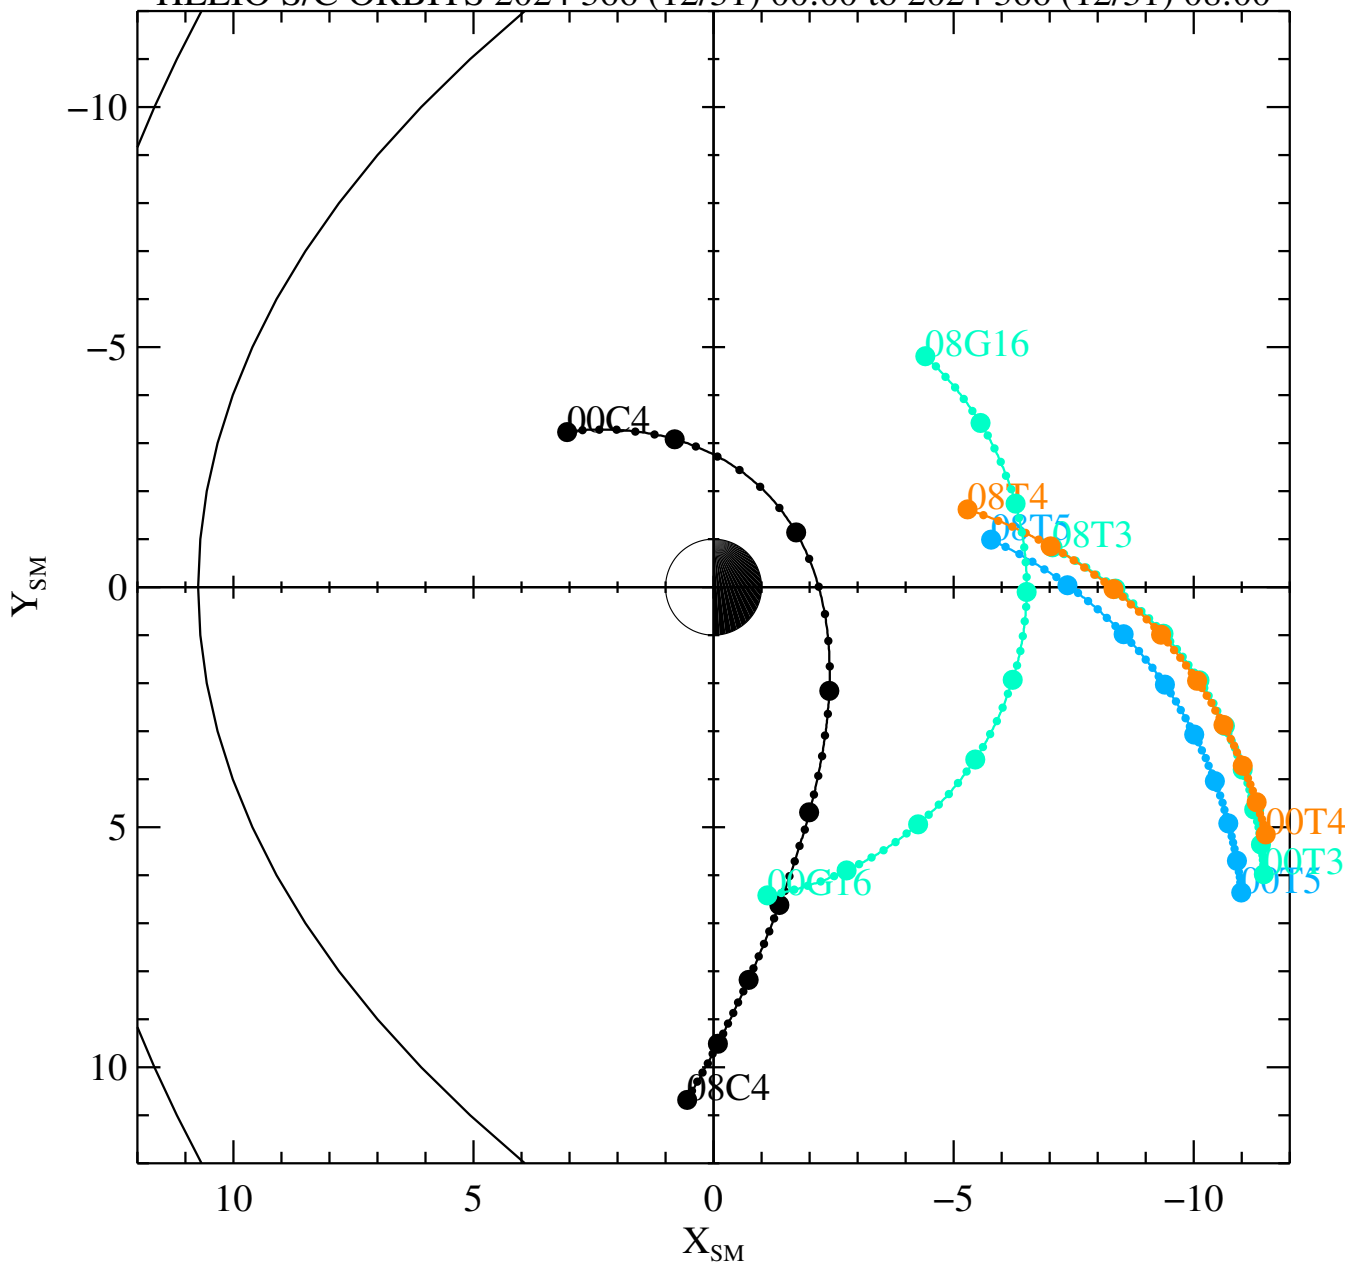

HELIO S/C ORBITS 2024 366 (12/31) 00:00 to 2024 366 (12/31) 08:00

Tue Jan 28 08:27:38 2025