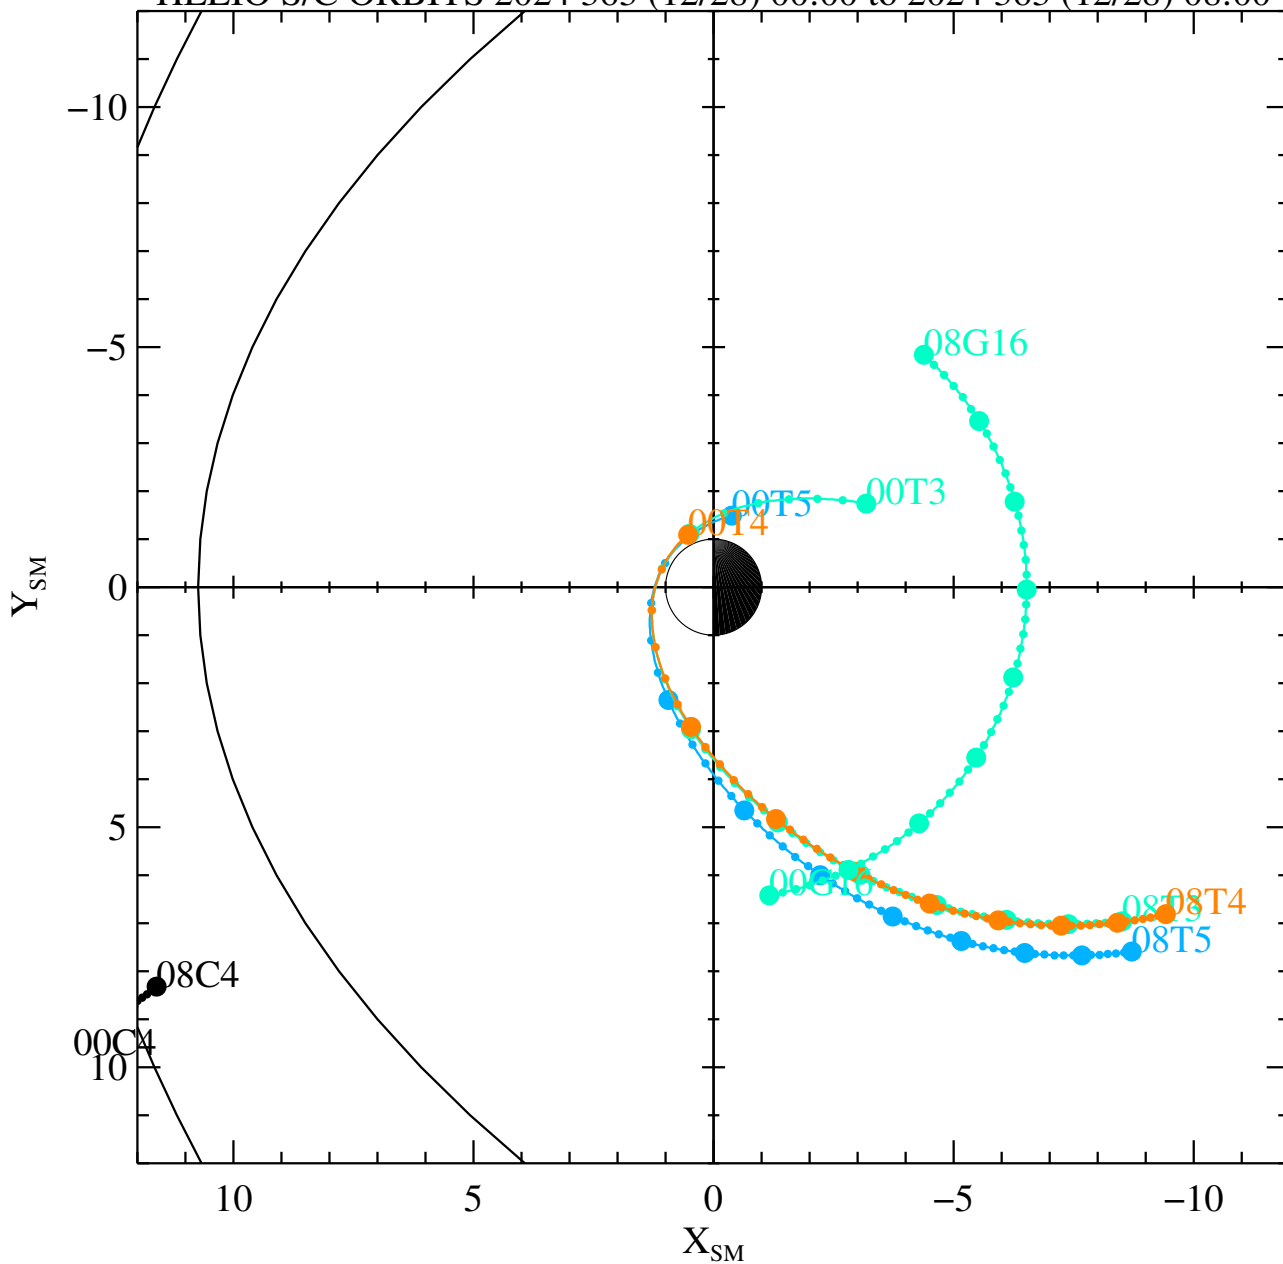

HELIO S/C ORBITS 2024 363 (12/28) 00:00 to 2024 363 (12/28) 08:00

Tue Jan 28 08:26:55 2025

RBSPA-A, RBSPB-B, THEMISA-T5, THEMISD-T3, THEMISE-T4, CLUSTER4-C4, GOES13-G13, GOES15-G15, GOES16-G16, MMS1-MMS1, GEO