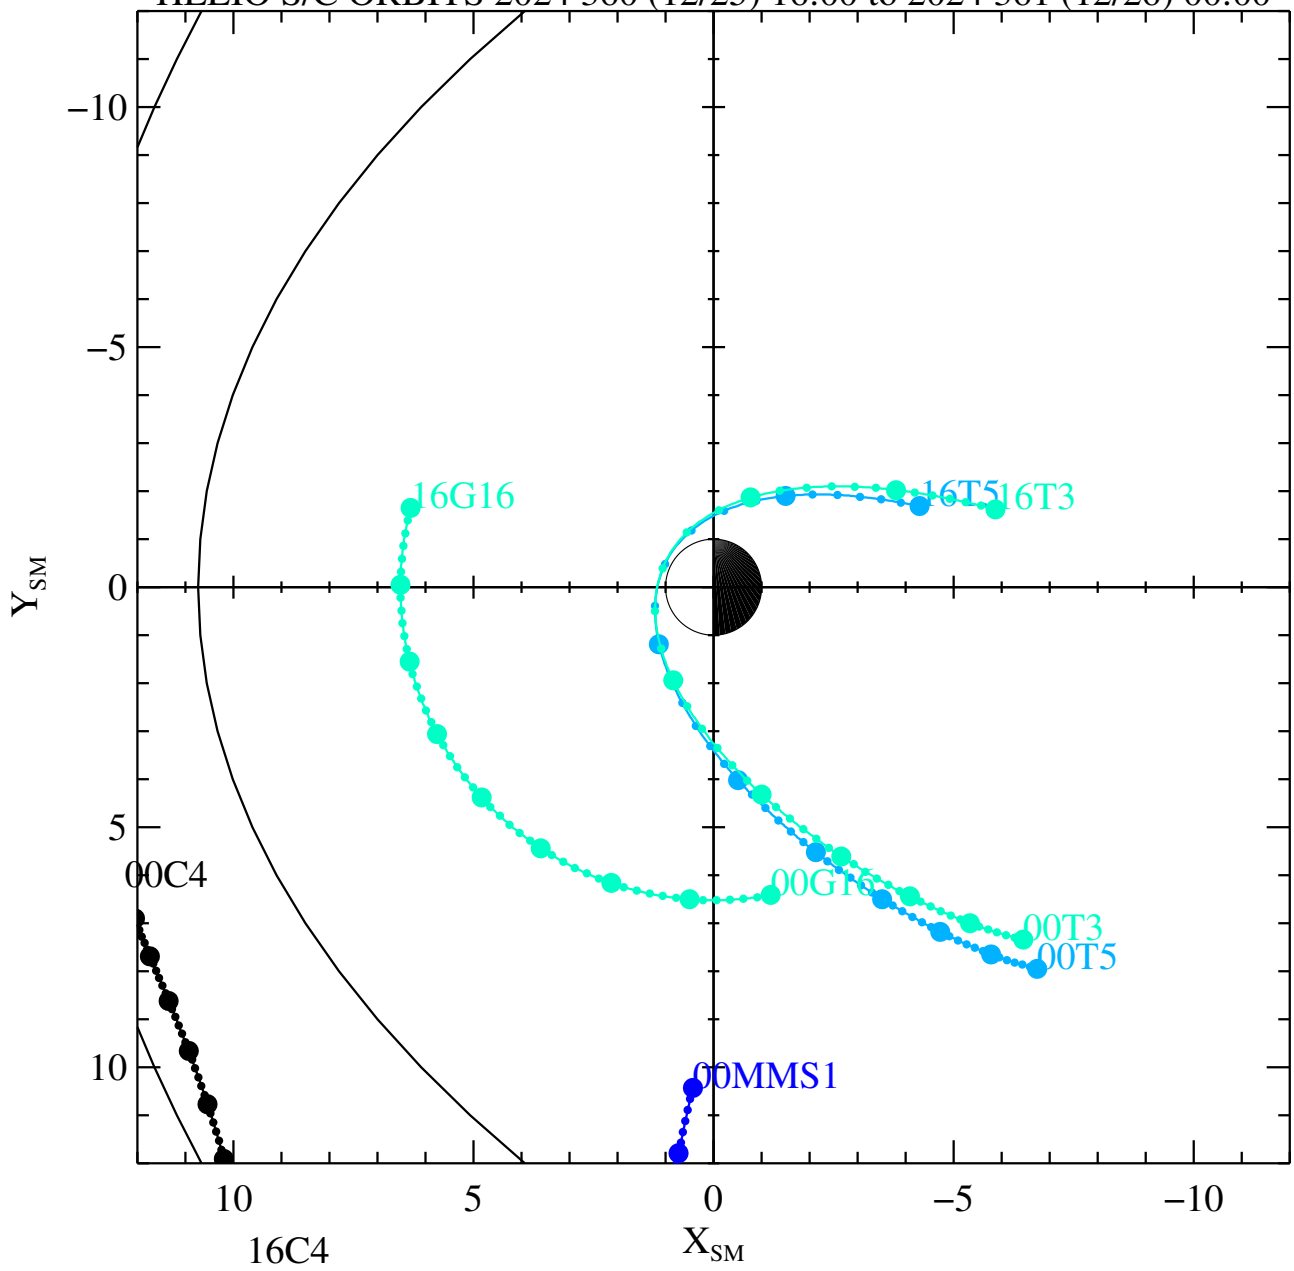

HELIO S/C ORBITS 2024 360 (12/25) 16:00 to 2024 361 (12/26) 00:00

Sat Jan 25 08:26:42 2025

RBSPA-A, RBSPB-B, THEMISA-T5, THEMISD-T3, THEMISE-T4, CLUSTER4-C4, GOES13-G13, GOES15-G15, GOES16-G16, MMS1-MMS1, GEO