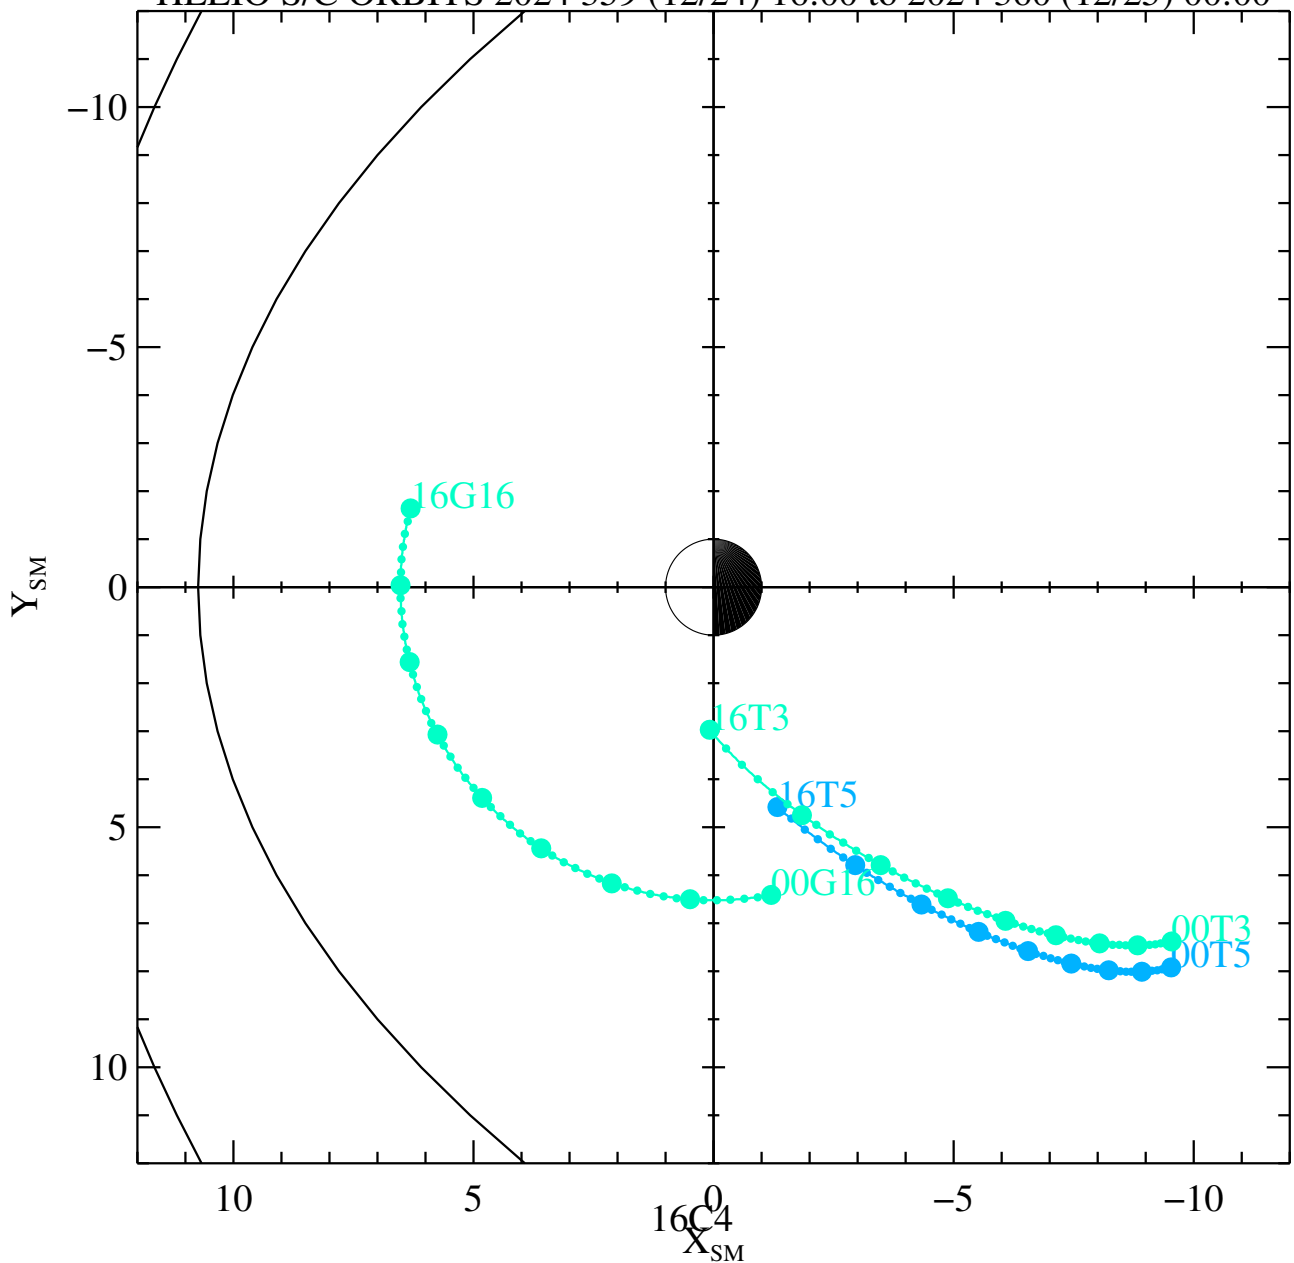

HELIO S/C ORBITS 2024 359 (12/24) 16:00 to 2024 360 (12/25) 00:00

Fri Jan 24 08:26:09 2025

RBSPA-A, RBSPB-B, THEMISA-T5, THEMISD-T3, THEMISE-T4, CLUSTER4-C4, GOES13-G13, GOES15-G15, GOES16-G16, MMS1-MMS1, GEO