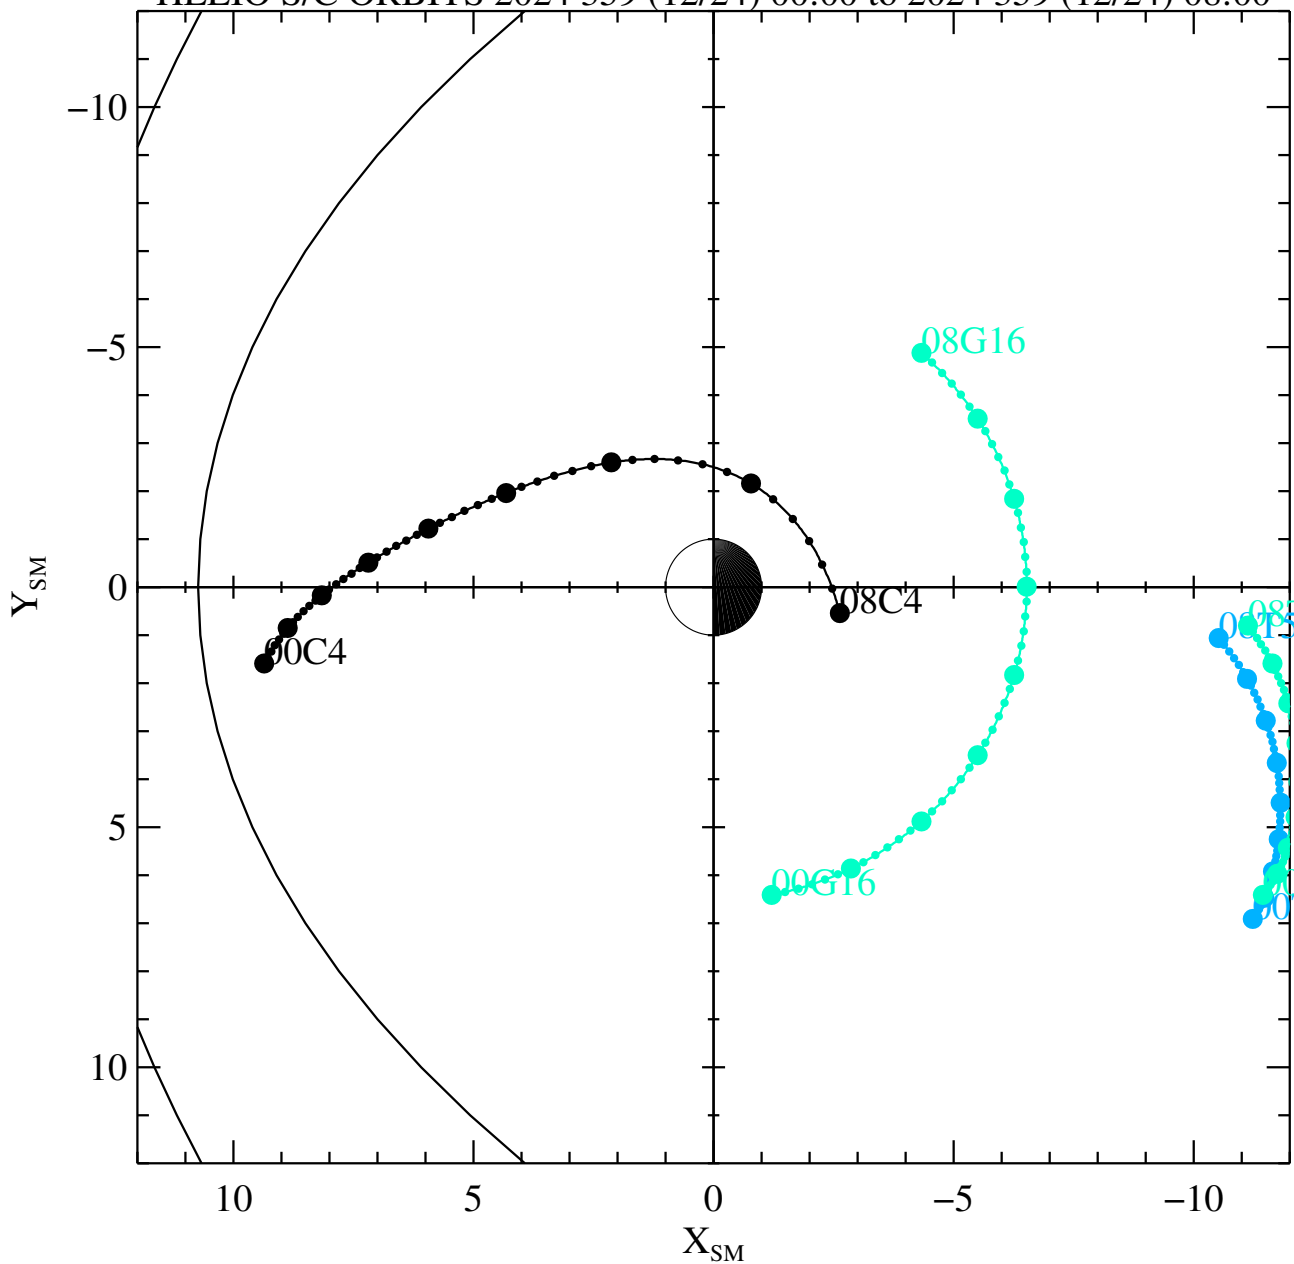

HELIO S/C ORBITS 2024 359 (12/24) 00:00 to 2024 359 (12/24) 08:00

Fri Jan 24 08:26:00 2025

RBSPA-A, RBSPB-B, THEMISA-T5, THEMISD-T3, THEMISE-T4, CLUSTER4-C4, GOES13-G13, GOES15-G15, GOES16-G16, MMS1-MMS1, GEO