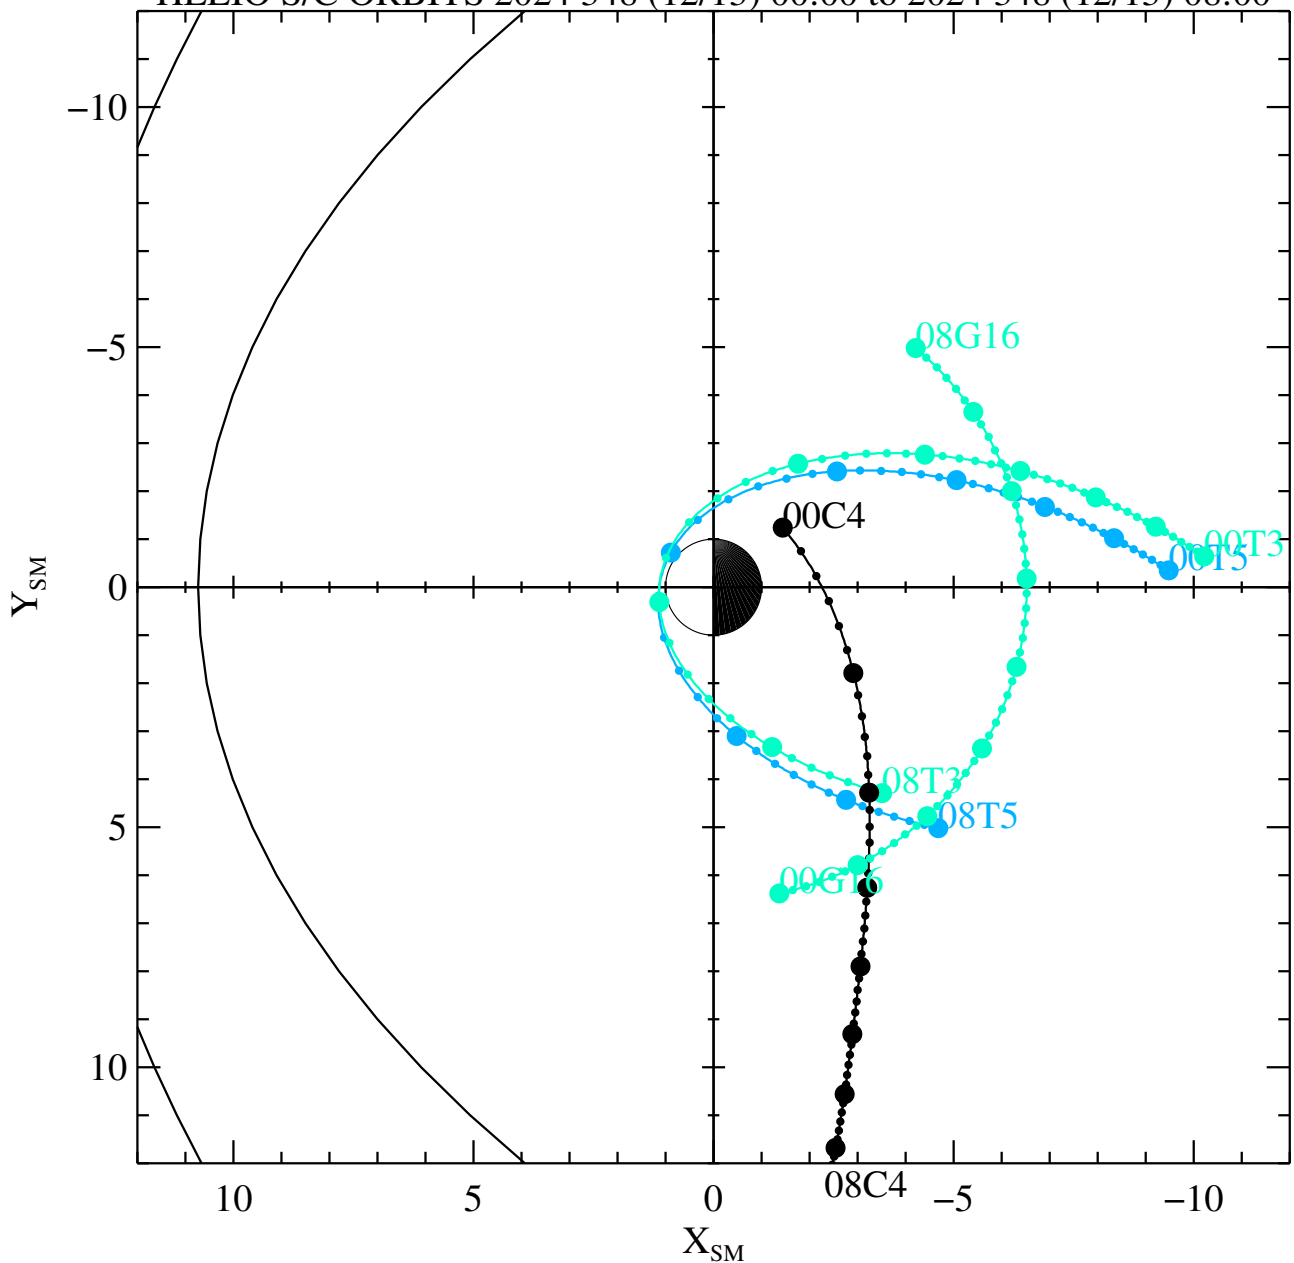

HELIO S/C ORBITS 2024 348 (12/13) 00:00 to 2024 348 (12/13) 08:00

Mon Jan 13 14:56:20 2025

RBSPA-A, RBSPB-B, THEMISA-T5, THEMISD-T3, THEMISE-T4, CLUSTER4-C4, GOES13-G13, GOES15-G15, GOES16-G16, MMS1-MMS1, GEO