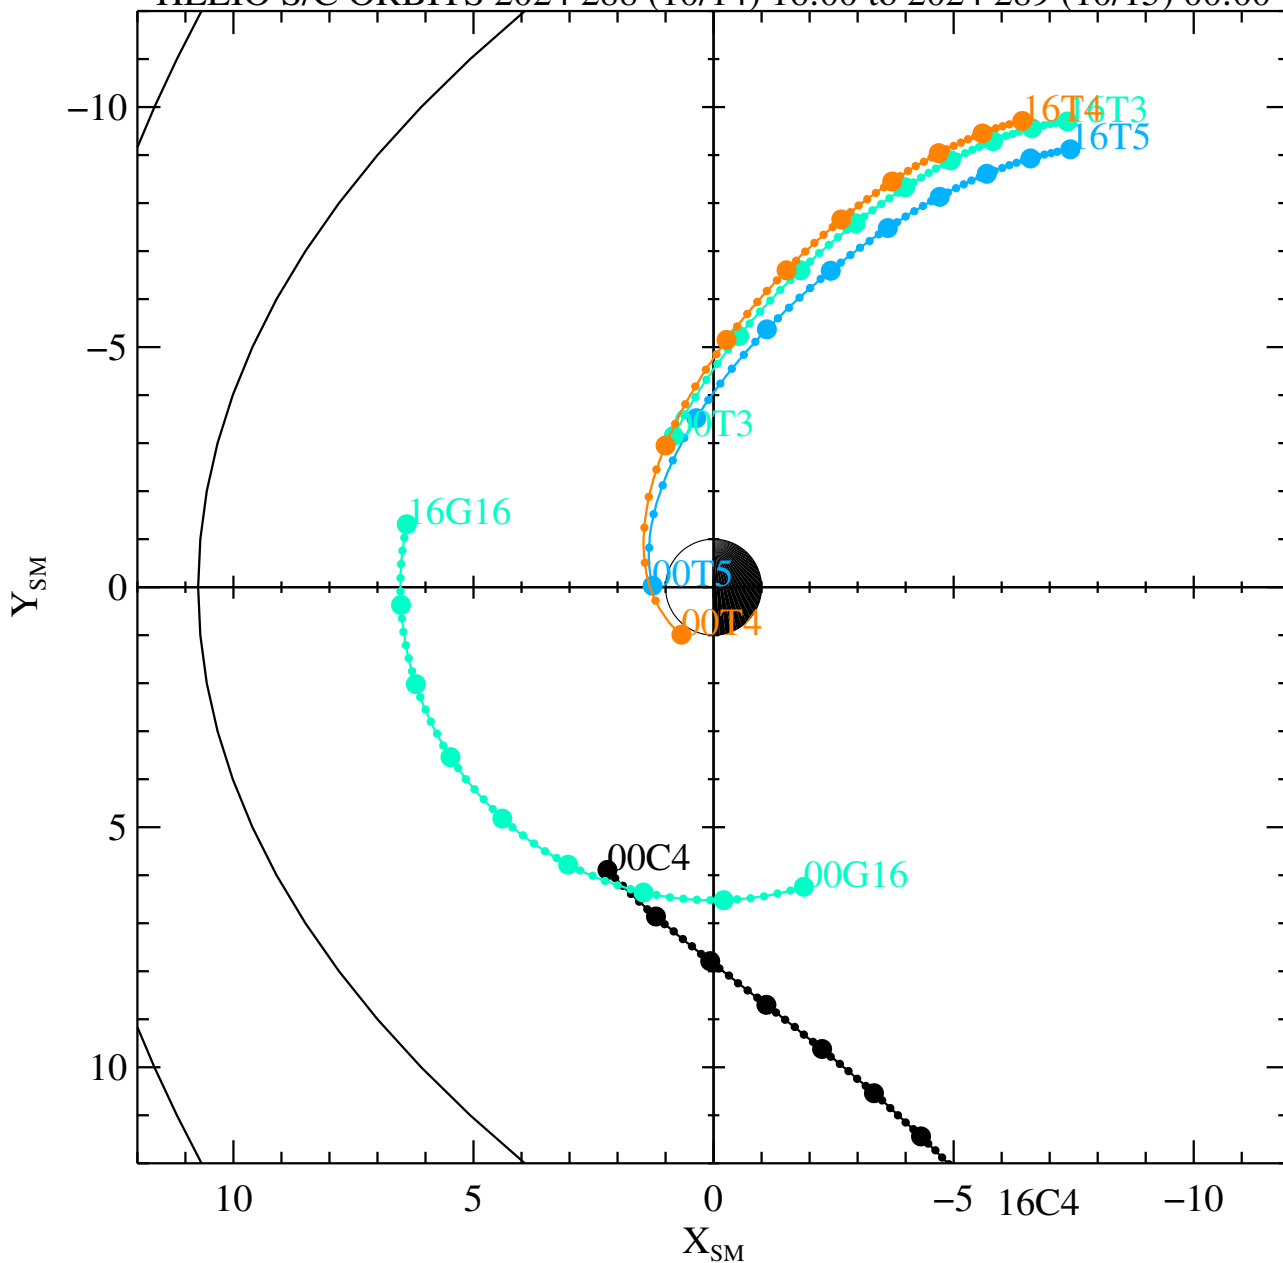

HELIO S/C ORBITS 2024 288 (10/14) 16:00 to 2024 289 (10/15) 00:00

Wed Nov 13 08:26:55 2024

16MMS1

RBSPA-A, RBSPB-B, THEMISA-T5, THEMISD-T3, THEMISE-T4, CLUSTER4-C4, GOES13-G13, GOES15-G15, GOES16-G16, MMS1-MMS1, GEO