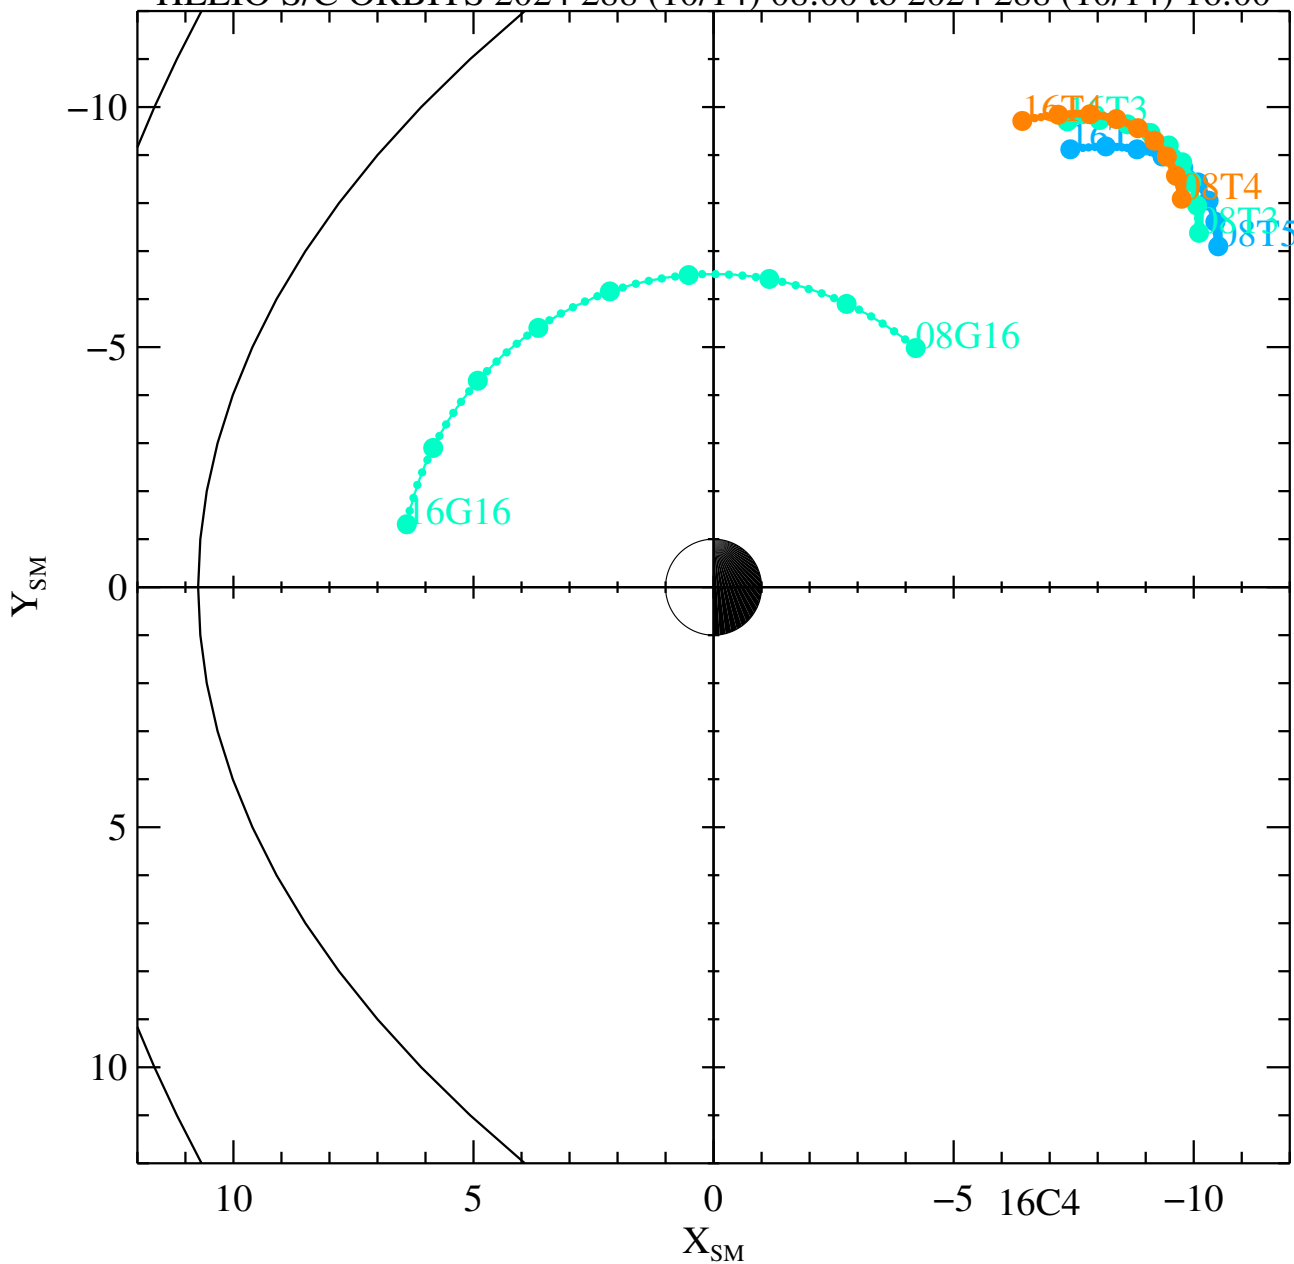

HELIO S/C ORBITS 2024 288 (10/14) 08:00 to 2024 288 (10/14) 16:00

Wed Nov 13 08:26:50 2024

08MMS1

16MMS1

RBSPA-A, RBSPB-B, THEMISA-T5, THEMISD-T3, THEMISE-T4, CLUSTER4-C4, GOES13-G13, GOES15-G15, GOES16-G16, MMS1-MMS1, GEO
08C4