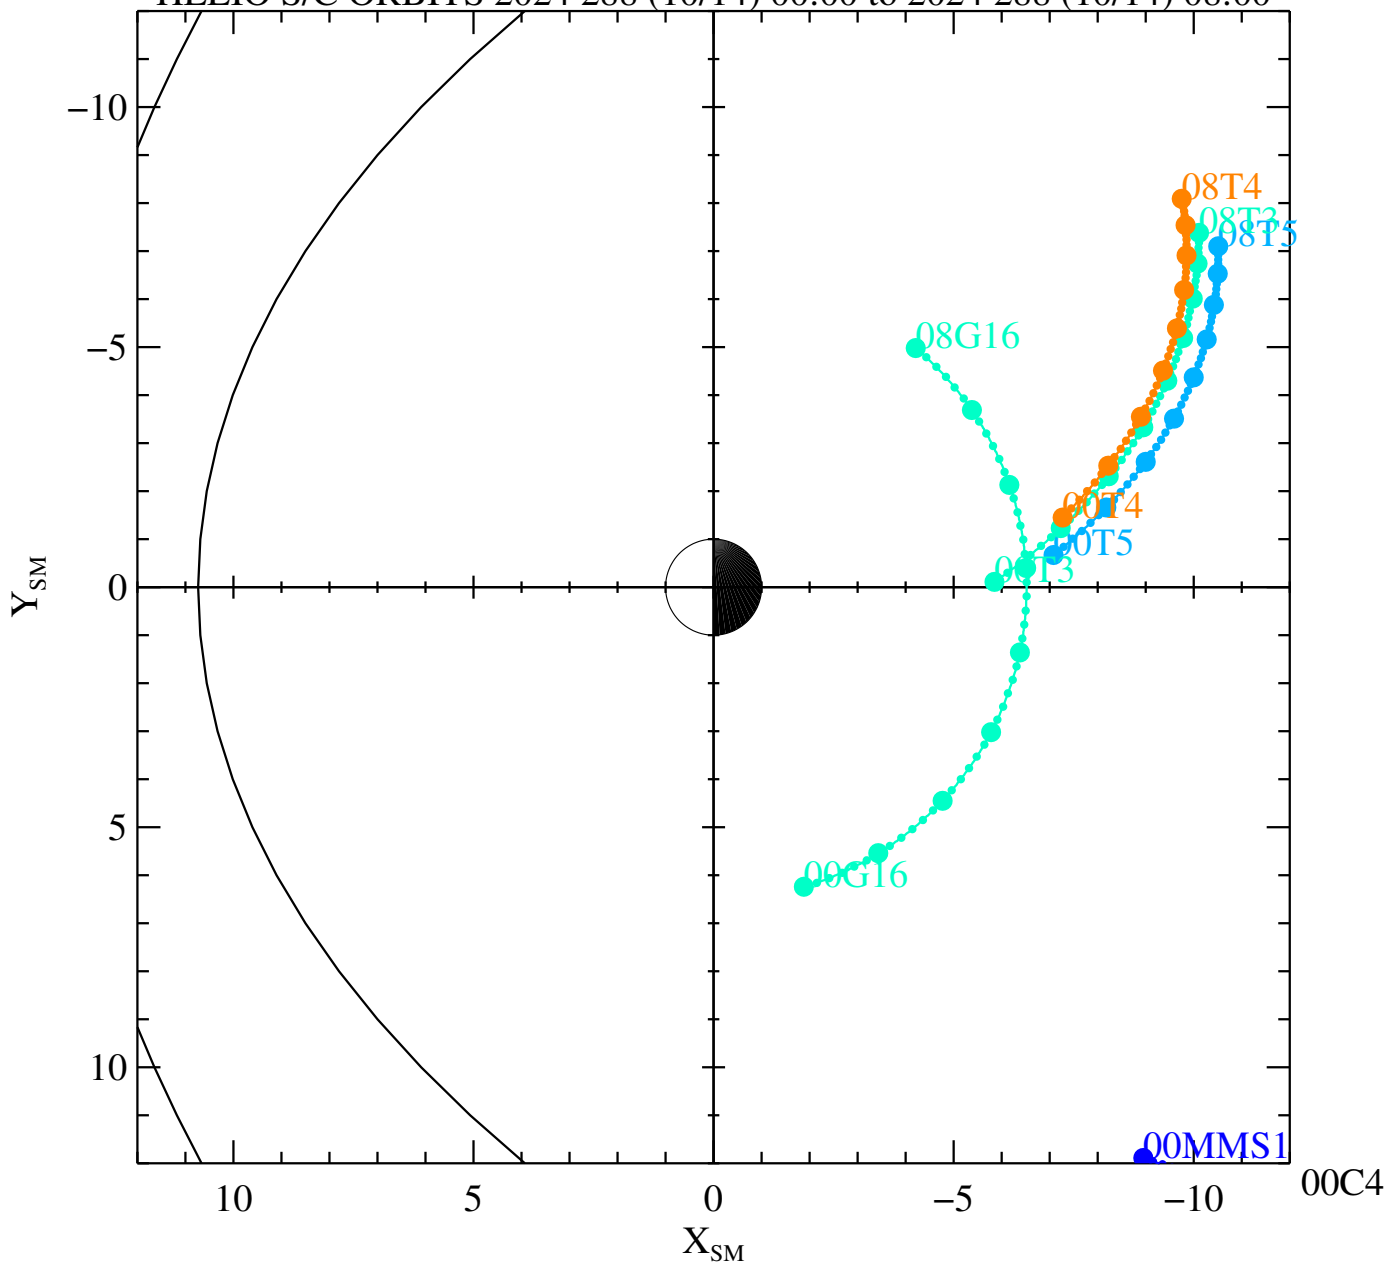

HELIO S/C ORBITS 2024 288 (10/14) 00:00 to 2024 288 (10/14) 08:00

Wed Nov 13 08:26:45 2024

08MMS1

RBSPA-A, RBSPB-B, THEMISA-T5, THEMISD-T3, THEMISE-T4, CLUSTER4-C4, GOES13-G13, GOES15-G15, GOES16-G16, MMS1-MMS1, GEO