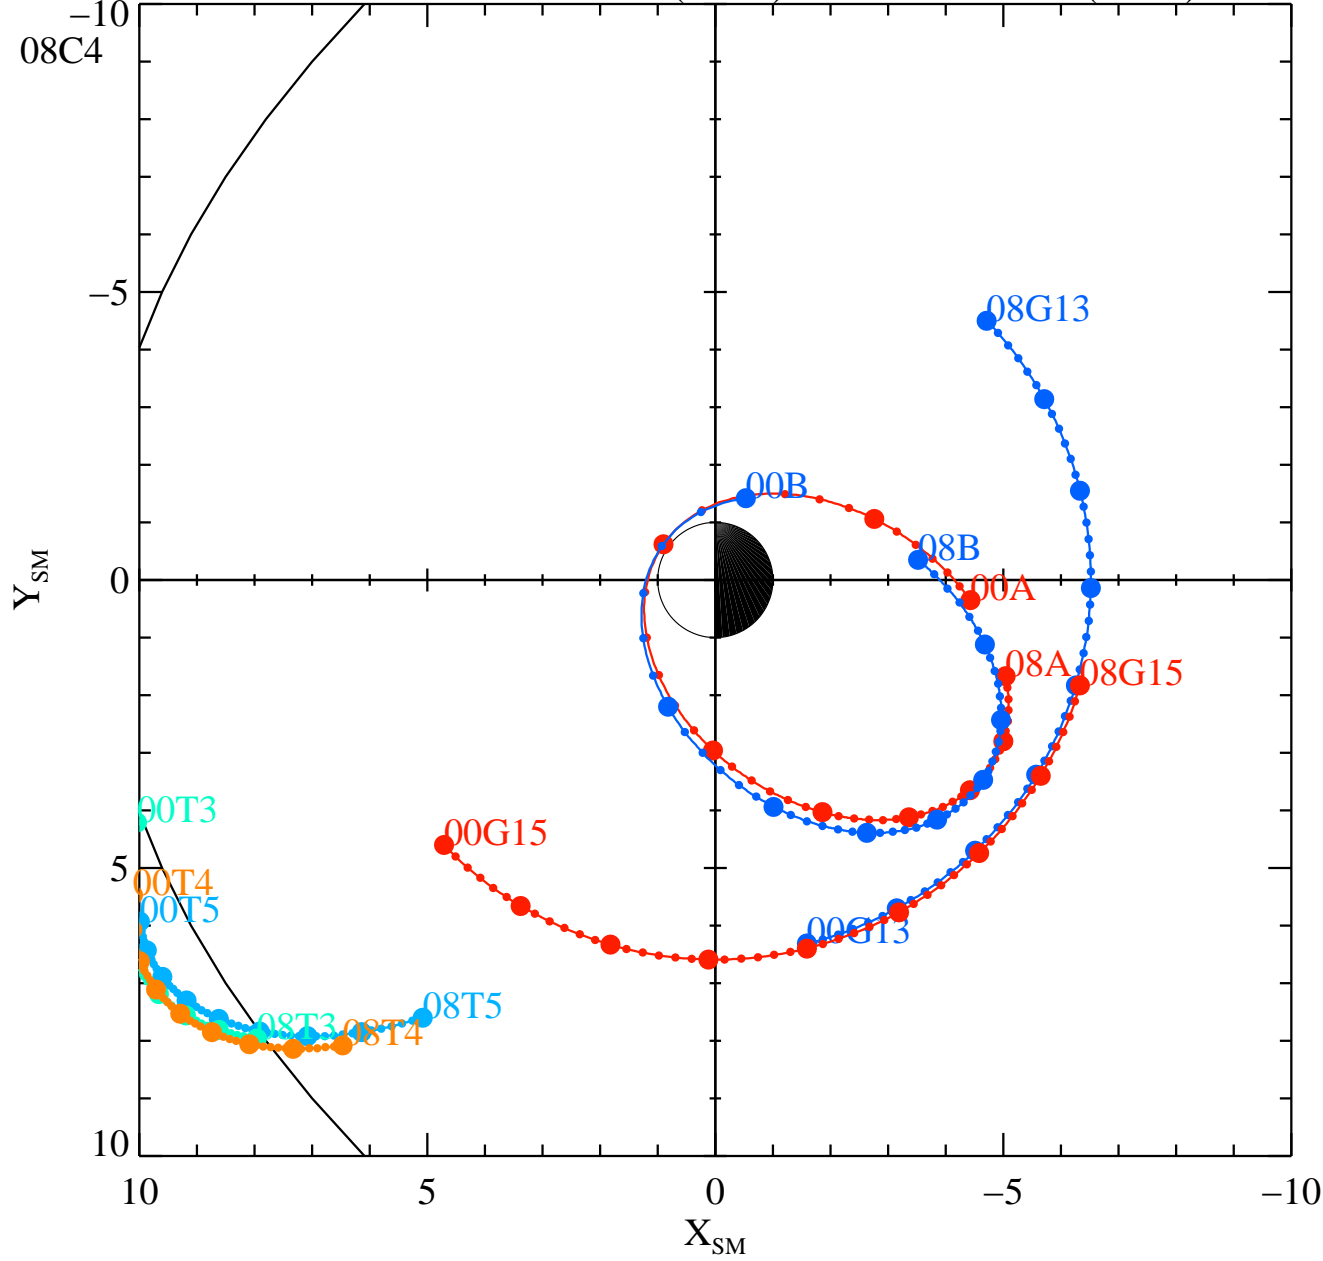

VAN ALLEN PROBES 2015 090 (03/31) 00:00 to 2015 090 (03/31) 08:00

00C4

Wed Apr 29 18:12:20 2015

RBSPA-A, RBSPB-B, THEMISA-T5, THEMISD-T3, THEMISE-T4, CLUSTER4-C4, GOES13-G13, GOES15-G15,