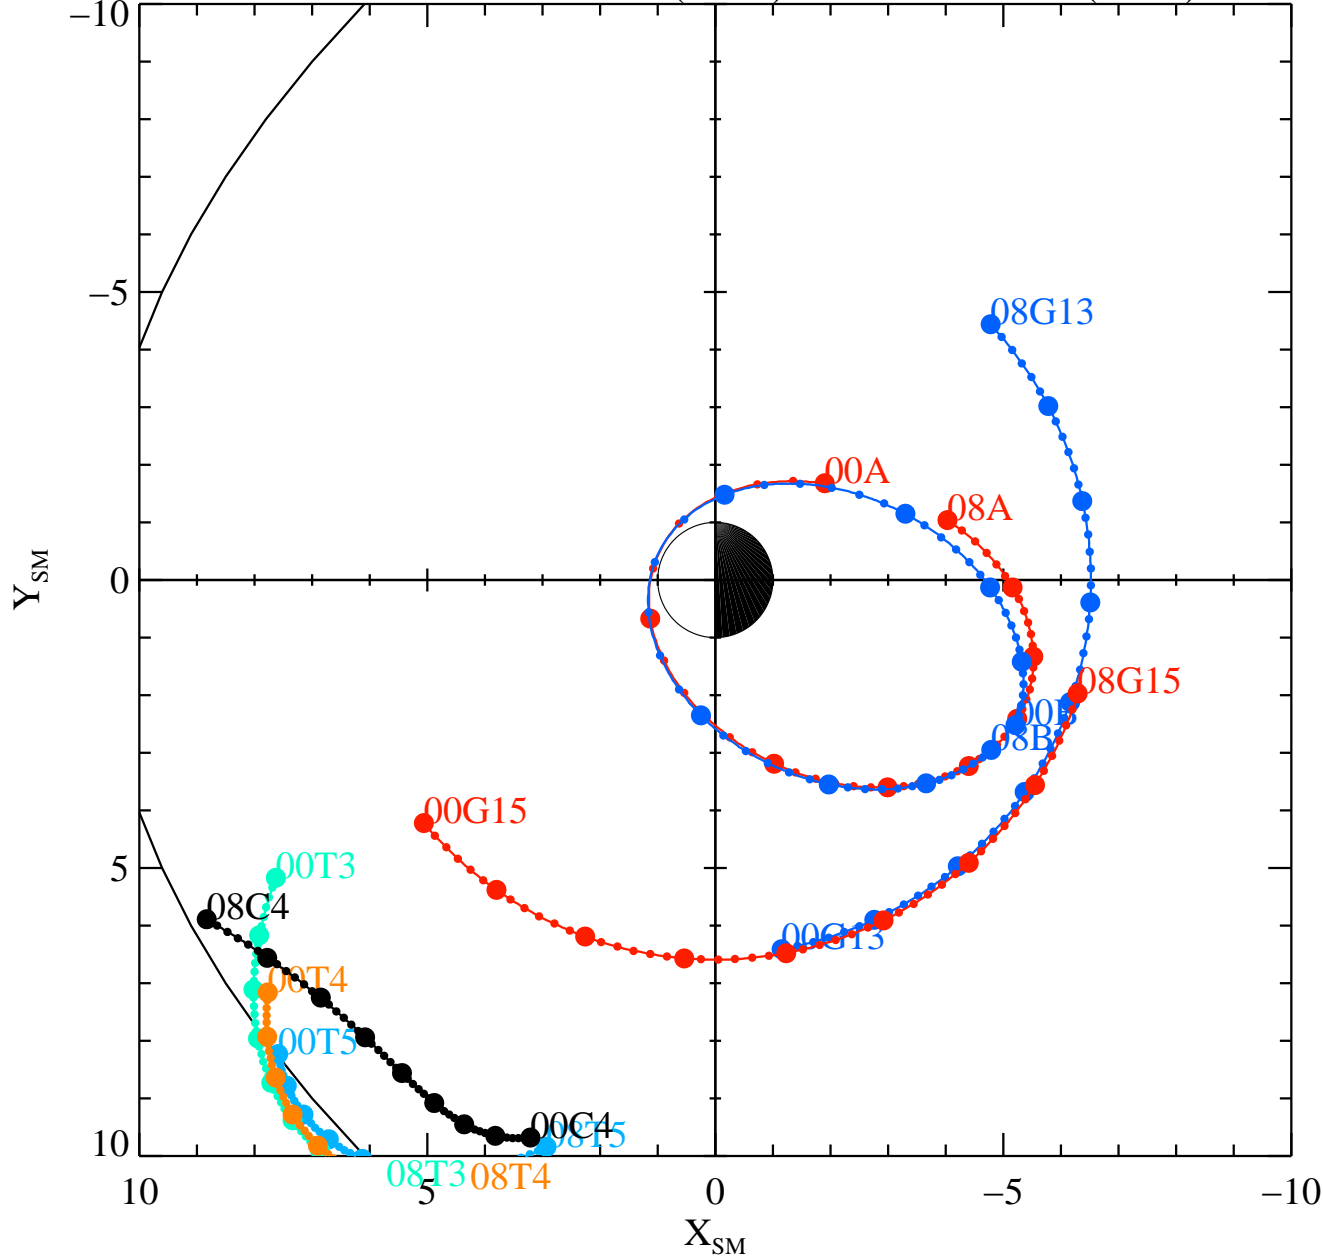

VAN ALLEN PROBES 2015 062 (03/03) 00:00 to 2015 062 (03/03) 08:00

Fri Mar 27 18:12:56 2015

RBSPA-A, RBSPB-B, THEMISA-T5, THEMISD-T3, THEMISE-T4, CLUSTER4-C4, GOES13-G13, GOES15-G15,