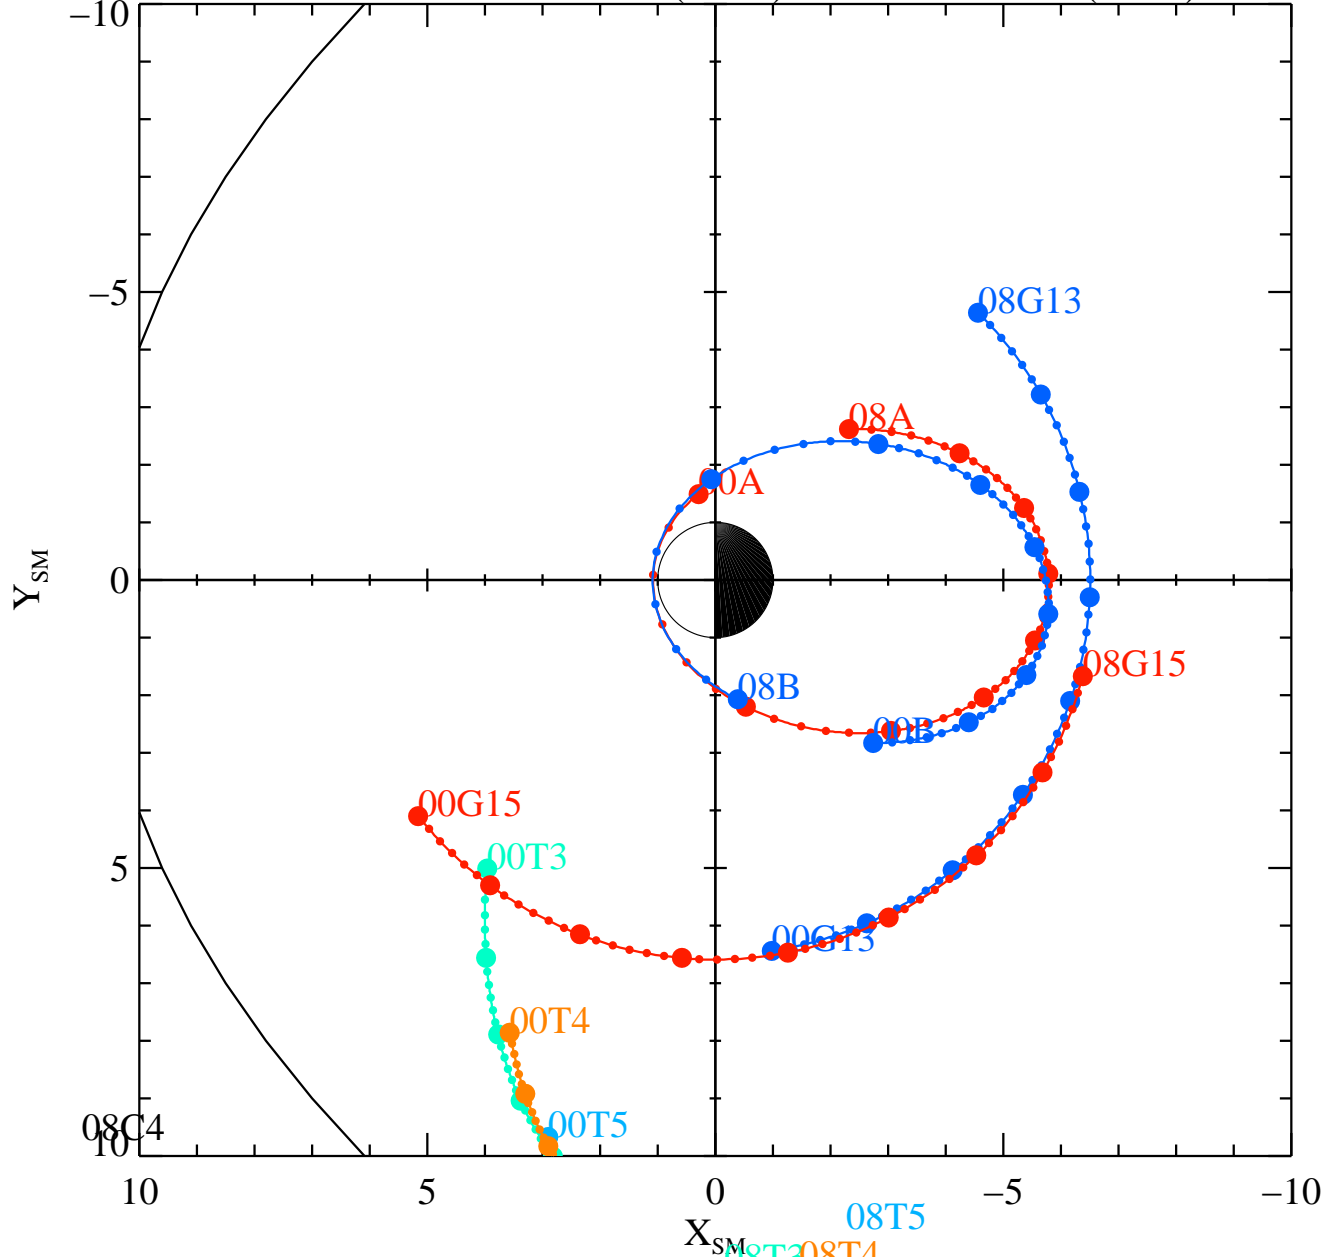

VAN ALLEN PROBES 2015 022 (01/22) 00:00 to 2015 022 (01/22) 08:00

Wed Feb 11 18:12:18 2015

RBSPA-A, RBSPB-B, THEMISA-T5, THEMISD-T3, THEMISE-T4, CLUSTER4-C4, GOES13-G13, GOES15-G15,

00C4