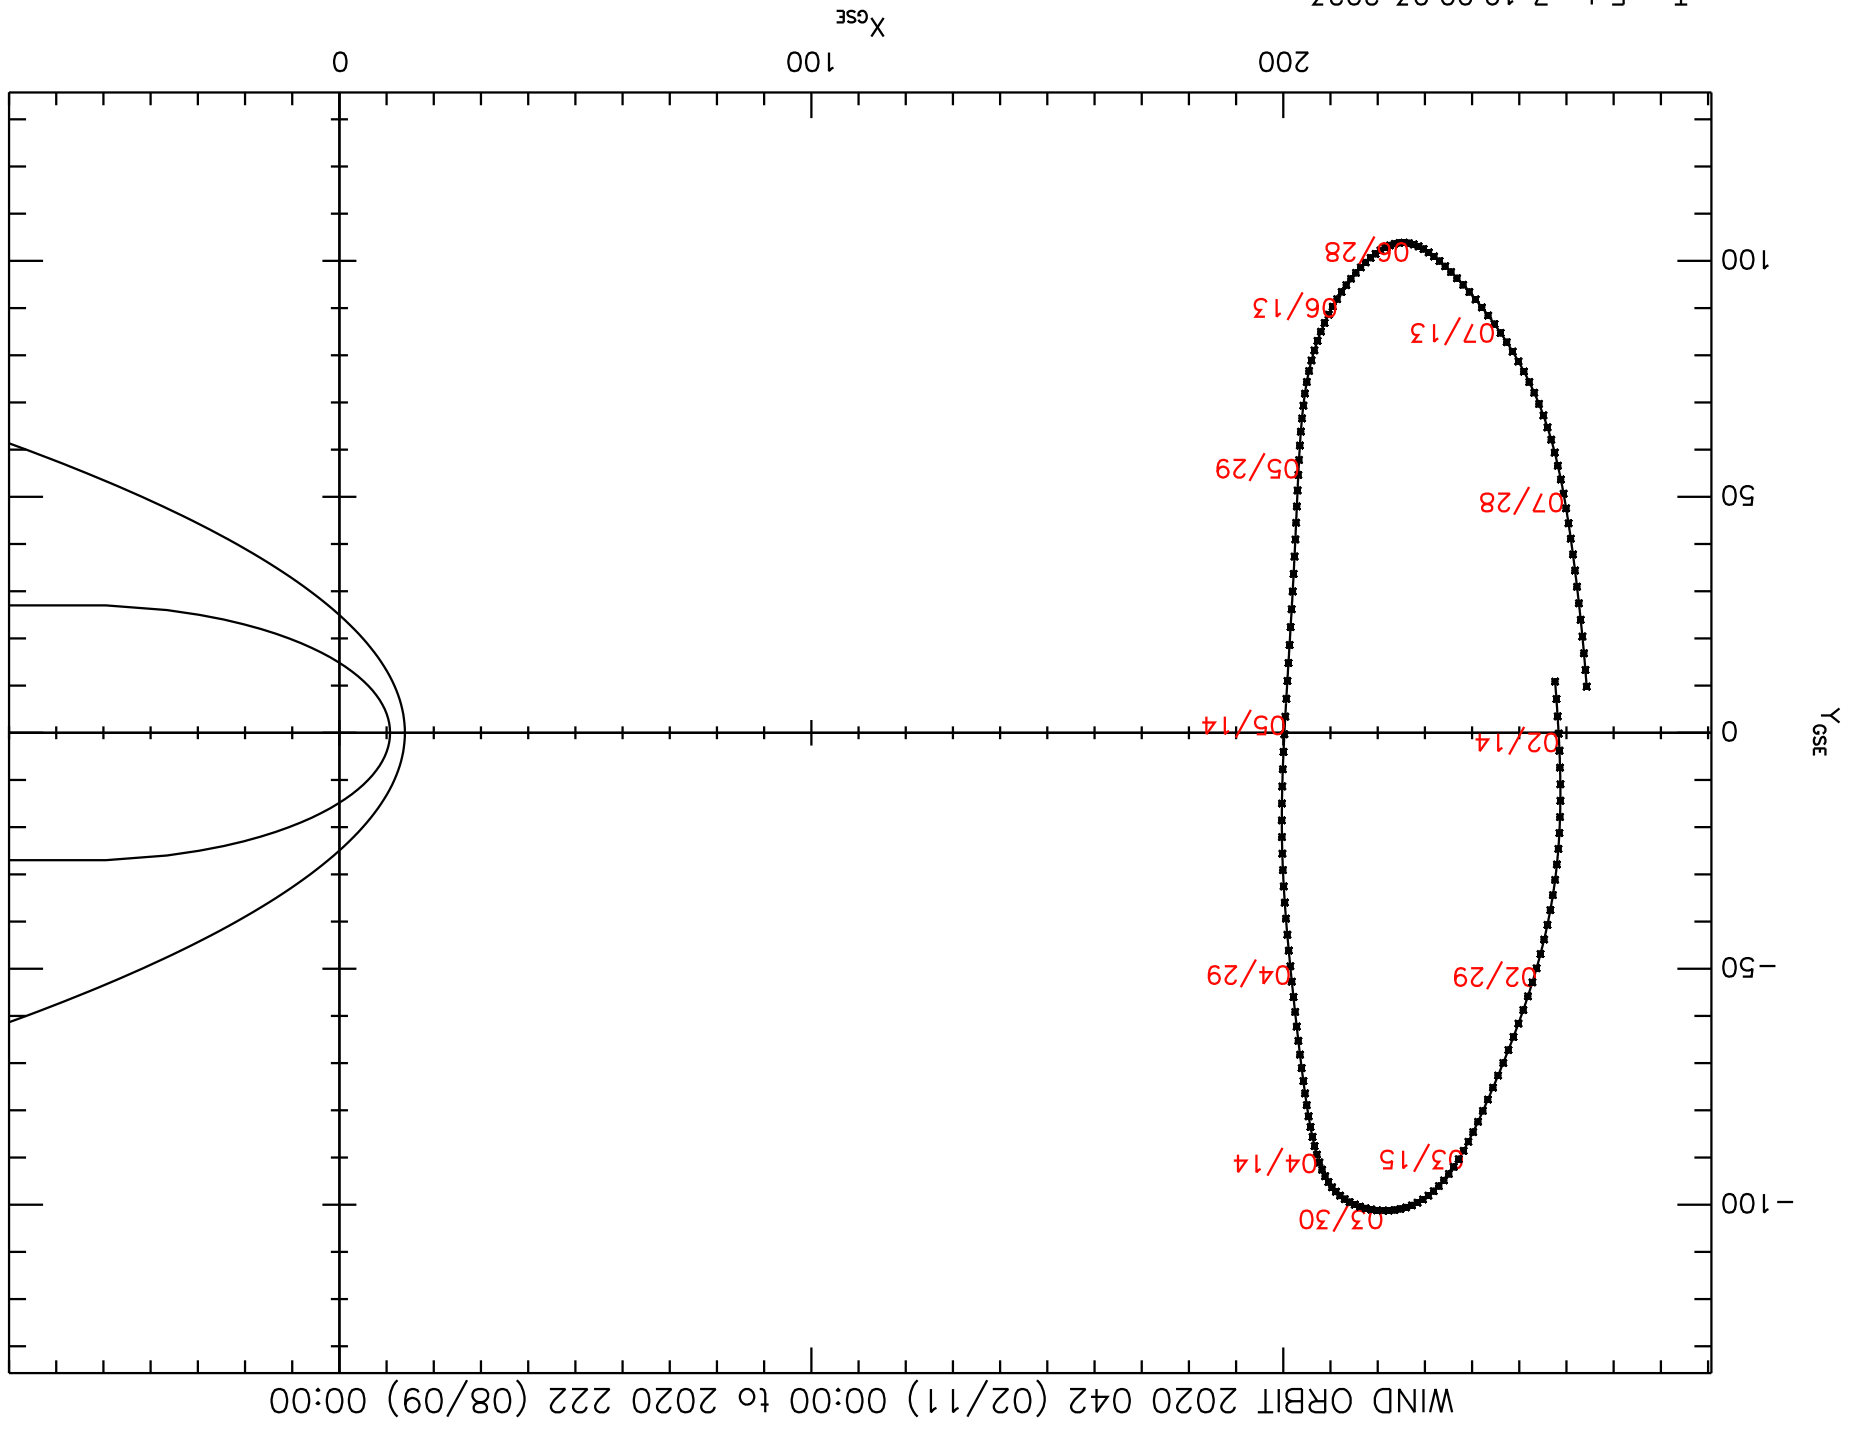

Tue Feb 7 19:00:03 2023

WIND ORBIT 2020 042 (02/11) 00:00 to 2020 222 (08/09) 00:00

X_{GSE}
0
100
200

Y_{GSE}
-100
-50
0
50
100