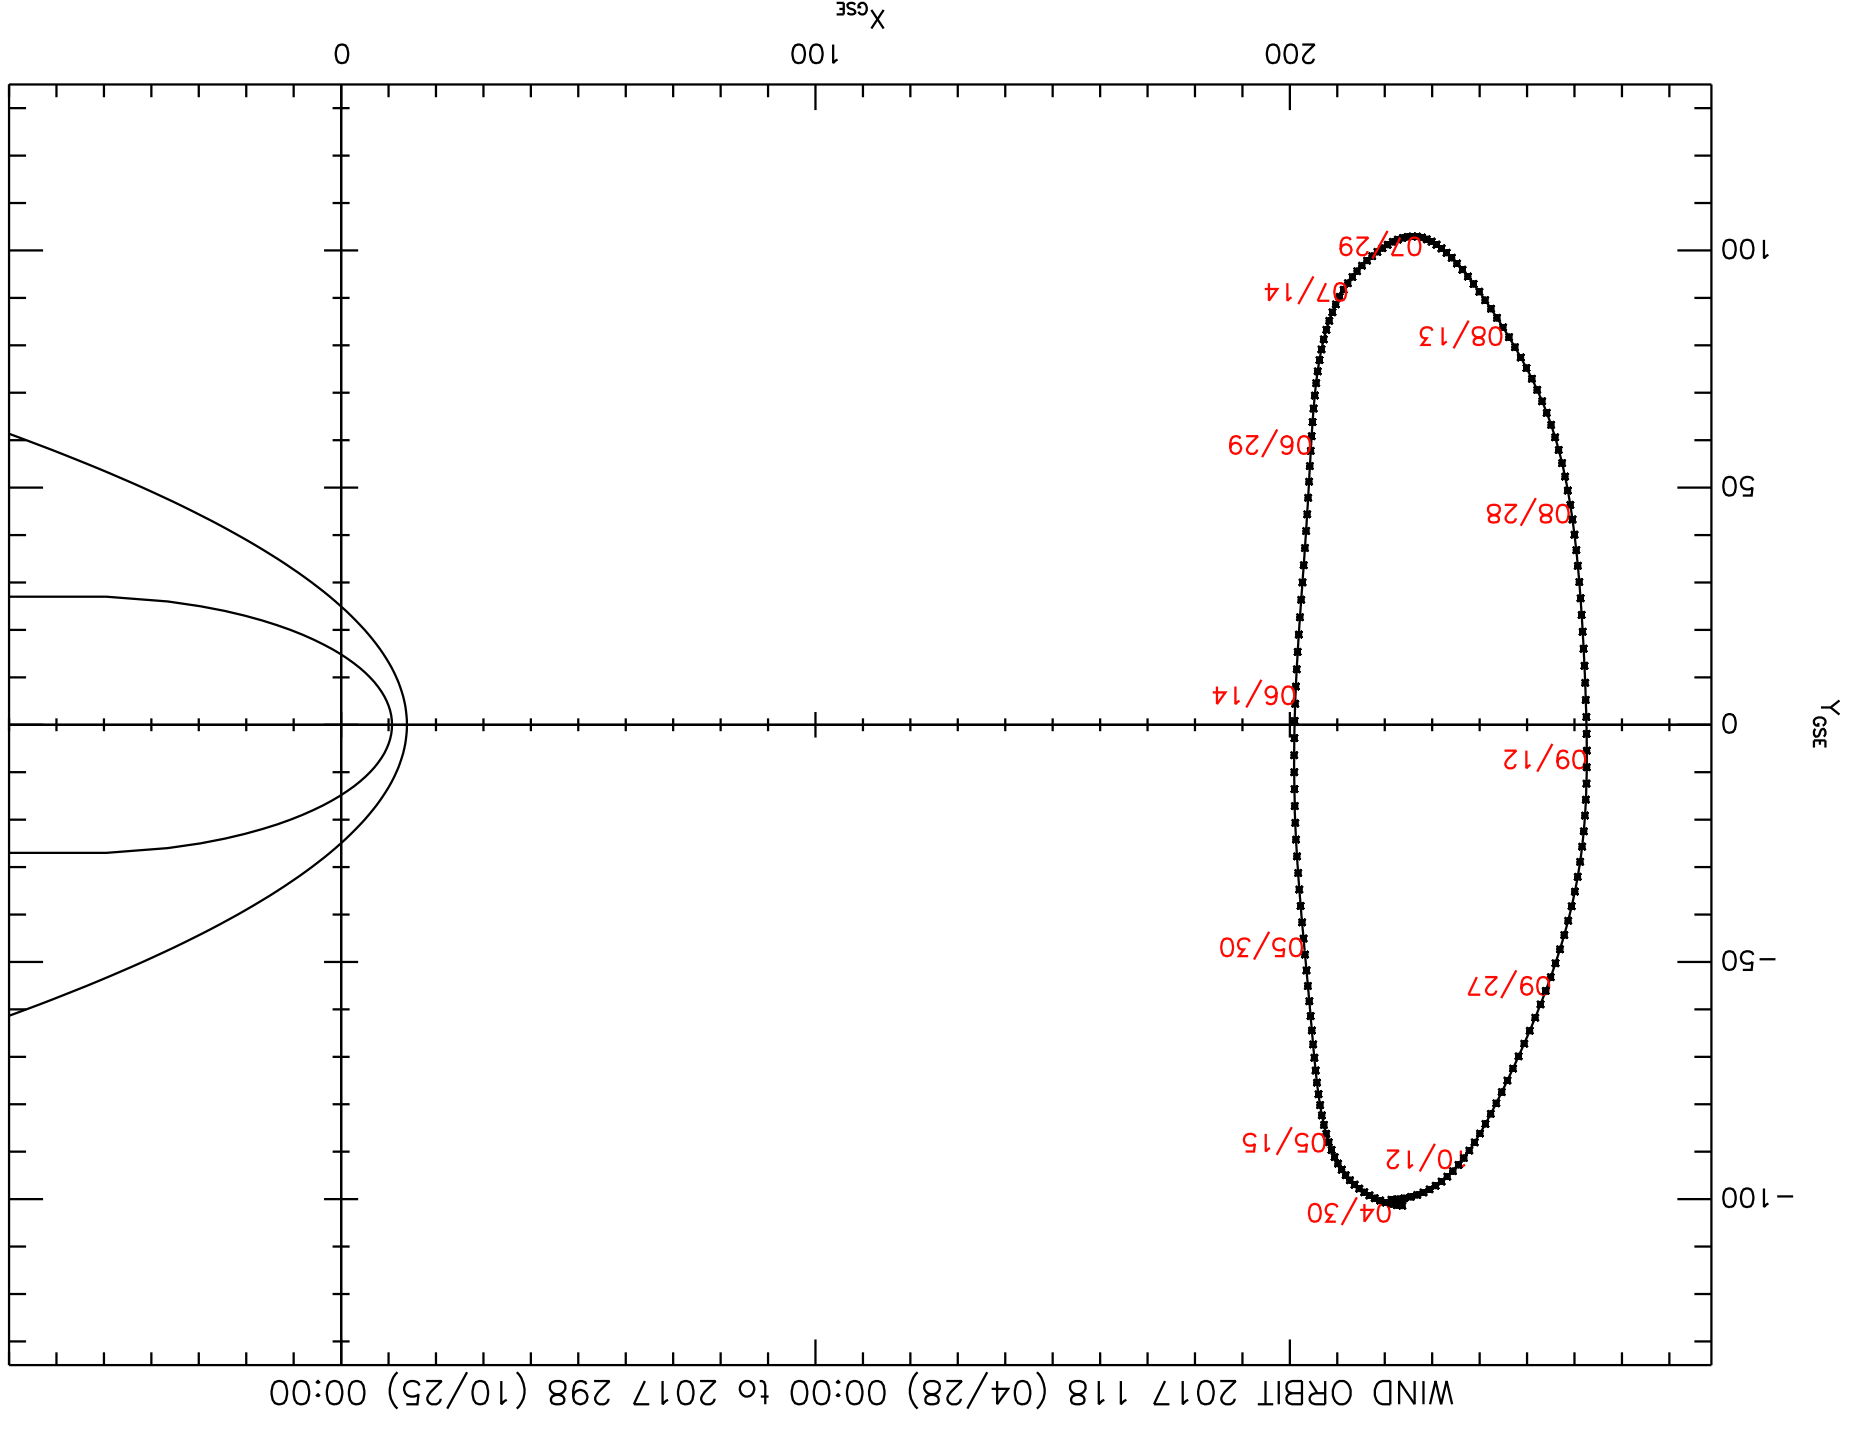

Fri Apr 24 19:00:02 2020

WIND ORBIT 2017 118 (04/28) 00:00 to 2017 298 (10/25) 00:00

X_{GSE}

Y_{GSE}