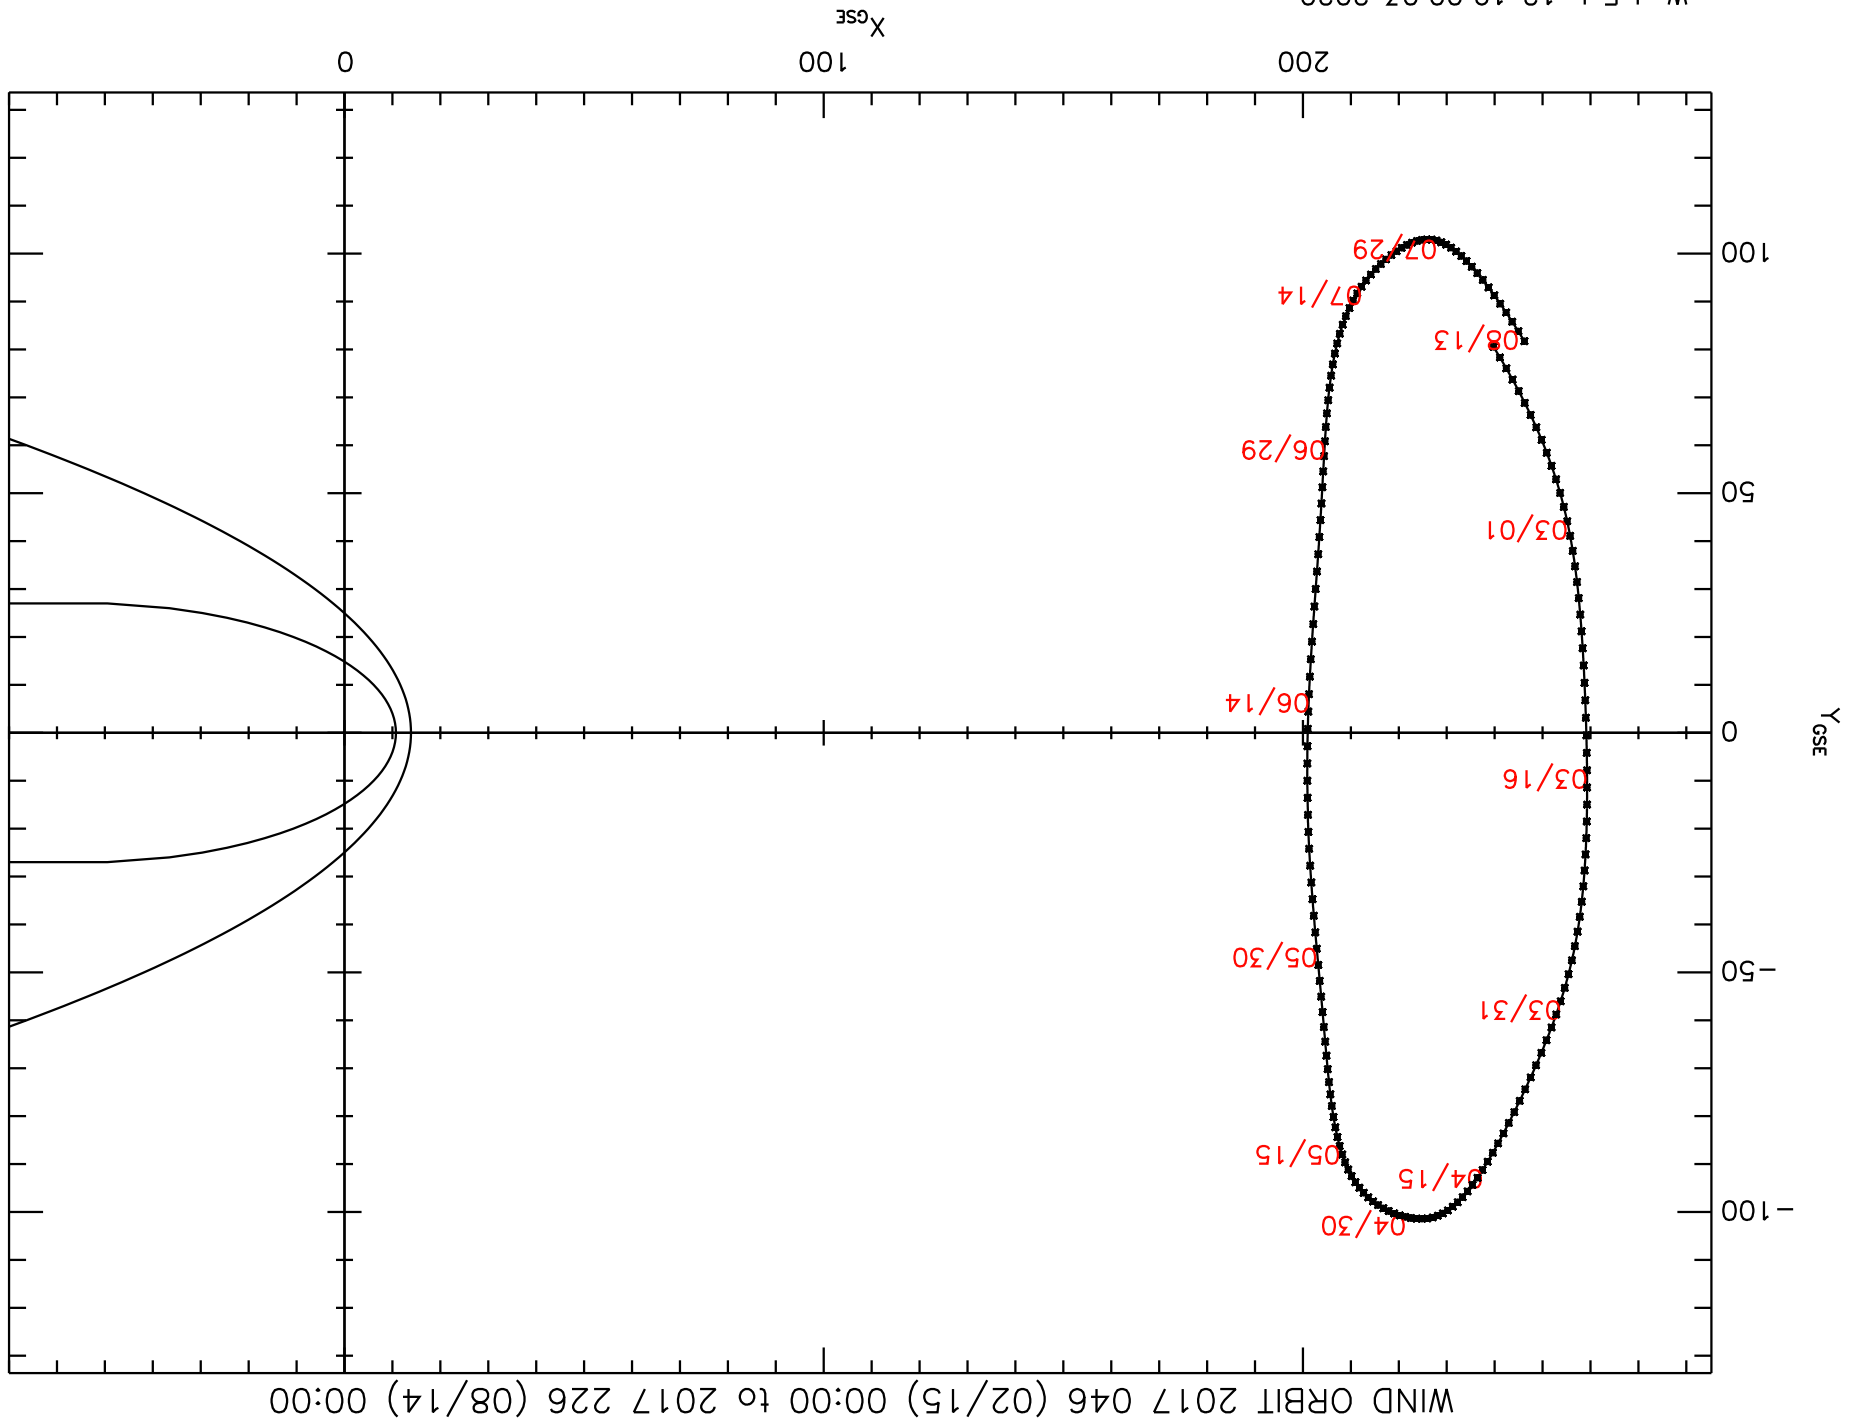

Wed Feb 12 19:00:03 2020

WIND ORBIT 2017 046 (02/15) 00:00 to 2017 226 (08/14) 00:00

X_{GSE}

Y_{GSE}