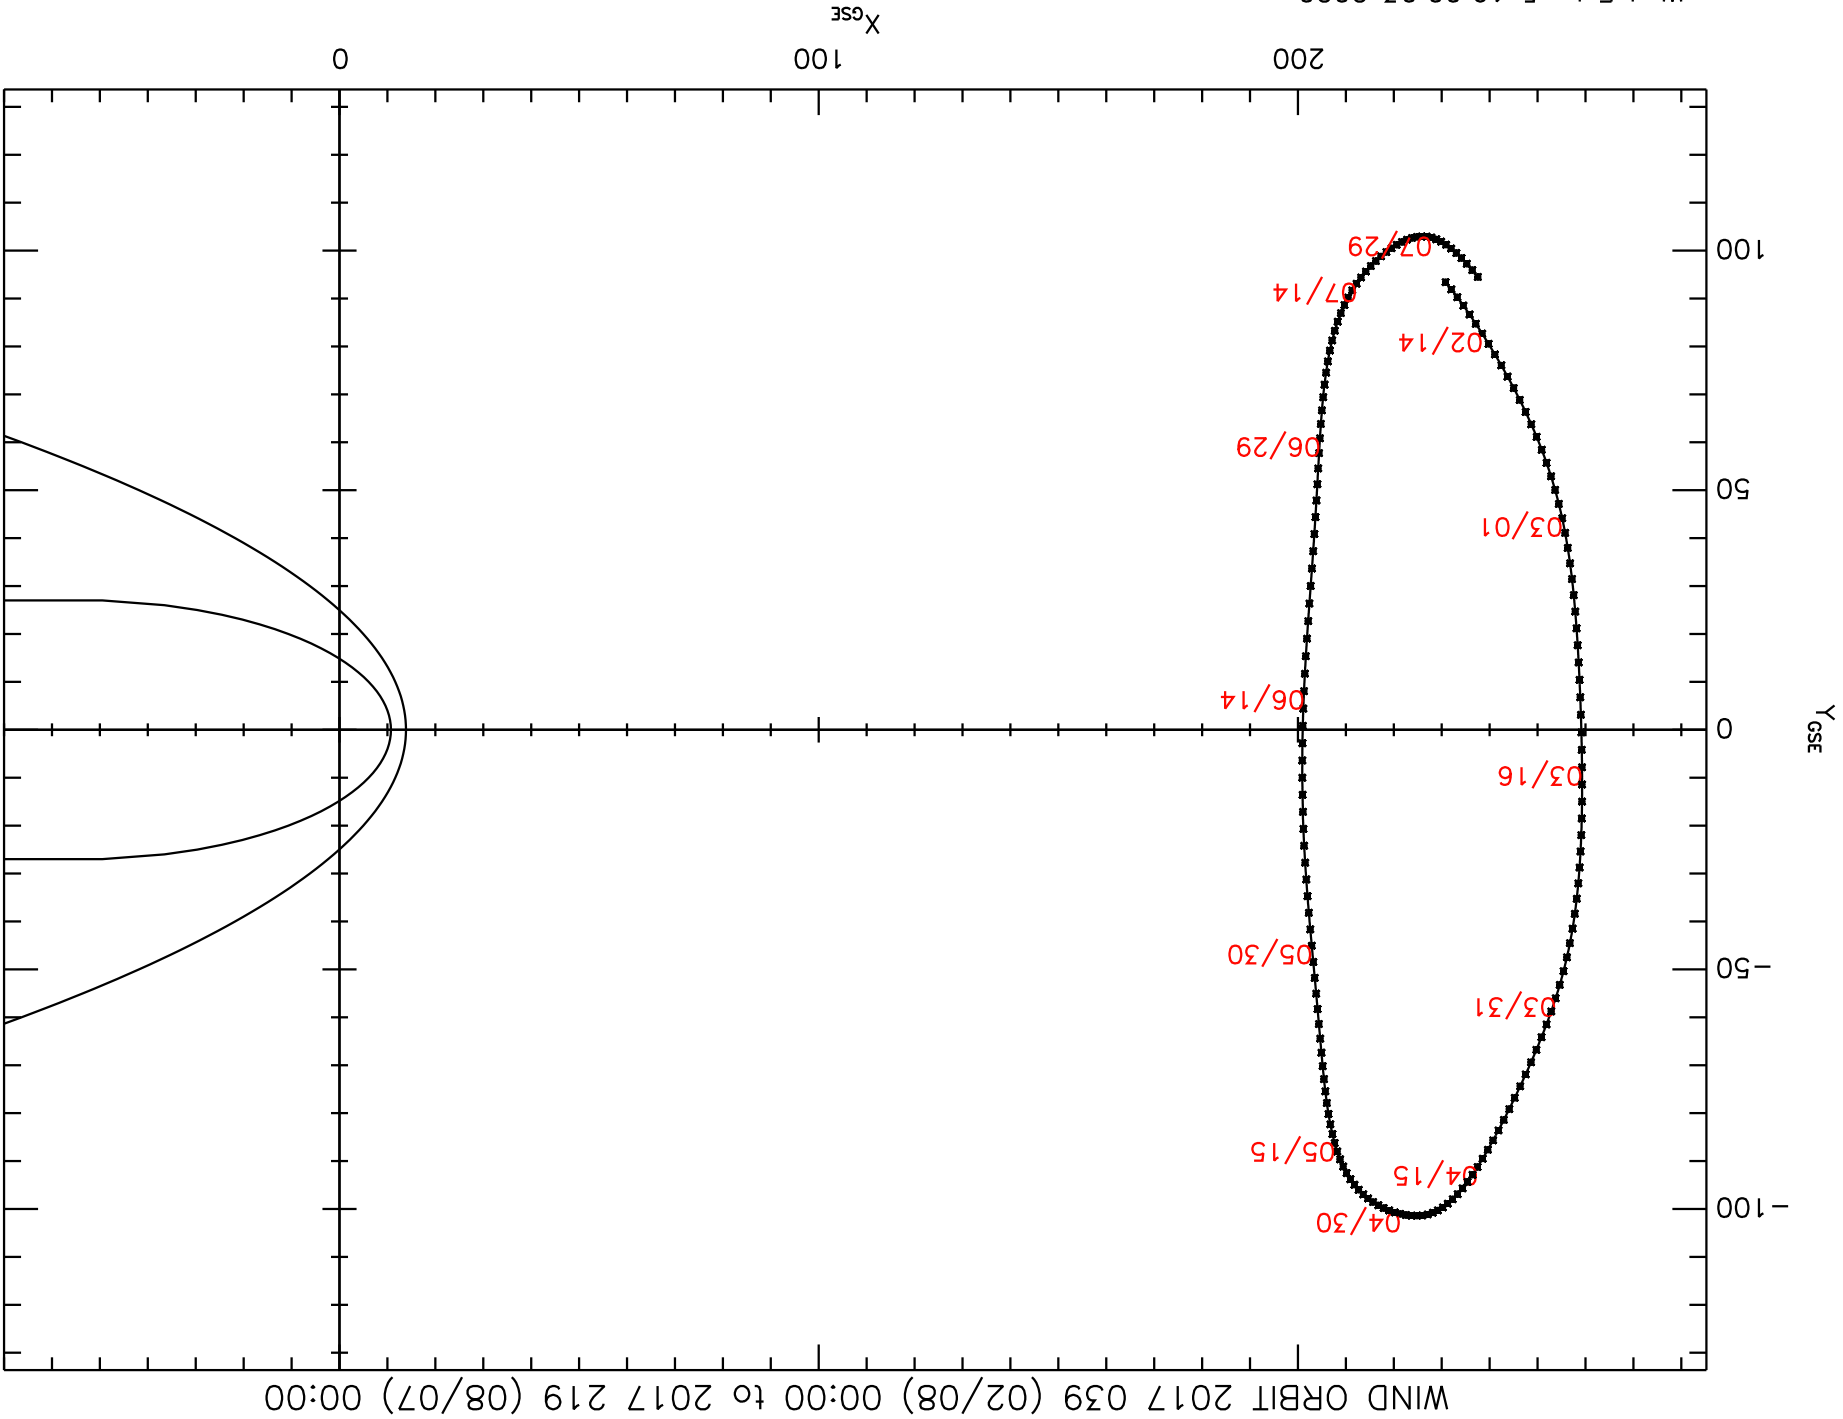

Wed Feb 5 19:00:03 2020

WIND ORBIT 2017 039 (02/08) 00:00 to 2017 219 (08/07) 00:00

X_{GSE}

Y_{GSE}