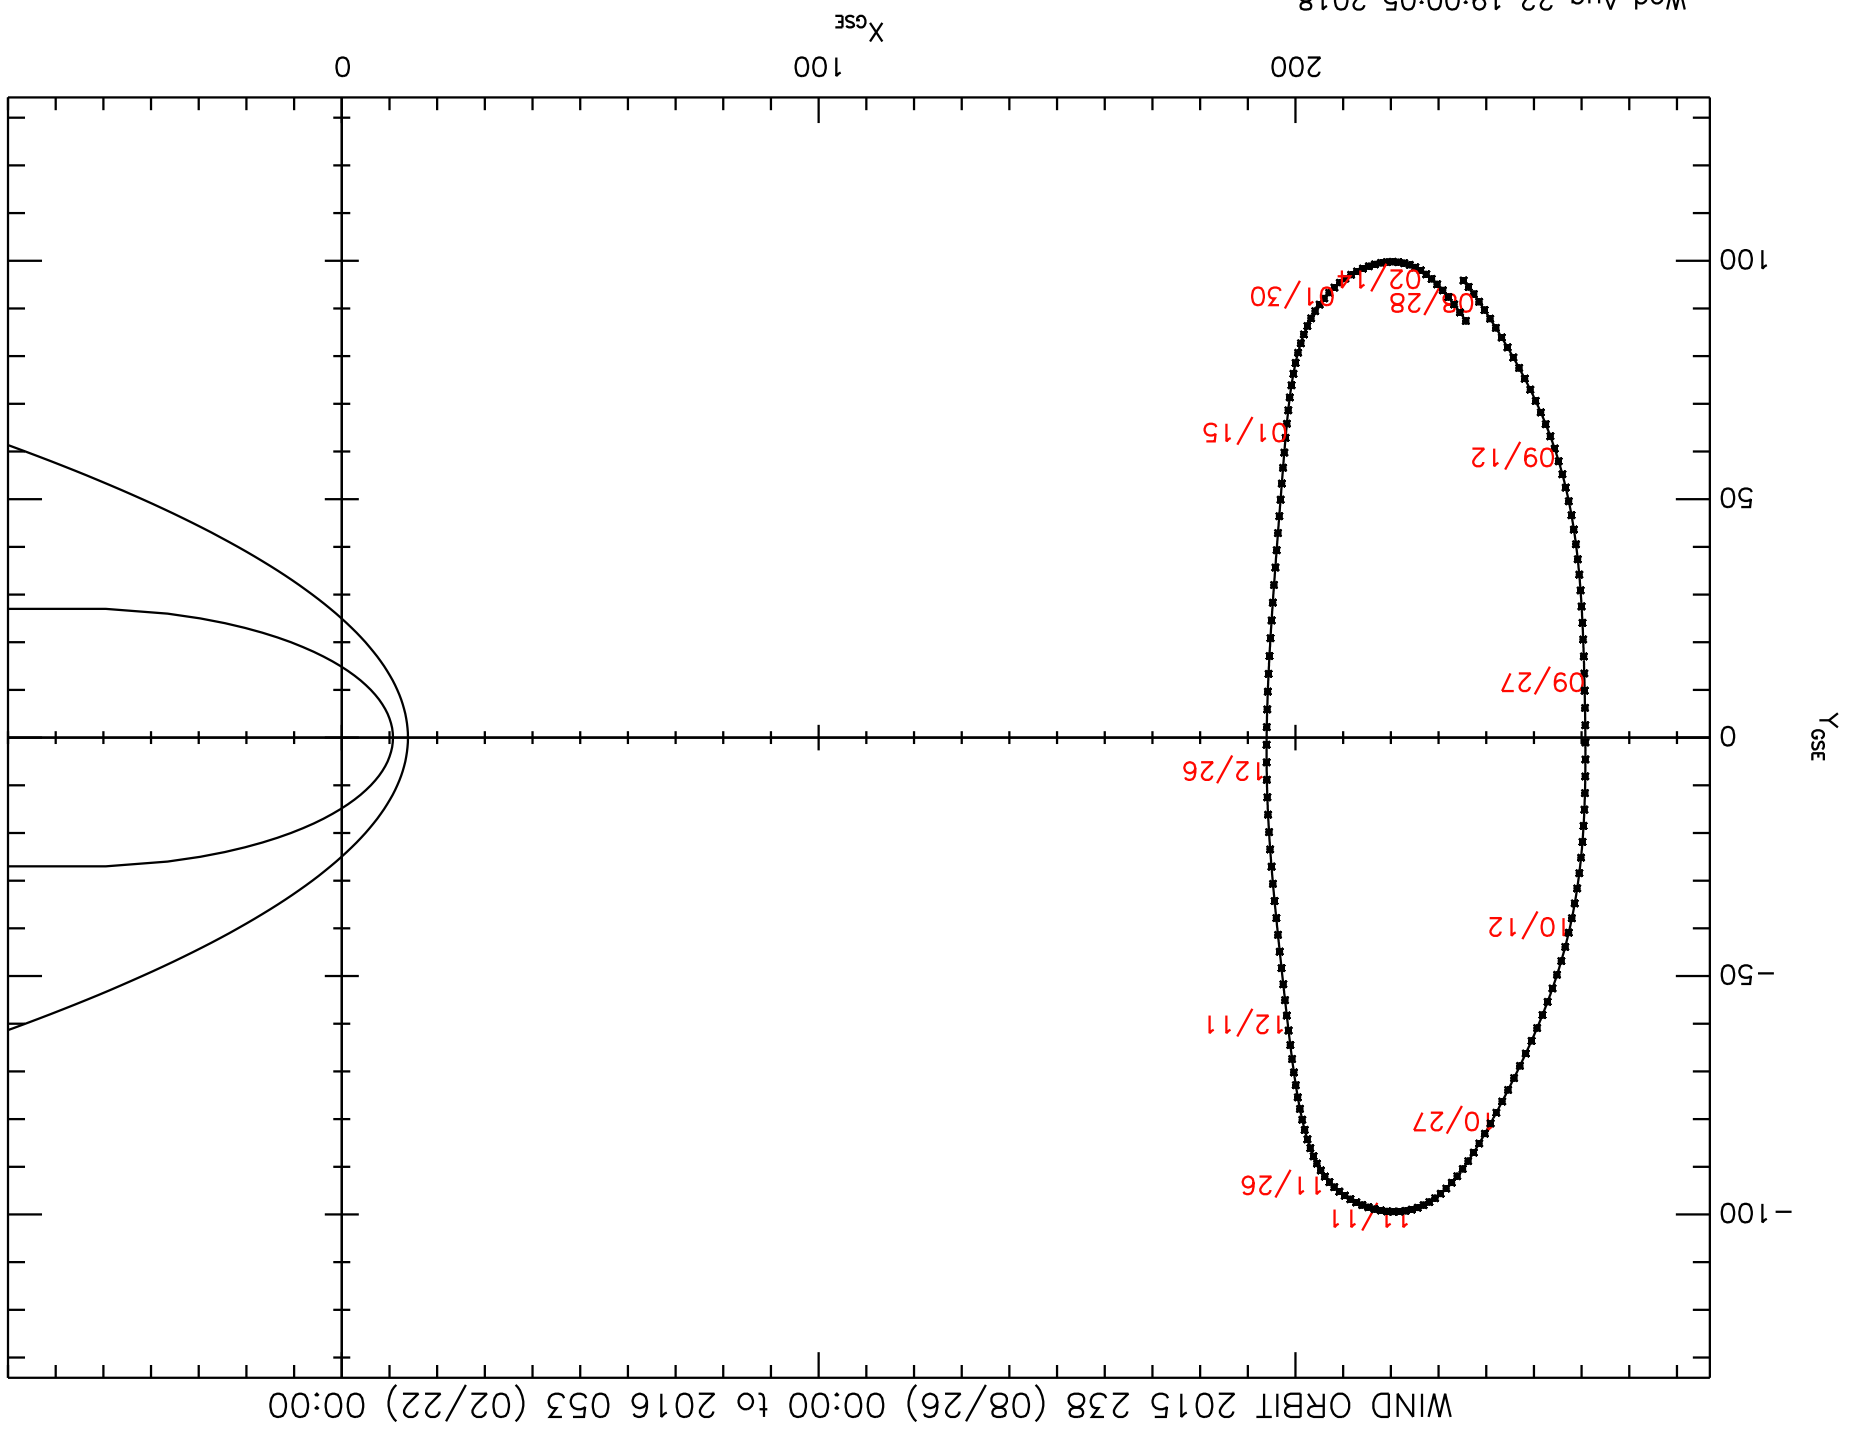

Wed Aug 22 19:00:05 2018

X_{GSE}

Y_{GSE}

WIND ORBIT 2015 238 (08/26) 00:00 to 2016 053 (02/22) 00:00