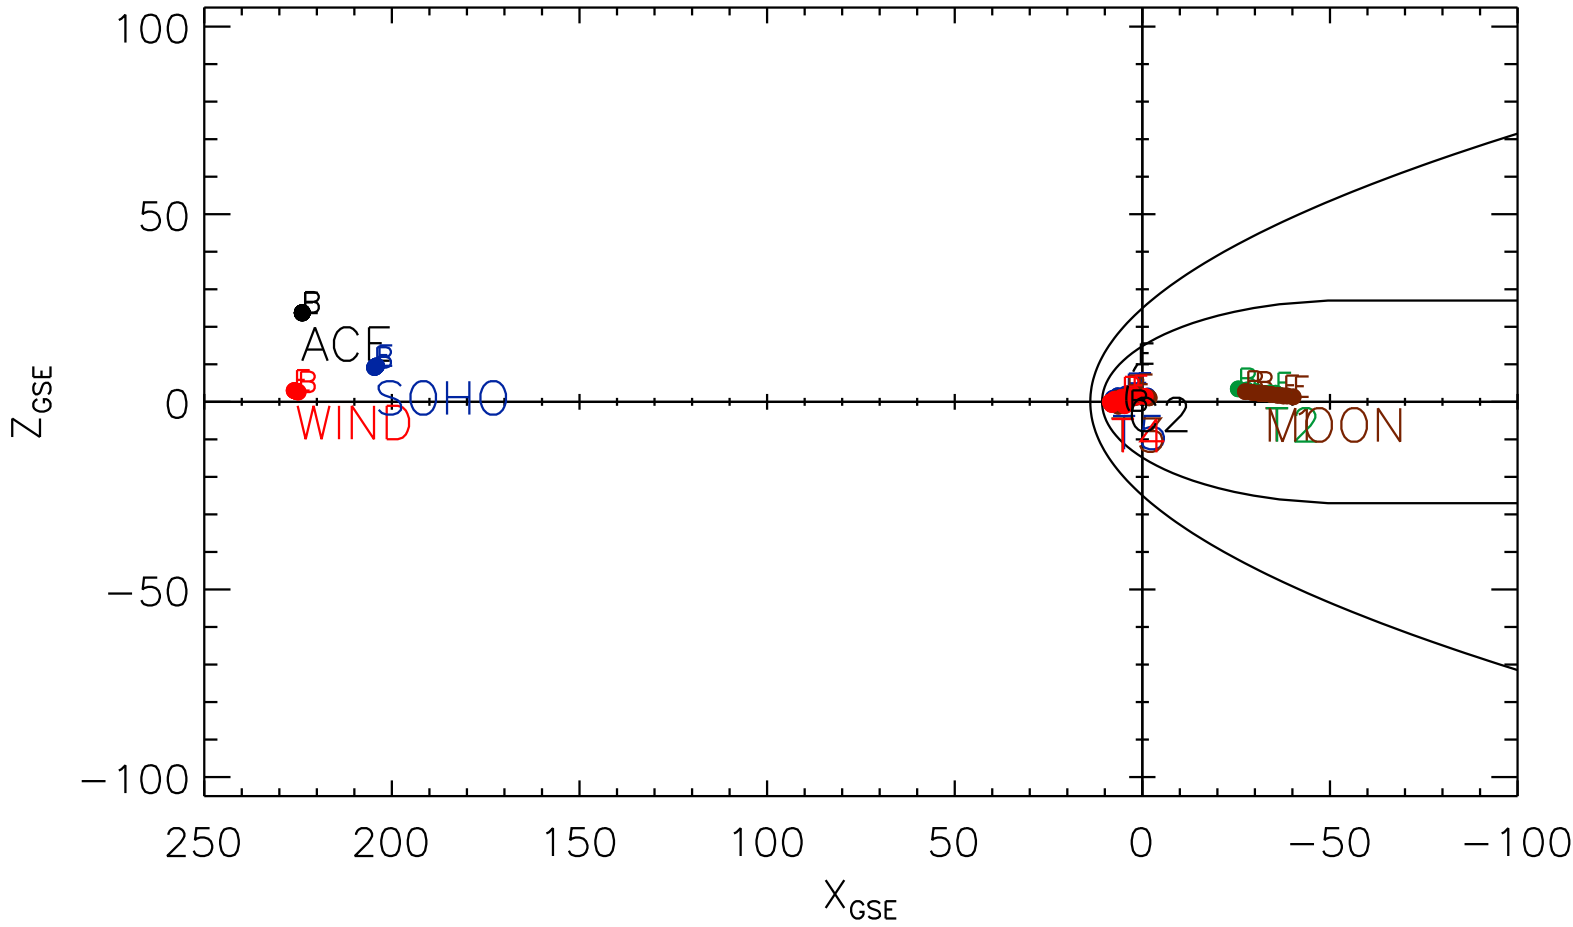

23 150 (05/30) 00:00 UT to 23 151 (05/31) 00:00 UT

Wed Jul 19 20:38:02 2023

X<sub>GSE</sub>