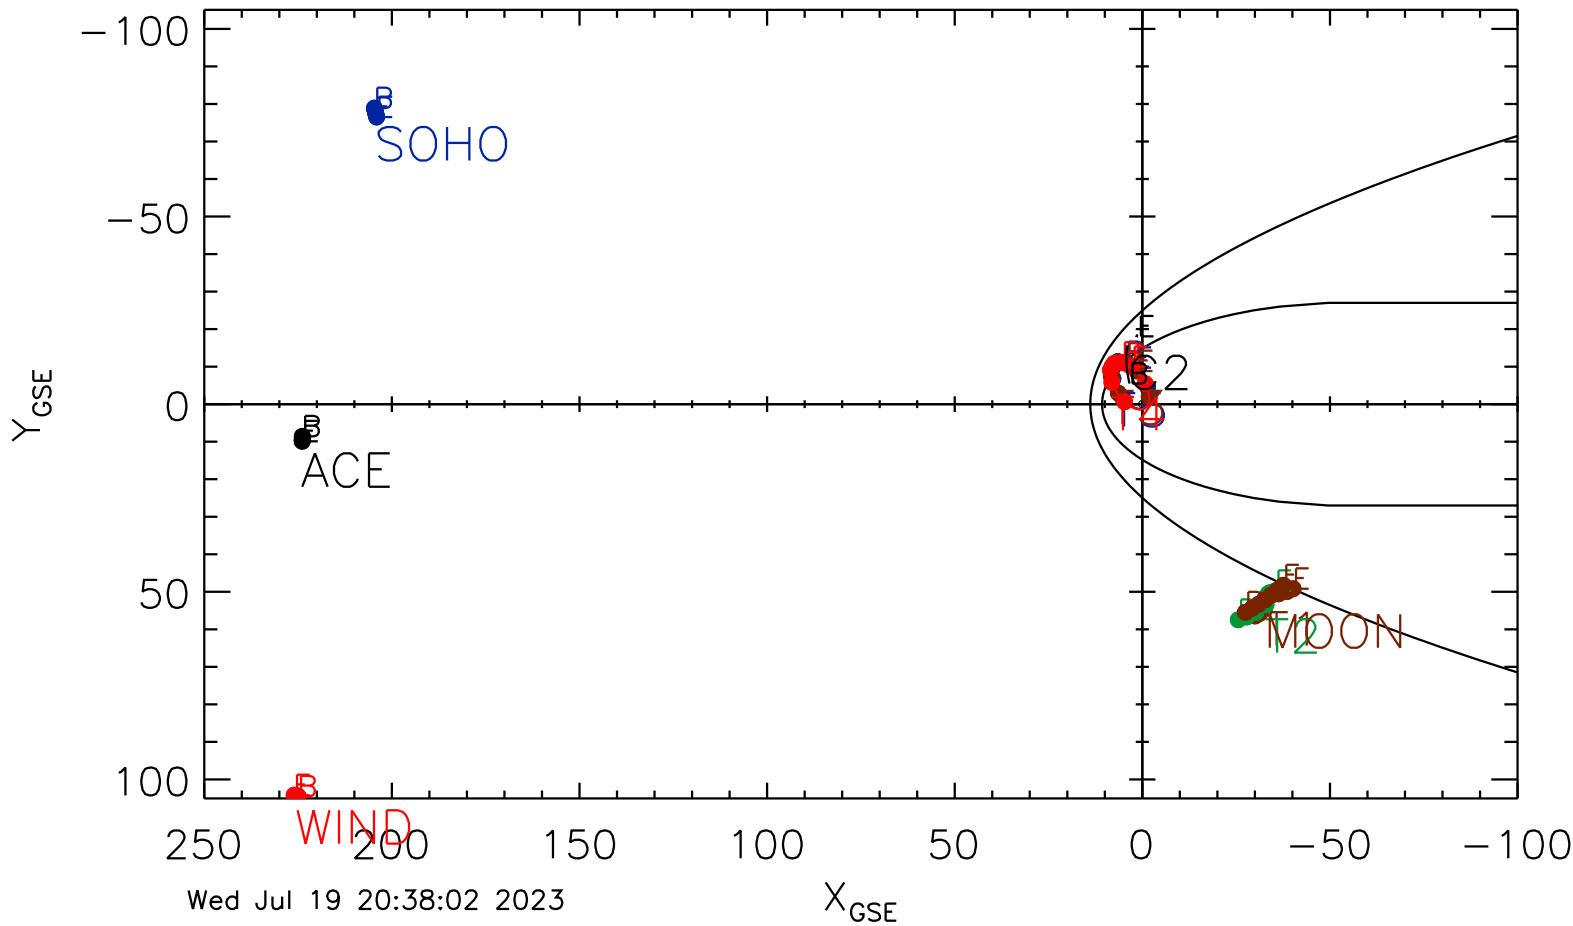

23 150 (05/30) 00:00 UT to 23 151 (05/31) 00:00 UT

Wed Jul 19 20:38:02 2023

X<sub>GSE</sub>