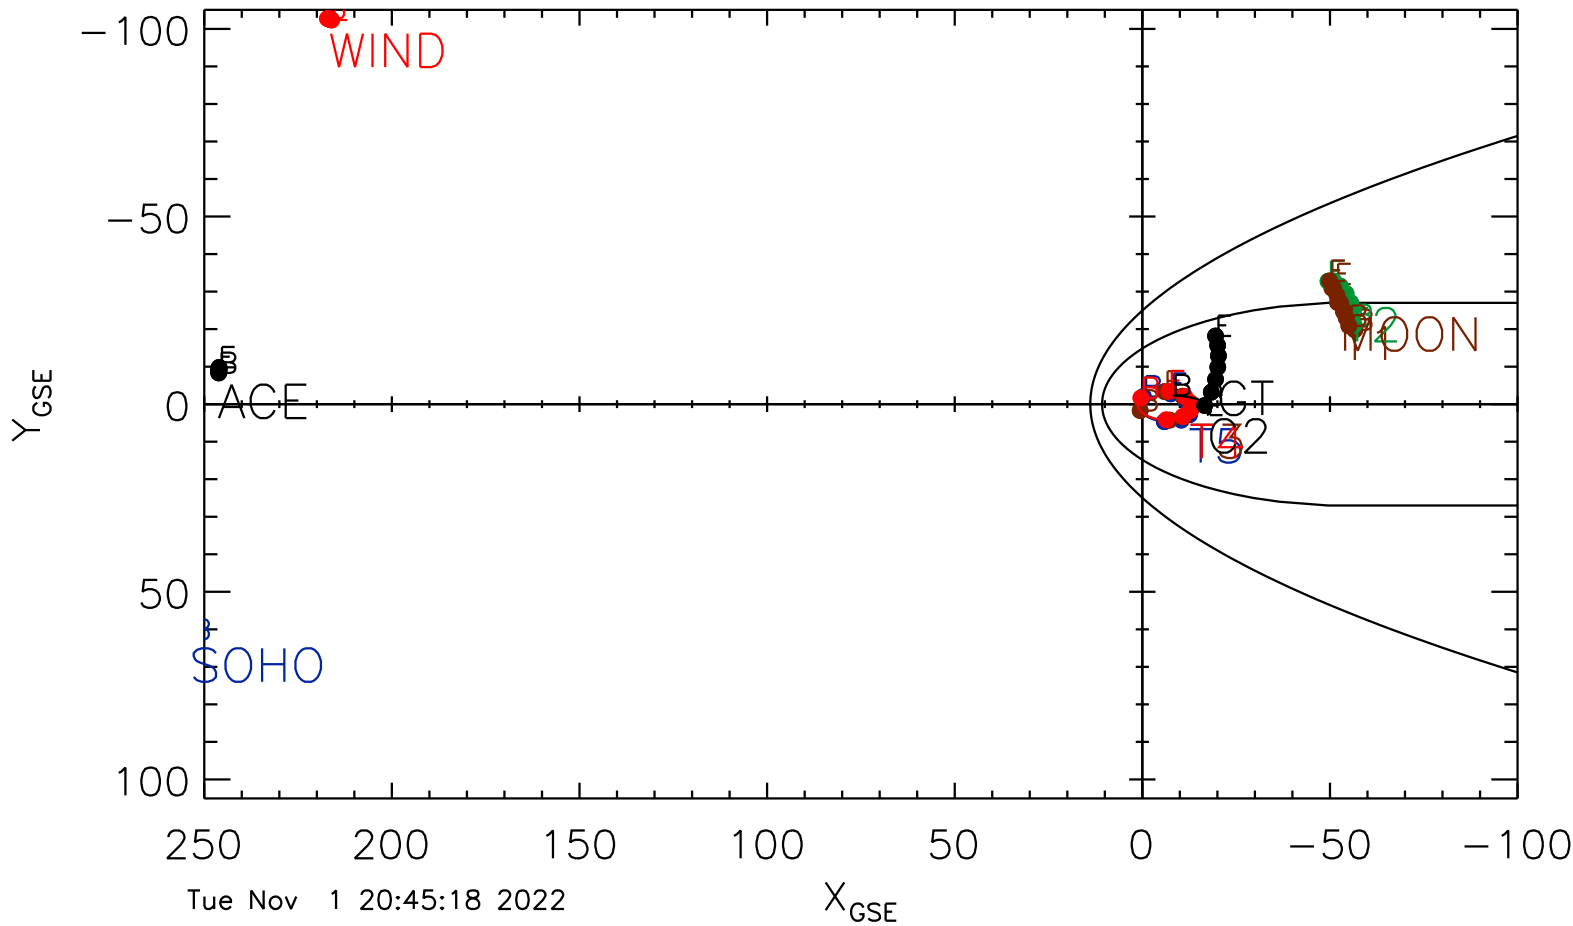

22 255 (09/12) 00:00 UT to 22 256 (09/13) 00:00 UT

Tue Nov 1 20:45:18 2022

X<sub>GSE</sub>