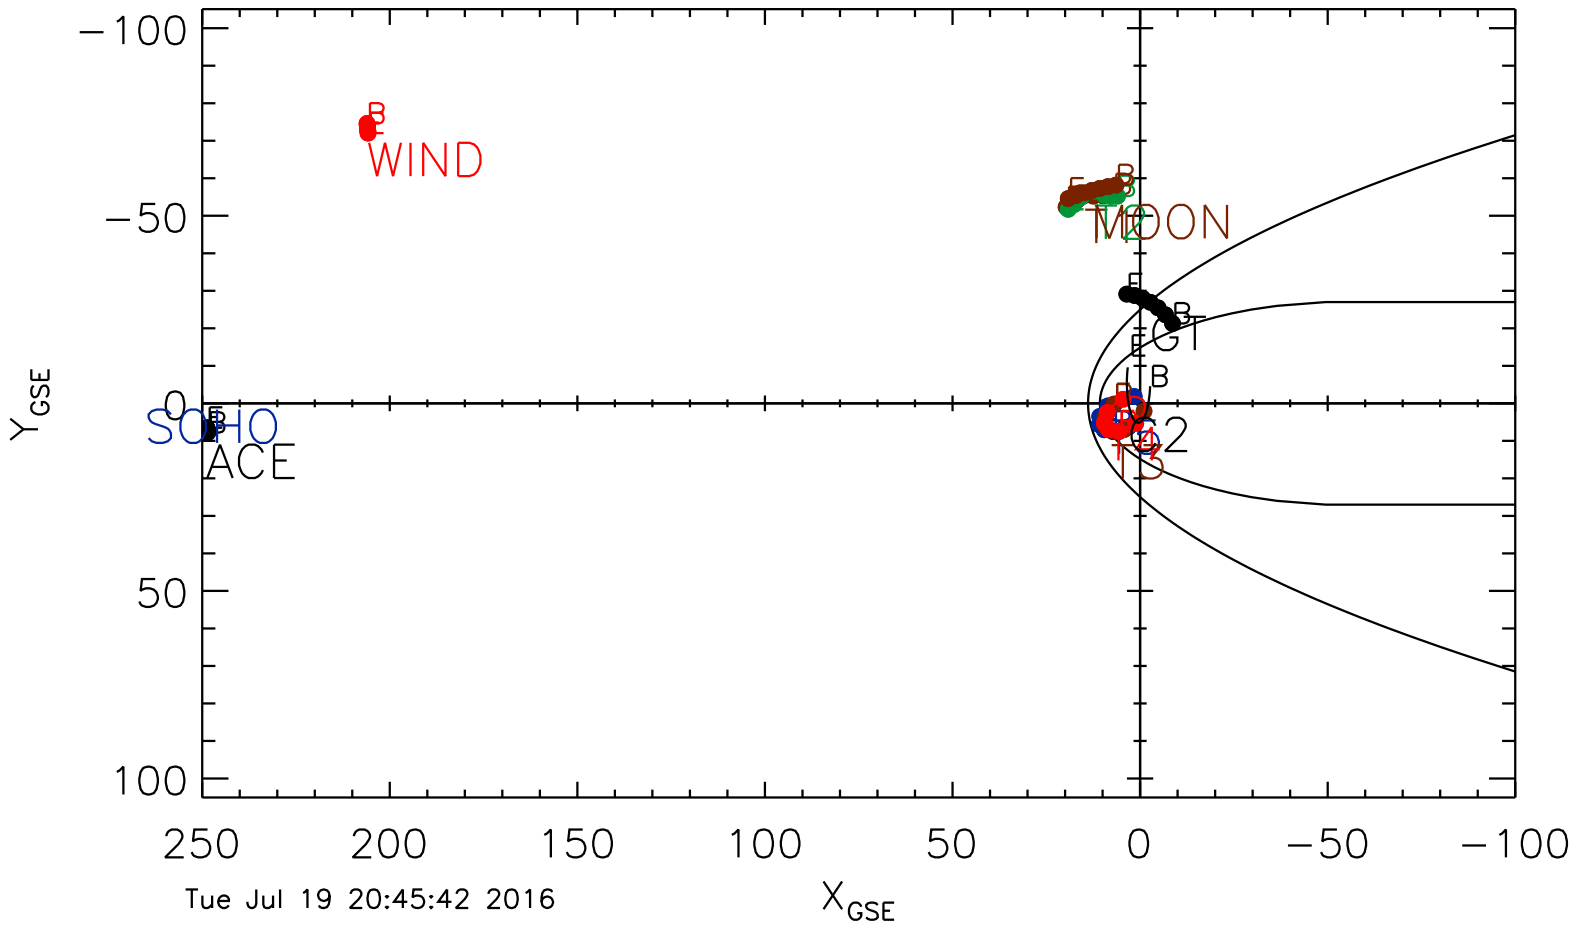

16 151 (05/30) 00:00 UT to 16 152 (05/31) 00:00 UT

Tue Jul 19 20:45:42 2016

X<sub>GSE</sub>