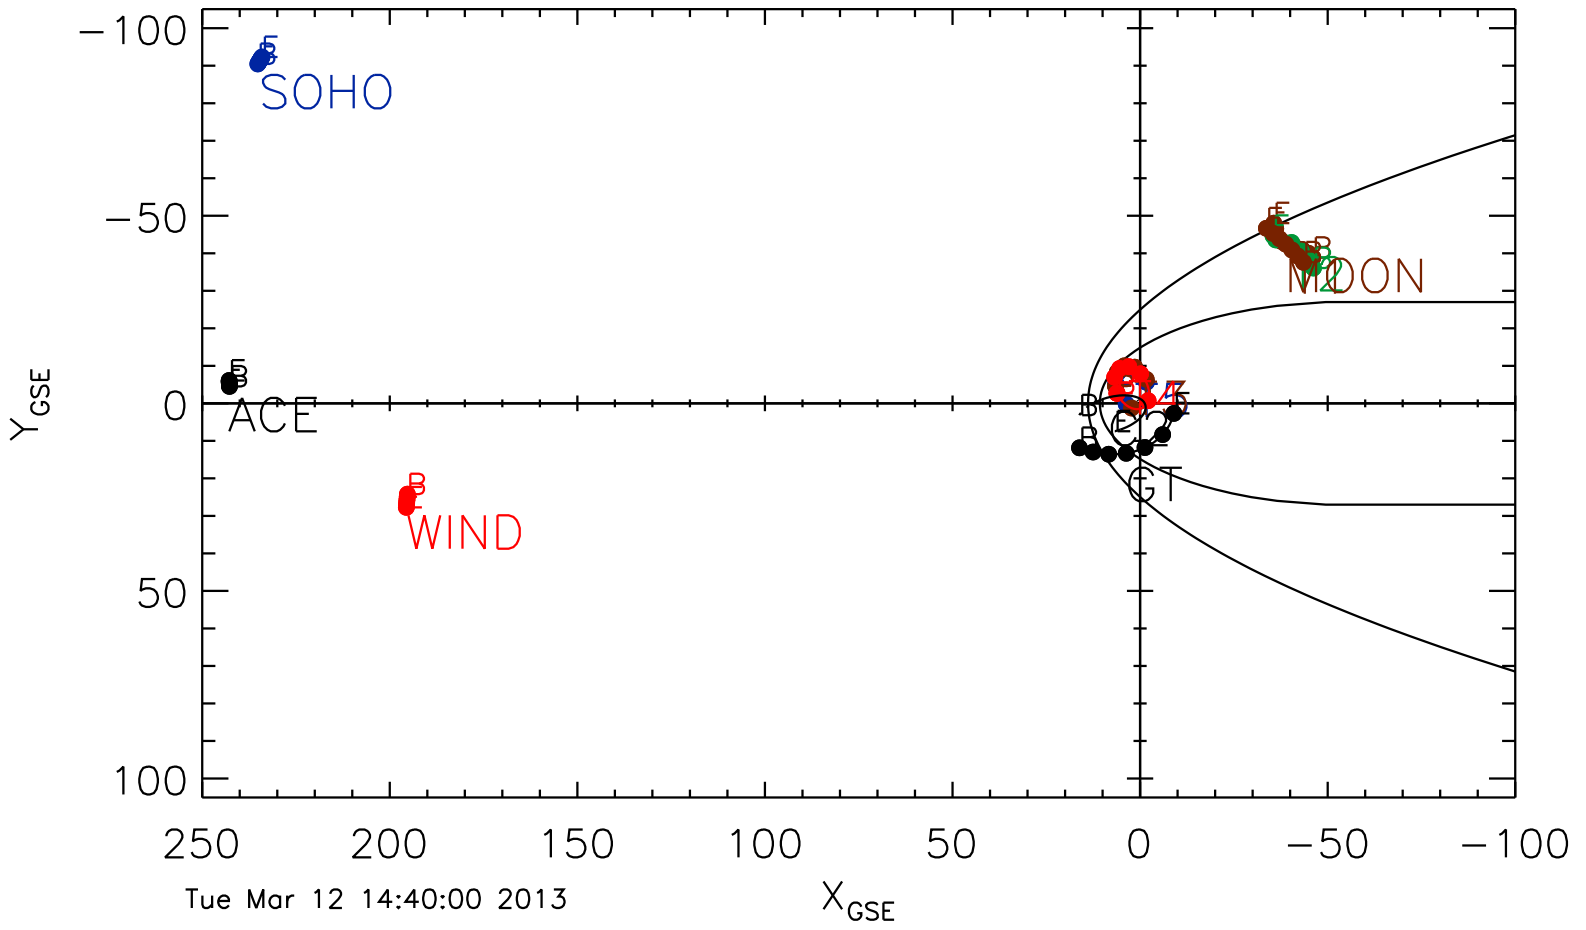

12 042 (02/11) 00:00 UT to 12 043 (02/12) 00:00 UT

Tue Mar 12 14:40:00 2013

X<sub>GSE</sub>