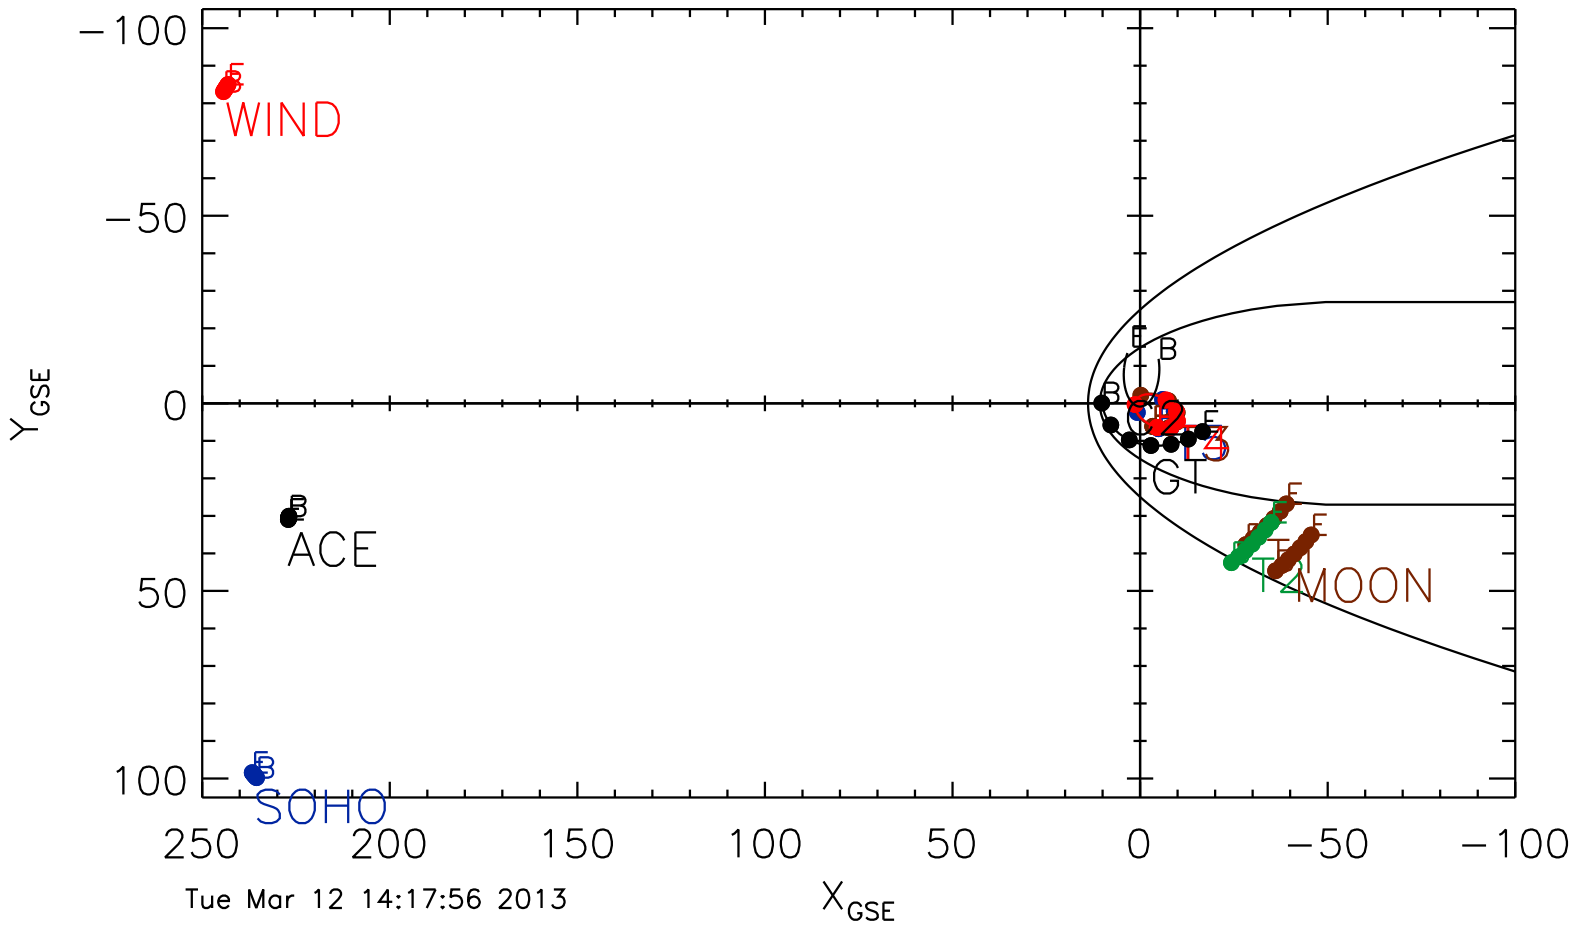

11 163 (06/12) 00:00 UT to 11 164 (06/13) 00:00 UT

Tue Mar 12 14:17:56 2013

X<sub>GSE</sub>