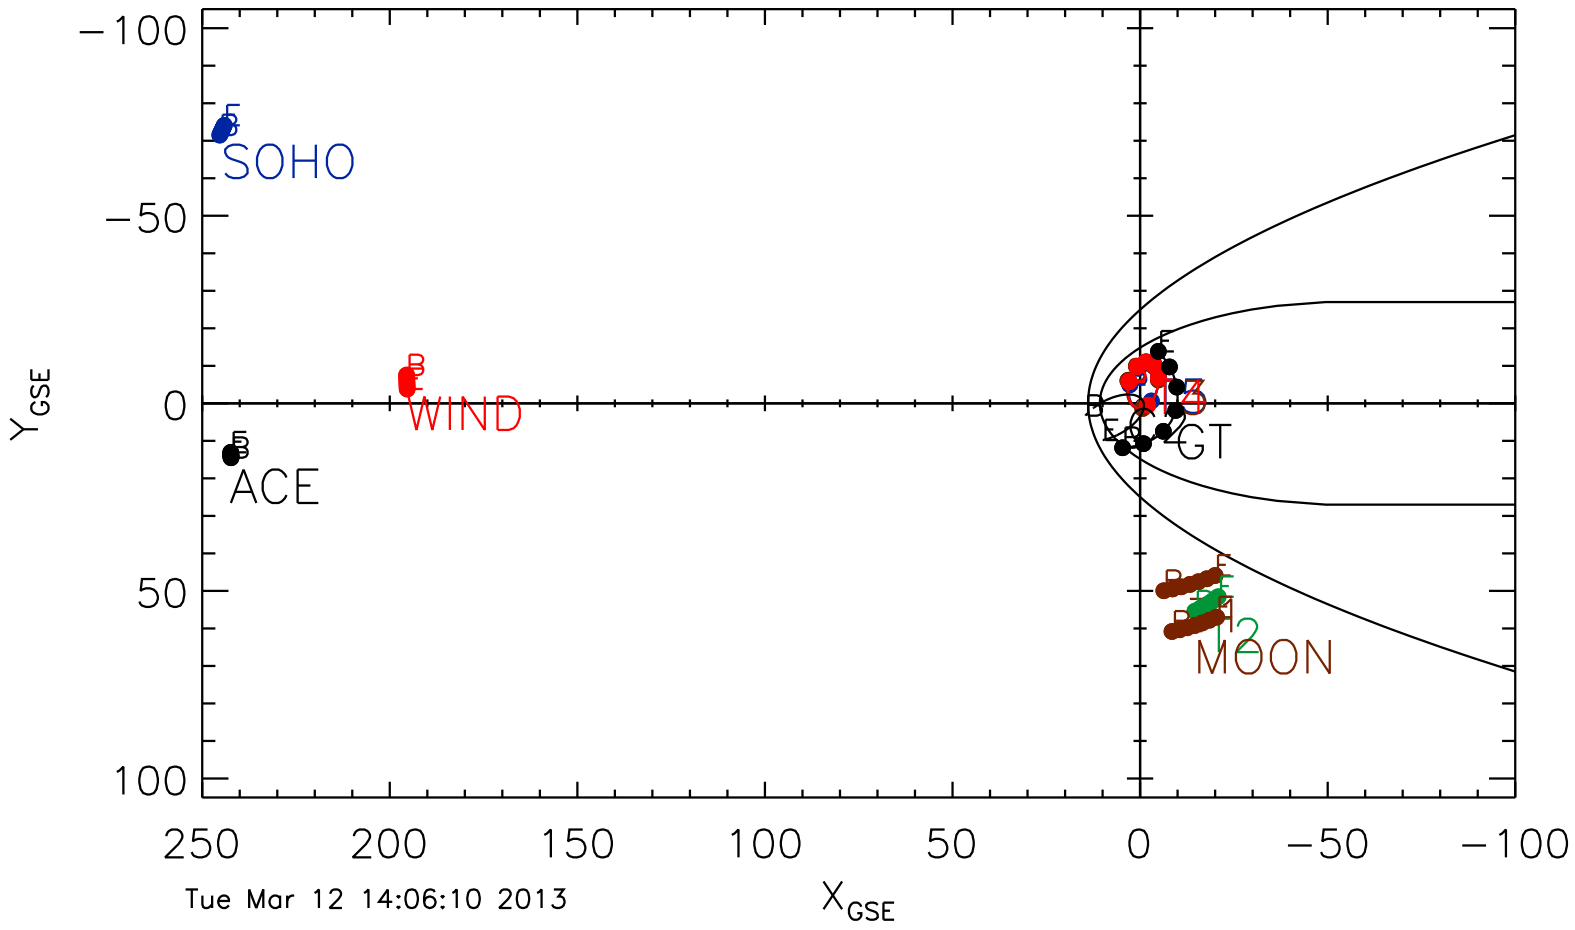

11 043 (02/12) 00:00 UT to 11 044 (02/13) 00:00 UT

Tue Mar 12 14:06:10 2013

X<sub>GSE</sub>