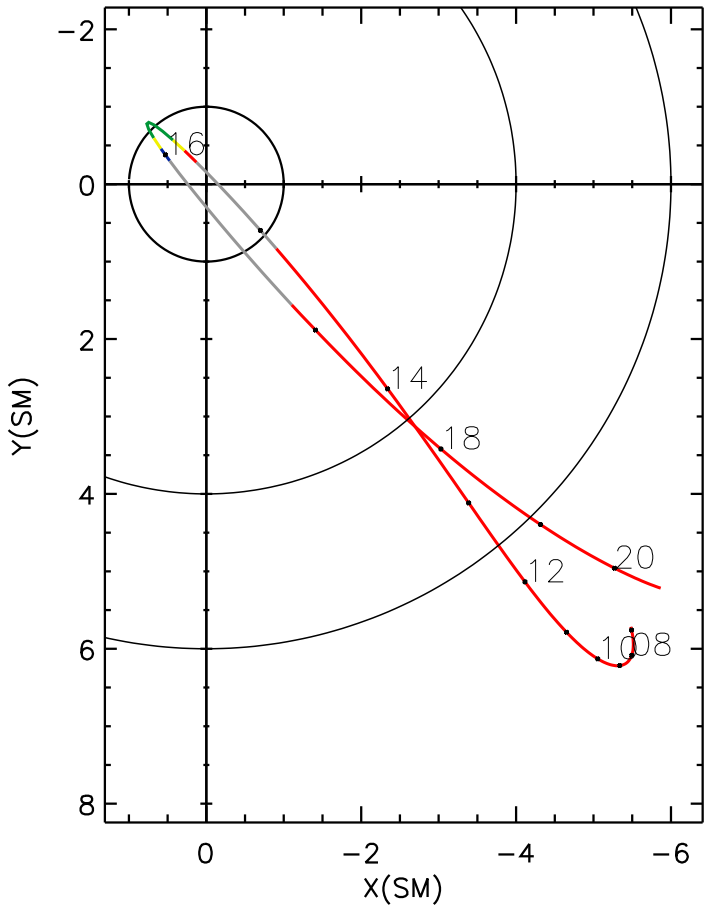

IMAGE orbit 2003 145 (05/25) 06:54 UT to 2003 145 (05/25) 20:58 UT

UT	6:00	9:00	12:00	15:00	18:00	21:00
RE	7.5	8.2	6.9	2.6	5.3	7.9
L	7.5	8.3	7.6	17.2	7.3	7.9
ILAT	68.6	69.7	68.7	76.1	68.3	69.1
MLAT	-3.0	5.3	17.2	67.0	-31.6	-0.0
MLT	21.0	20.7	20.6	21.2	20.8	21.2