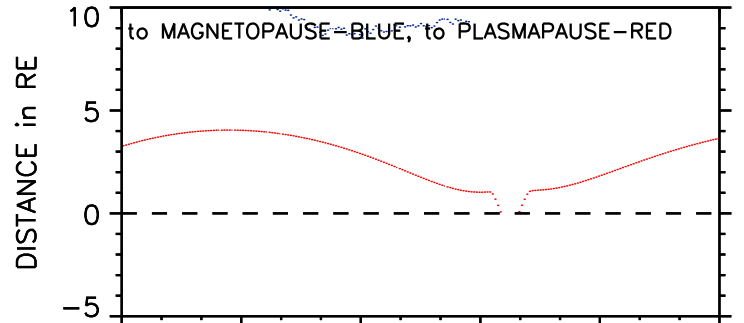

IMAGE orbit 2003 145 (05/25) 06:54 UT to 2003 145 (05/25) 20:58 UT

UT	6:00	9:00	12:00	15:00	18:00	21:00
RE	7.5	8.2	6.9	2.6	5.3	7.9
L	7.5	8.3	7.6	17.2	7.3	7.9
ILAT	68.6	69.7	68.7	76.1	68.3	69.1
MLAT	-3.0	5.3	17.2	67.0	-31.6	-0.0
MLT	21.0	20.7	20.6	21.2	20.8	21.2