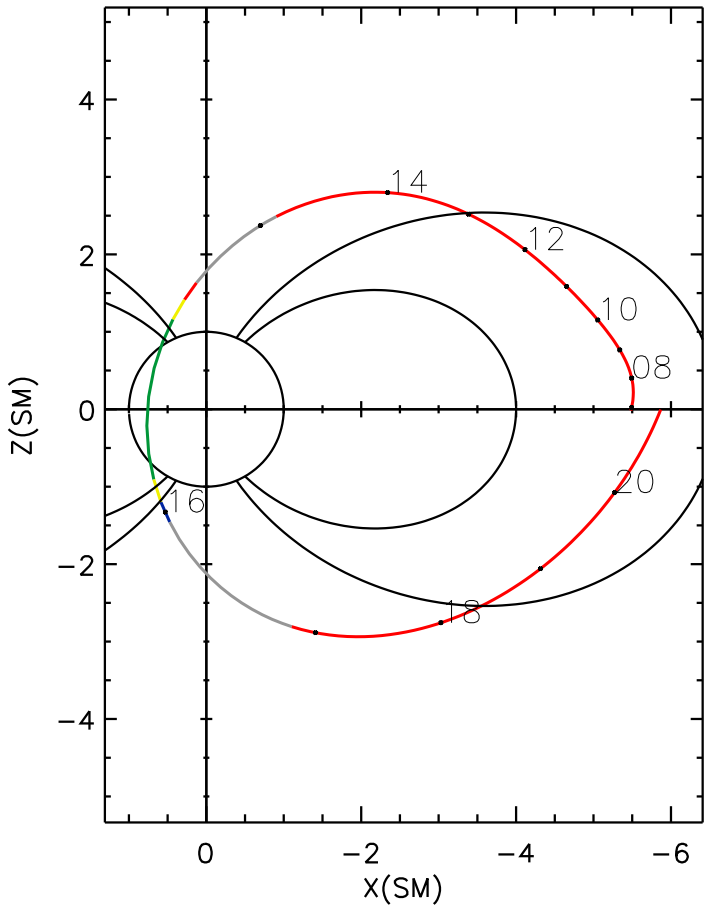

IMAGE orbit 2003 145 (05/25) 06:54 UT to 2003 145 (05/25) 20:58 UT

UT	6:00	9:00	12:00	15:00	18:00	21:00
RE	7.5	8.2	6.9	2.6	5.3	7.9
L	7.5	8.3	7.6	17.2	7.3	7.9
ILAT	68.6	69.7	68.7	76.1	68.3	69.1
MLAT	-3.0	5.3	17.2	67.0	-31.6	-0.0
MLT	21.0	20.7	20.6	21.2	20.8	21.2