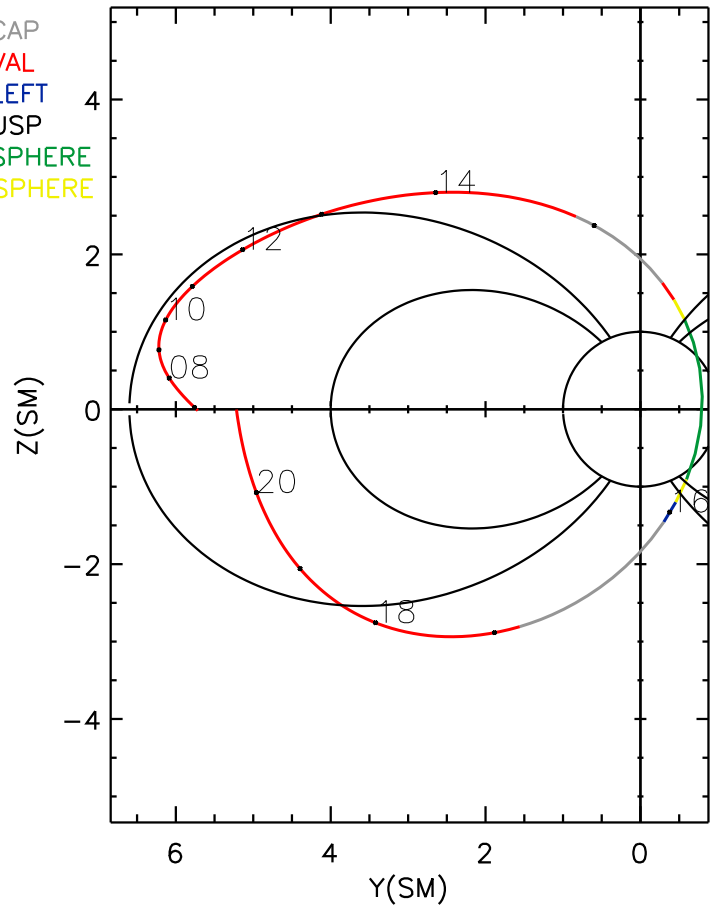

IMAGE orbit 2003 145 (05/25) 06:54 UT to 2003 145 (05/25) 20:58 UT

UT	6:00	9:00	12:00	15:00	18:00	21:00
RE	7.5	8.2	6.9	2.6	5.3	7.9
L	7.5	8.3	7.6	17.2	7.3	7.9
ILAT	68.6	69.7	68.7	76.1	68.3	69.1
MLAT	-3.0	5.3	17.2	67.0	-31.6	-0.0
MLT	21.0	20.7	20.6	21.2	20.8	21.2