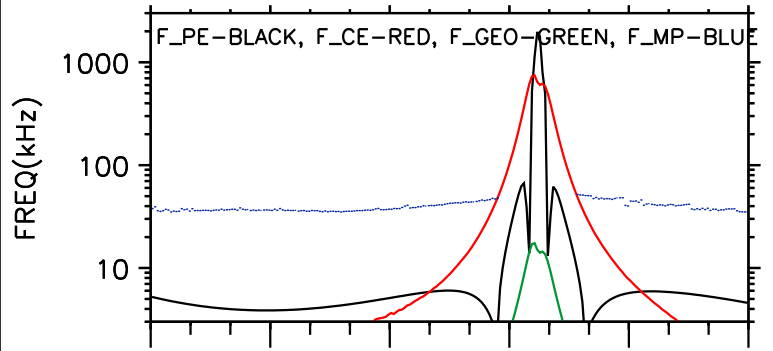

IMAGE orbit 2003 145 (05/25) 06:54 UT to 2003 145 (05/25) 20:58 UT

UT	6:00	9:00	12:00	15:00	18:00	21:00
RE	7.5	8.2	6.9	2.6	5.3	7.9
L	7.5	8.3	7.6	17.2	7.3	7.9
ILAT	68.6	69.7	68.7	76.1	68.3	69.1
MLAT	-3.0	5.3	17.2	67.0	-31.6	-0.0
MLT	21.0	20.7	20.6	21.2	20.8	21.2