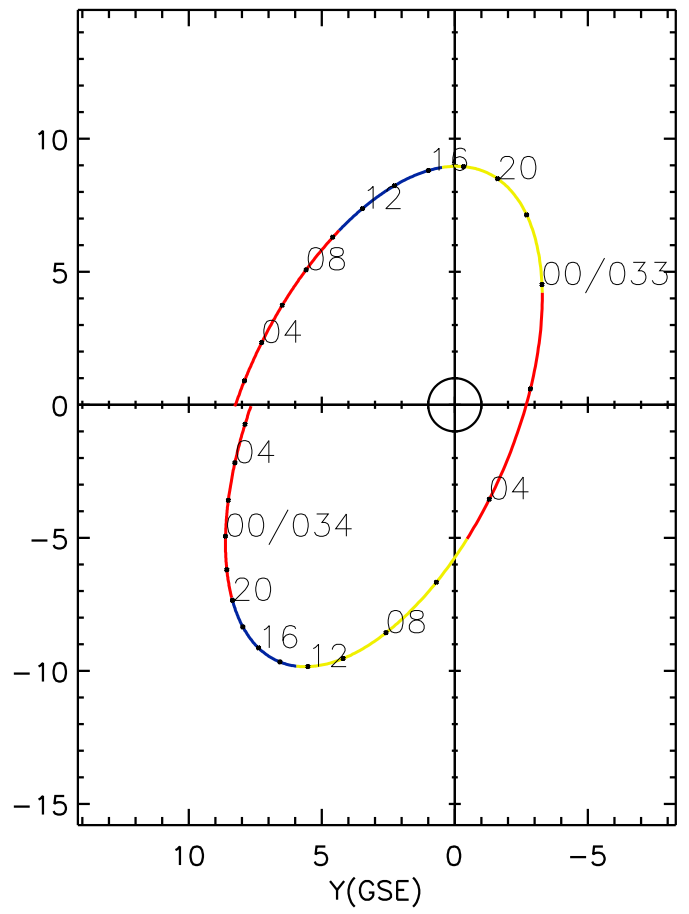

CLUSTER 2 orbit 2018 032 (02/01) 00:41 UT to 2018 034 (02/03) 06:56 UT

Sun May 24 19:36:02 2026