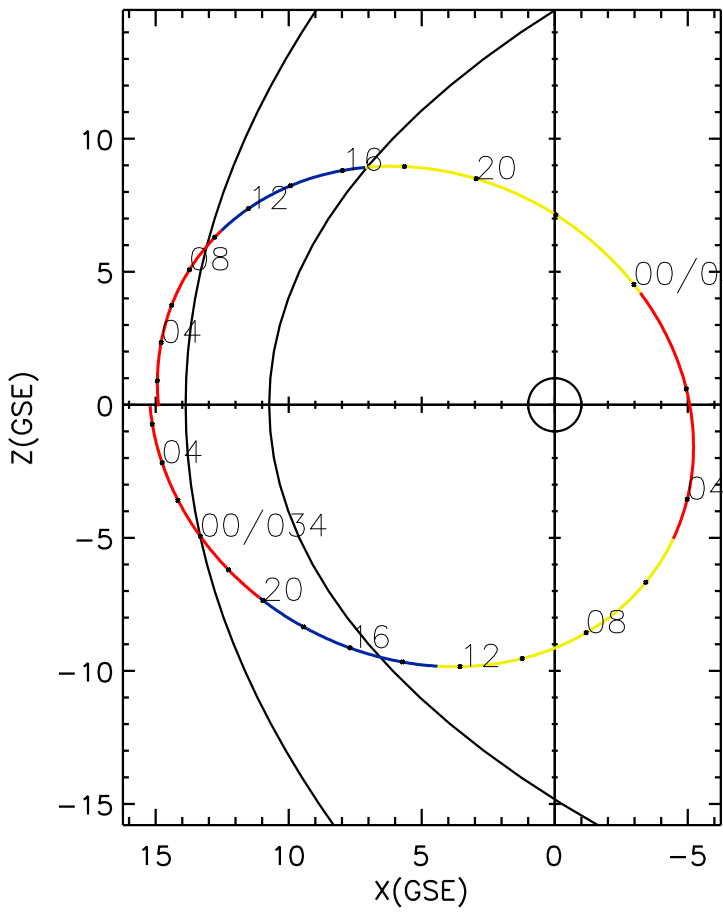

CLUSTER 2 orbit 2018 032 (02/01) 00:41 UT to 2018 034 (02/03) 06:56 UT

Sun May 24 19:36:02 2026