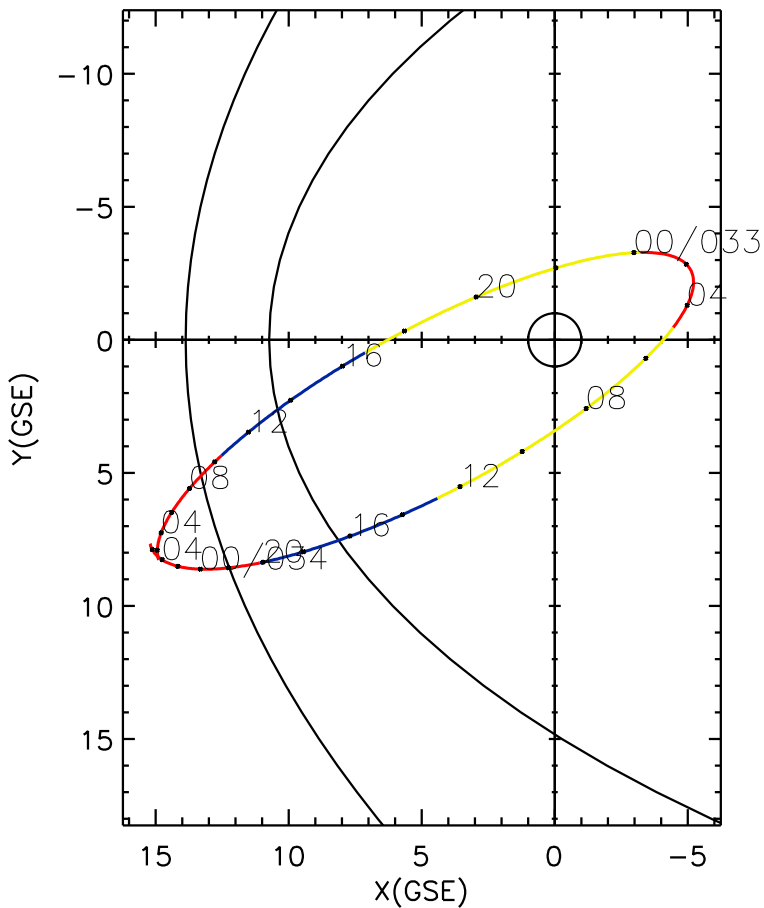

CLUSTER 2 orbit 2018 032 (02/01) 00:41 UT to 2018 034 (02/03) 06:56 UT

Sun May 24 19:36:02 2026