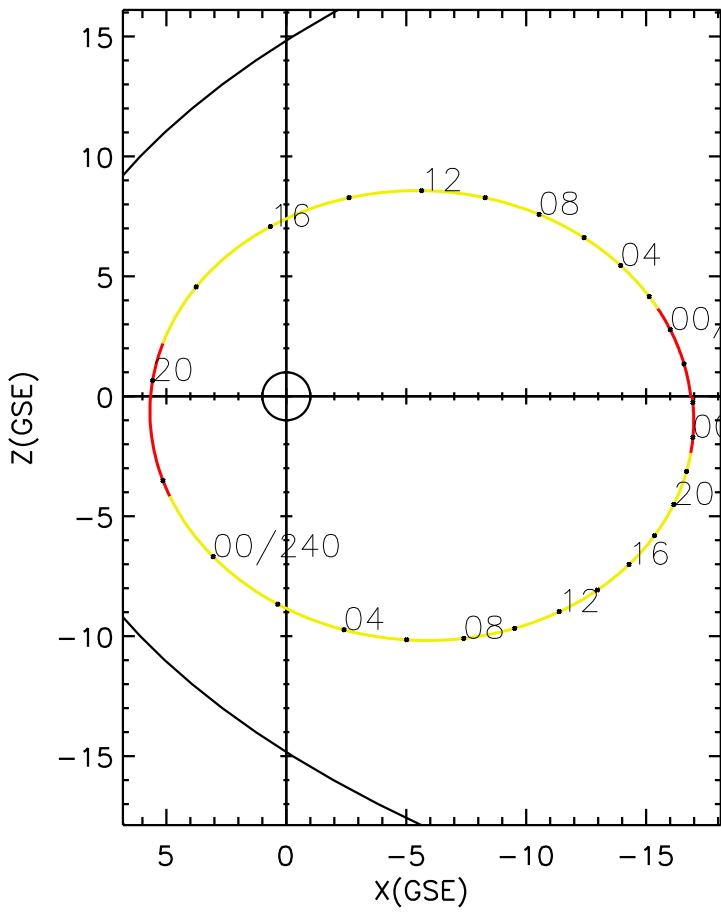

CLUSTER 2 orbit 2017 238 (08/26) 20:06 UT to 2017 241 (08/29) 02:21 UT

Sat May 23 19:36:59 2026