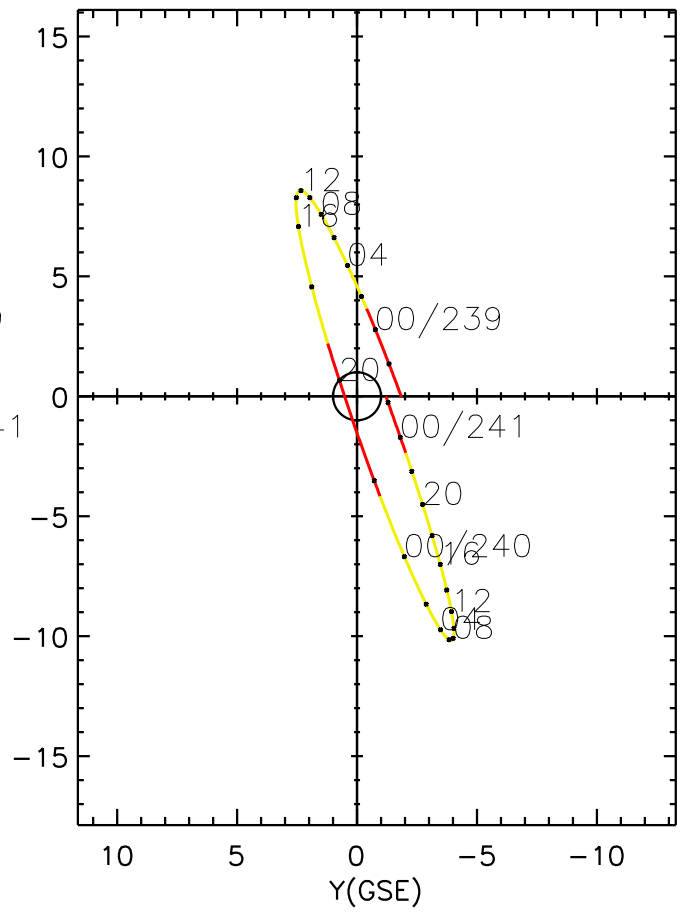

CLUSTER 2 orbit 2017 238 (08/26) 20:06 UT to 2017 241 (08/29) 02:21 UT

Sat May 23 19:36:59 2026