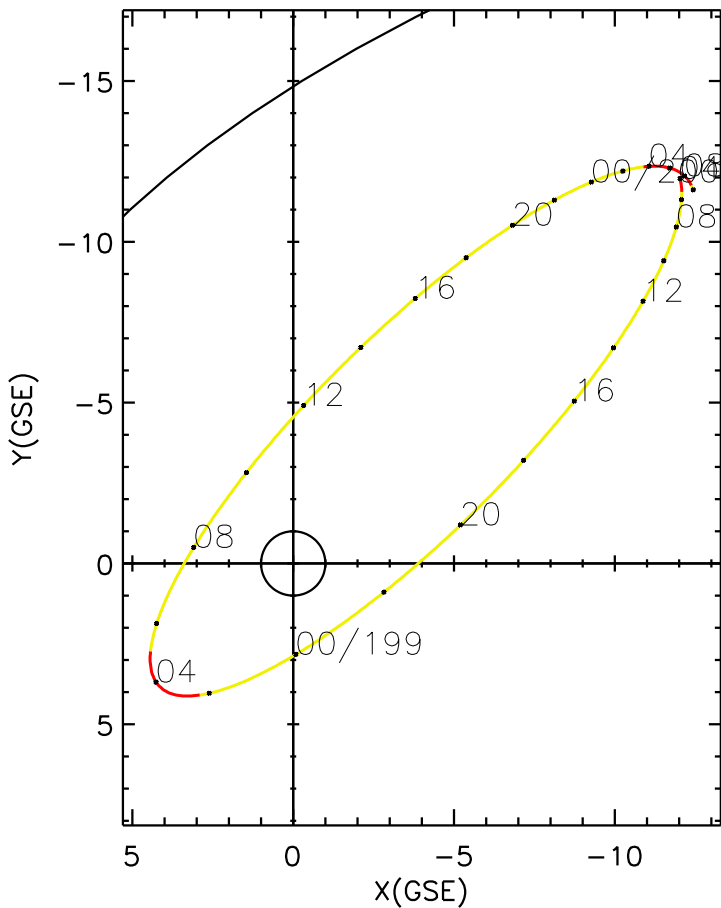

CLUSTER 2 orbit 2017 198 (07/17) 03:46 UT to 2017 200 (07/19) 10:11 UT

Fri May 29 19:37:14 2026