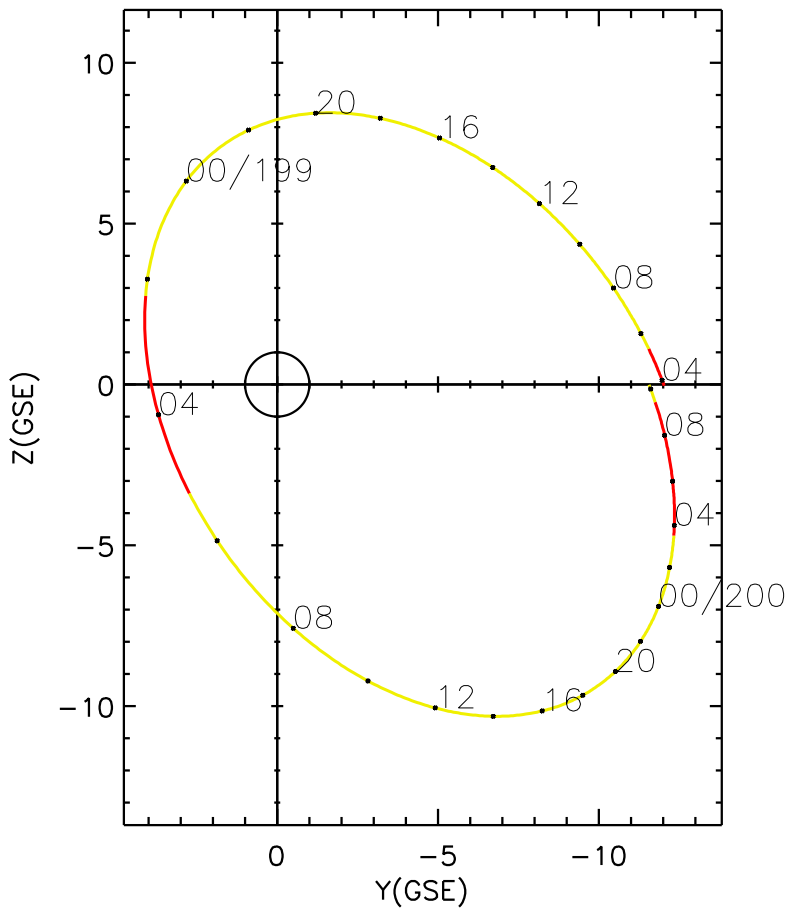

CLUSTER 2 orbit 2017 198 (07/17) 03:46 UT to 2017 200 (07/19) 10:11 UT

Fri May 29 19:37:14 2026