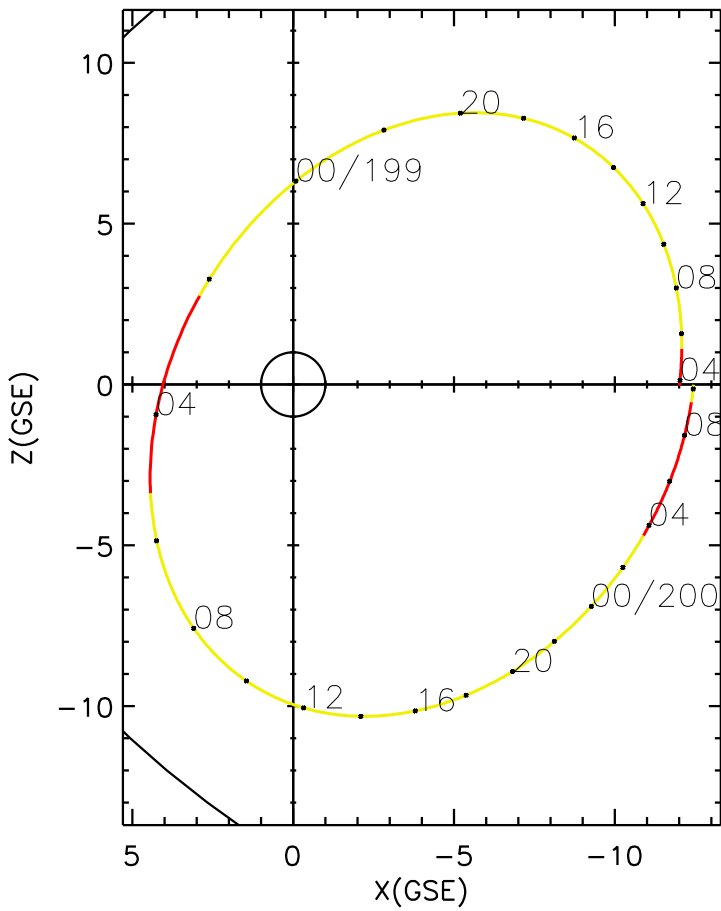

CLUSTER 2 orbit 2017 198 (07/17) 03:46 UT to 2017 200 (07/19) 10:11 UT

Fri May 29 19:37:14 2026