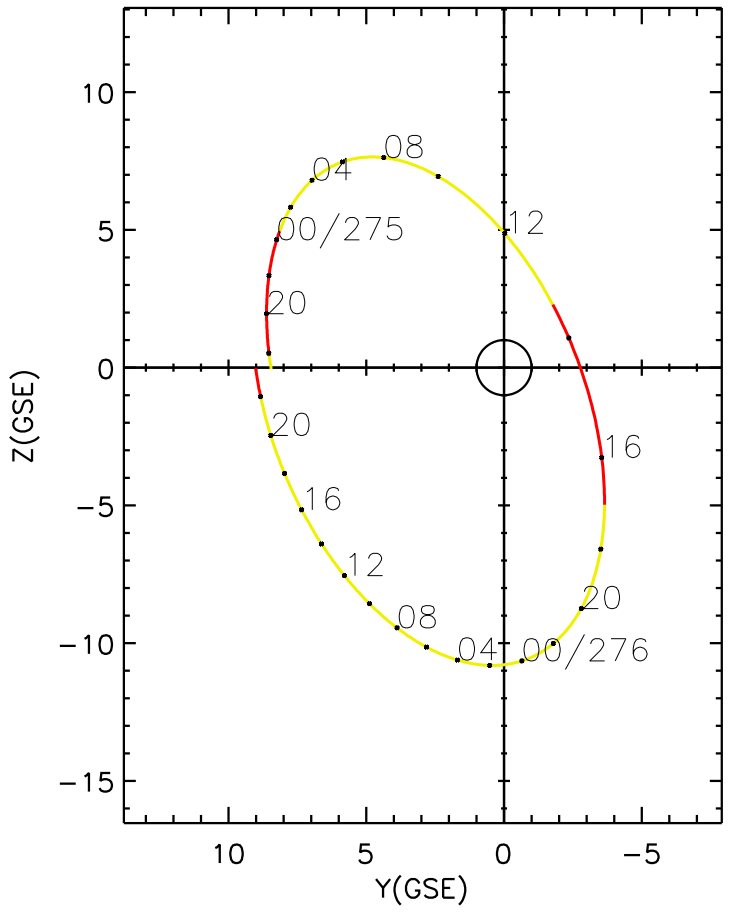

CLUSTER 2 orbit 2016 274 (09/30) 17:11 UT to 2016 276 (10/02) 23:26 UT

Sun May 24 19:34:13 2026