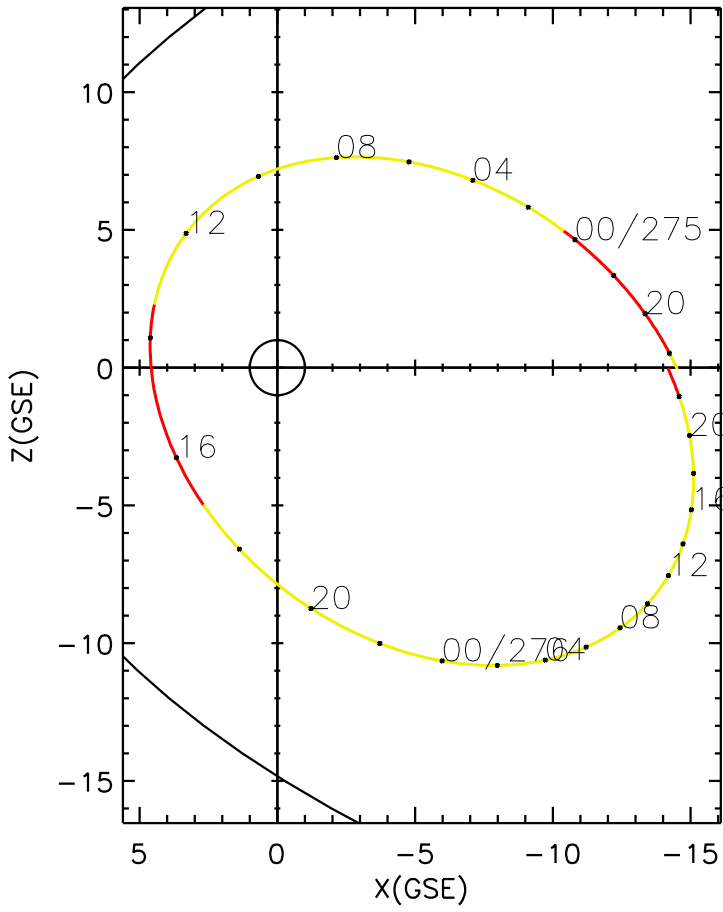

CLUSTER 2 orbit 2016 274 (09/30) 17:11 UT to 2016 276 (10/02) 23:26 UT

Sun May 24 19:34:13 2026