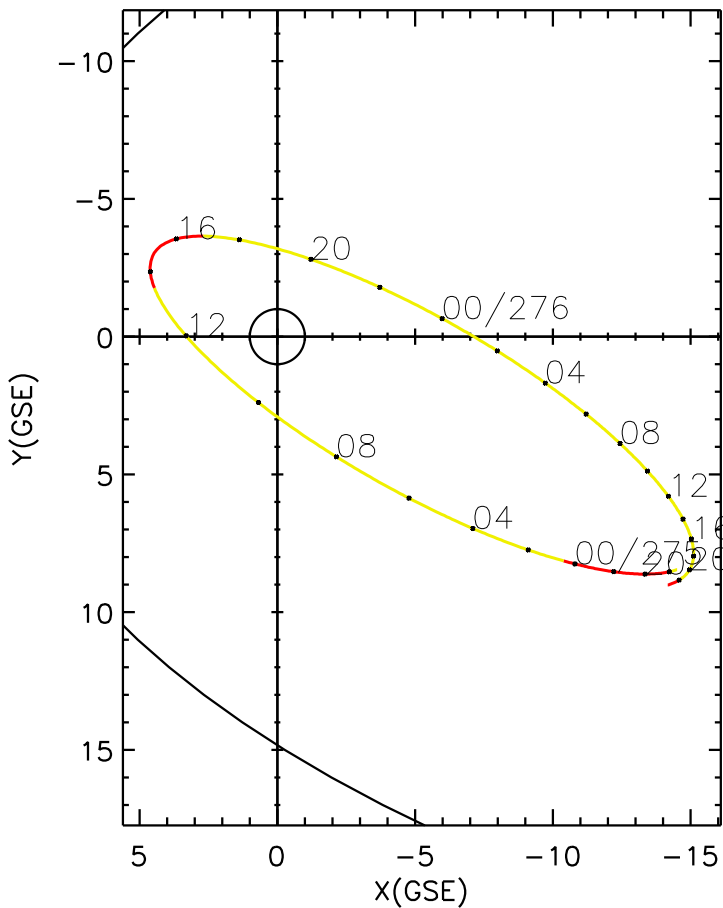

CLUSTER 2 orbit 2016 274 (09/30) 17:11 UT to 2016 276 (10/02) 23:26 UT

Sun May 24 19:34:13 2026