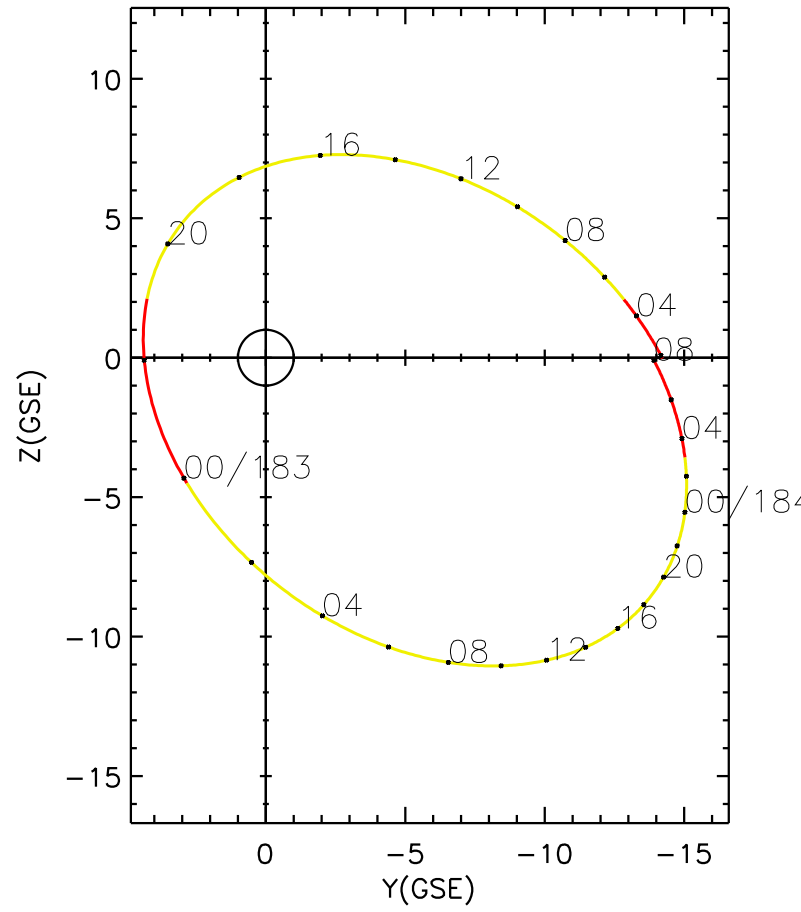

CLUSTER 2 orbit 2016 182 (06/30) 01:51 UT to 2016 184 (07/02) 08:06 UT

Sat Jun 27 19:35:46 2026