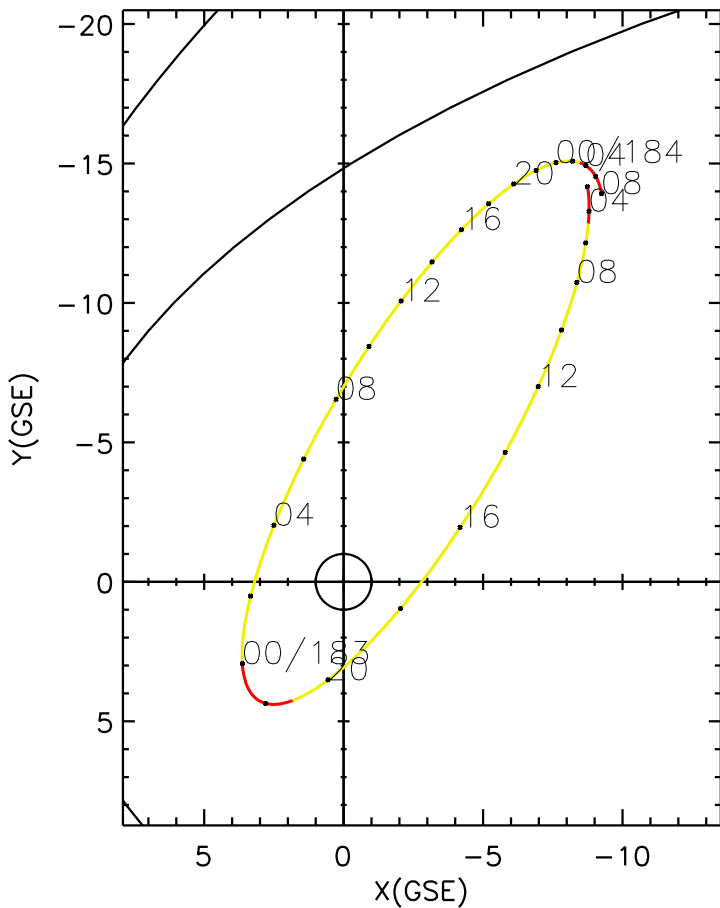

CLUSTER 2 orbit 2016 182 (06/30) 01:51 UT to 2016 184 (07/02) 08:06 UT

Sat Jun 27 19:35:46 2026