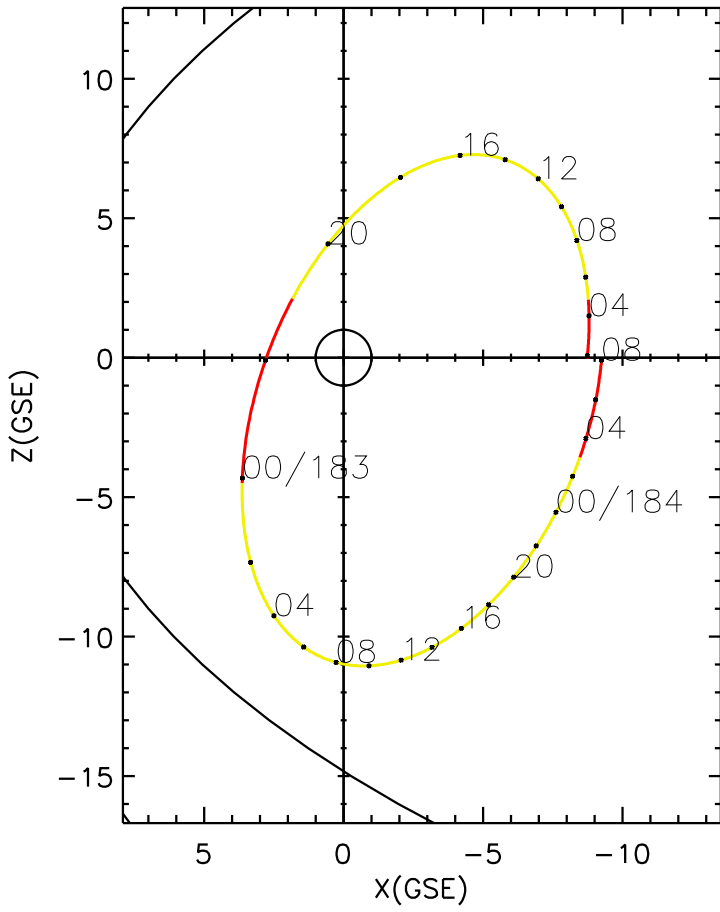

CLUSTER 2 orbit 2016 182 (06/30) 01:51 UT to 2016 184 (07/02) 08:06 UT

Sat Jun 27 19:35:46 2026