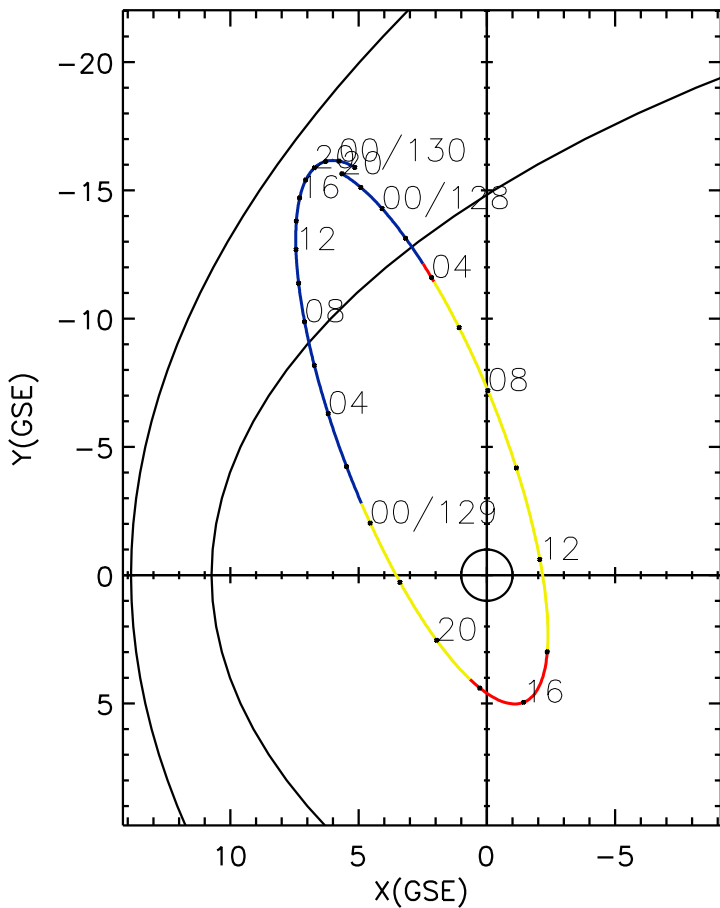

CLUSTER 2 orbit 2016 127 (05/06) 19:46 UT to 2016 130 (05/09) 02:06 UT

Wed Jun 10 19:35:16 2026