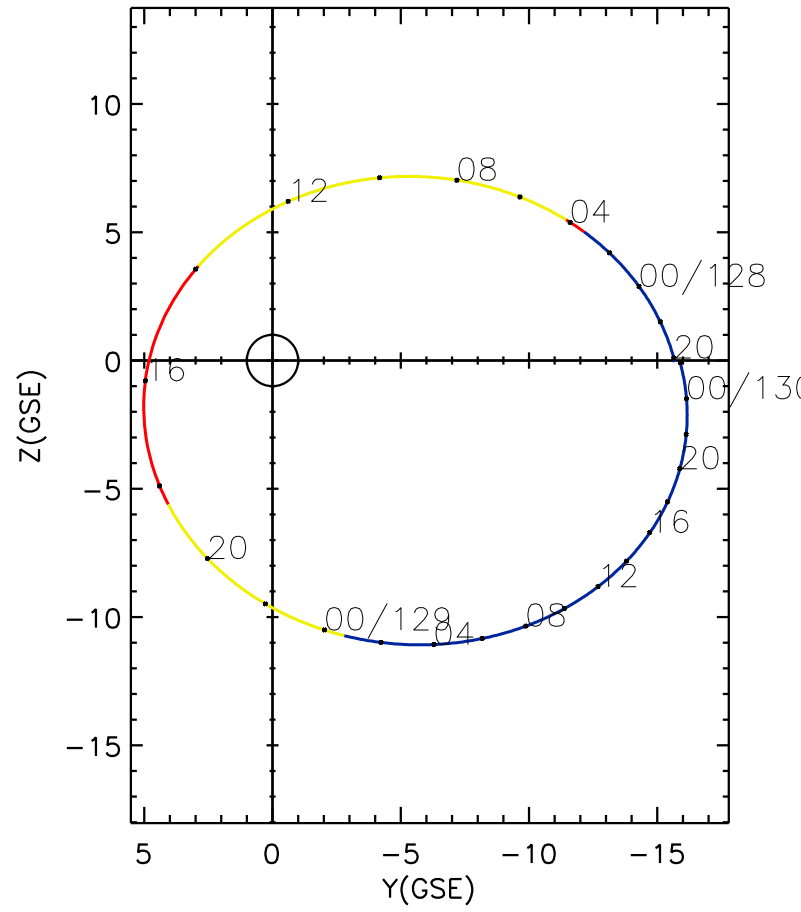

CLUSTER 2 orbit 2016 127 (05/06) 19:46 UT to 2016 130 (05/09) 02:06 UT

Wed Jun 10 19:35:16 2026