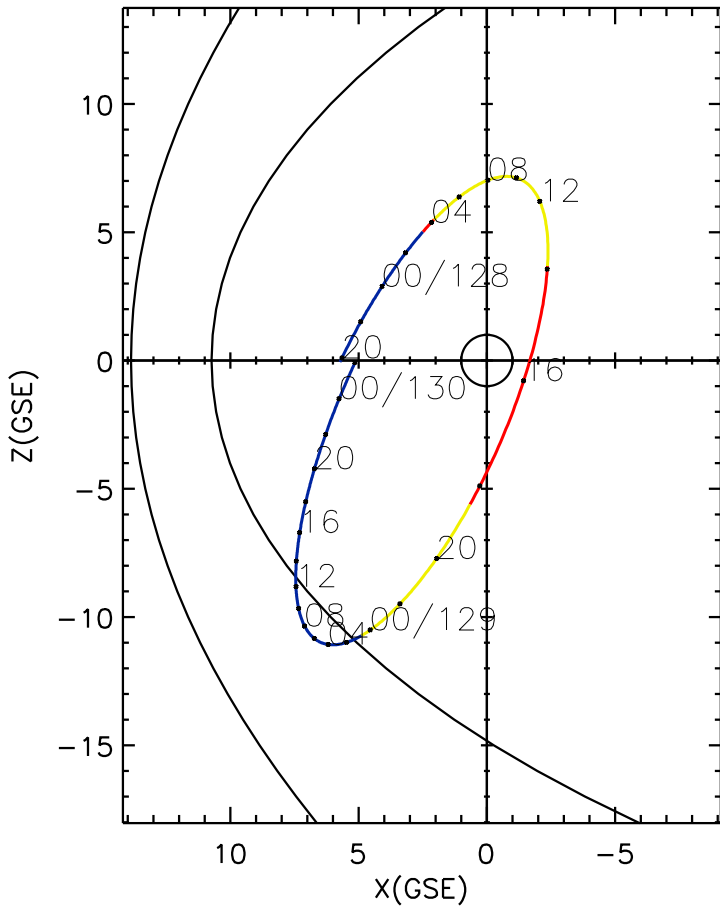

CLUSTER 2 orbit 2016 127 (05/06) 19:46 UT to 2016 130 (05/09) 02:06 UT

Wed Jun 10 19:35:16 2026