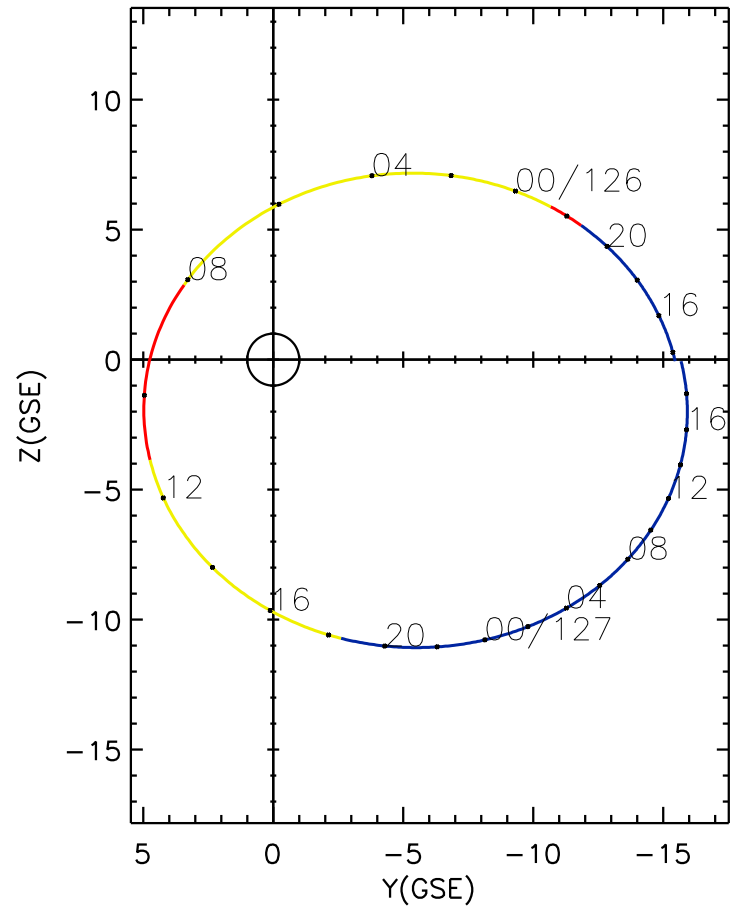

CLUSTER 2 orbit 2016 125 (05/04) 13:31 UT to 2016 127 (05/06) 19:46 UT

Sat May 23 19:35:03 2026