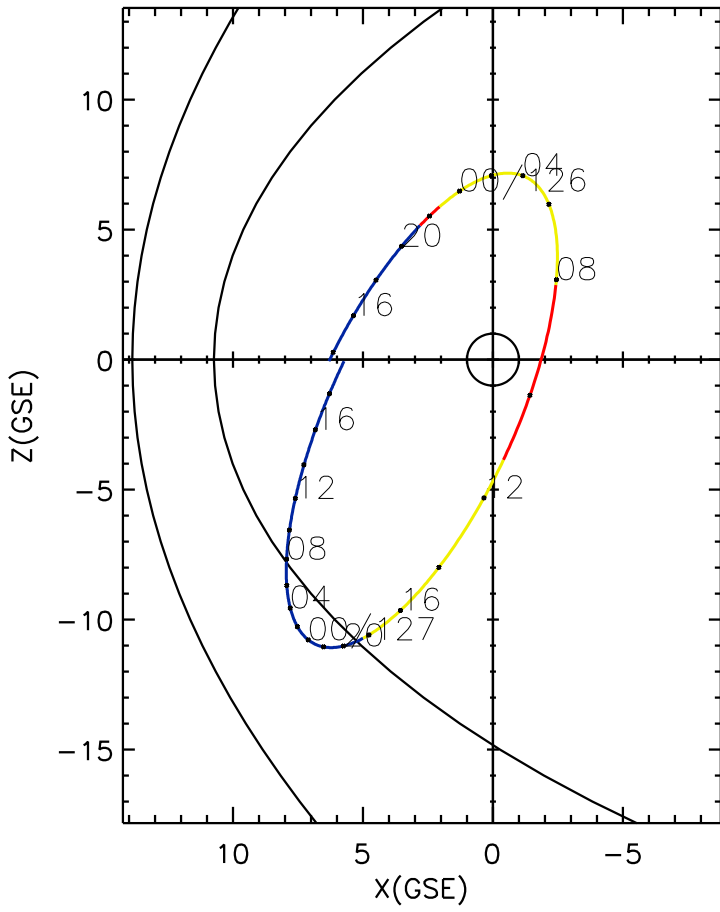

CLUSTER 2 orbit 2016 125 (05/04) 13:31 UT to 2016 127 (05/06) 19:46 UT

Sat May 23 19:35:03 2026