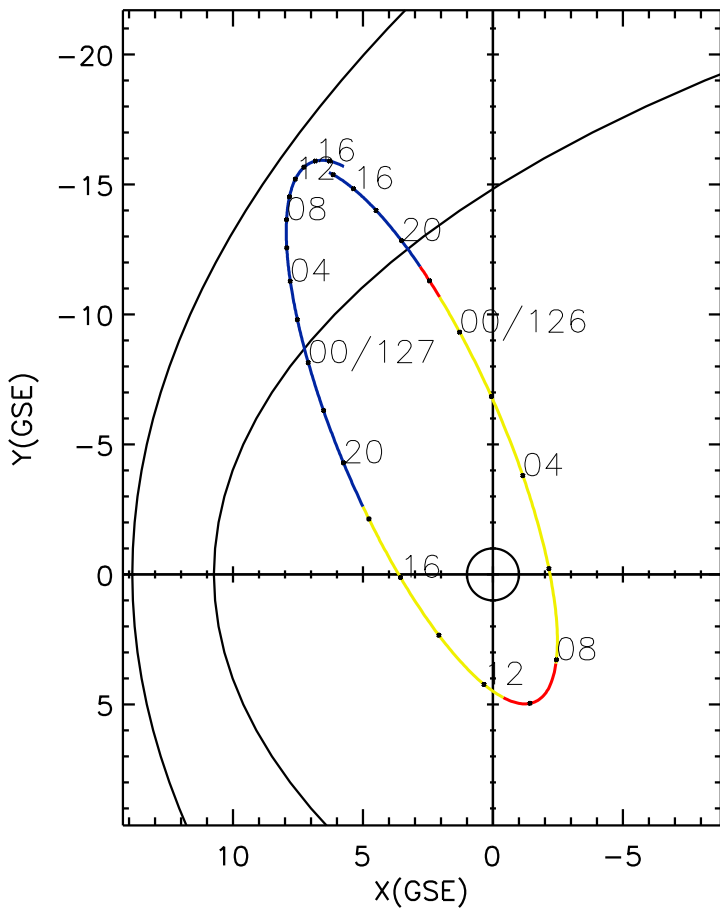

CLUSTER 2 orbit 2016 125 (05/04) 13:31 UT to 2016 127 (05/06) 19:46 UT

Sat May 23 19:35:03 2026