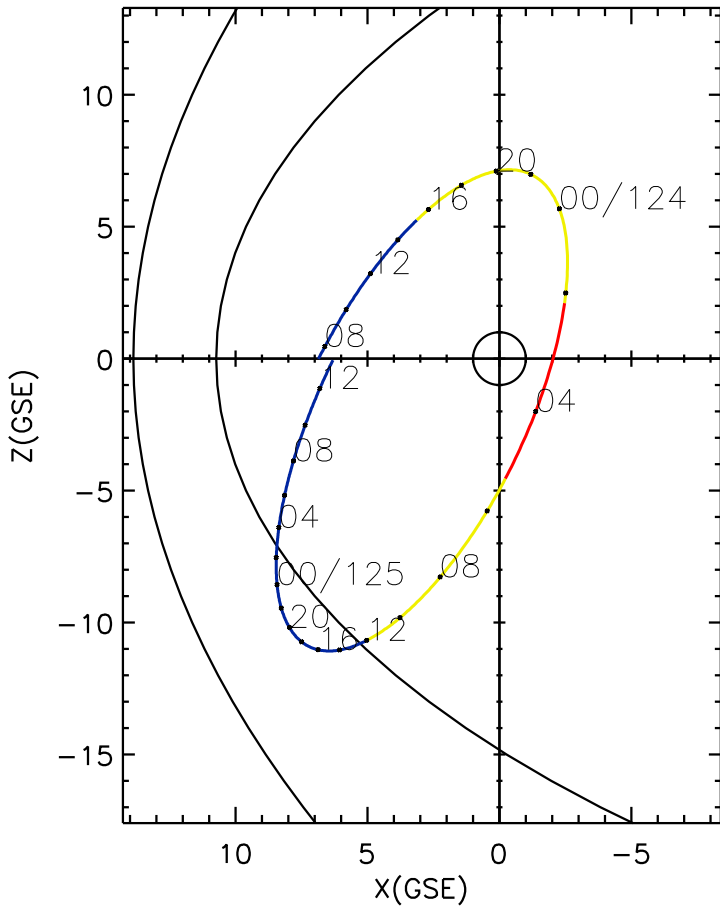

CLUSTER 2 orbit 2016 123 (05/02) 07:21 UT to 2016 125 (05/04) 13:31 UT

Sun May 24 19:33:39 2026