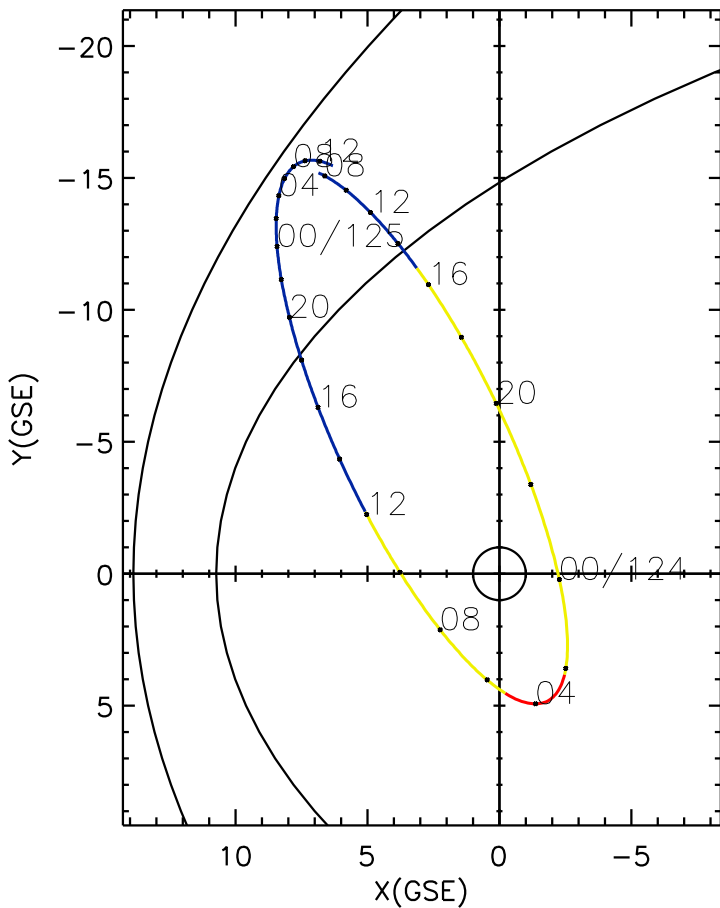

CLUSTER 2 orbit 2016 123 (05/02) 07:21 UT to 2016 125 (05/04) 13:31 UT

Sun May 24 19:33:39 2026