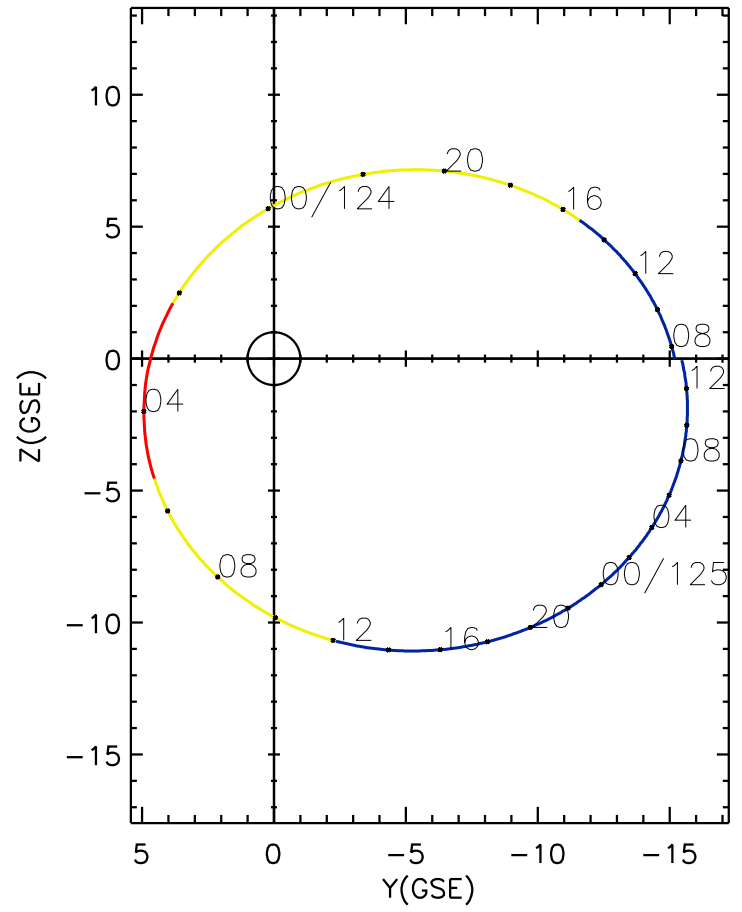

CLUSTER 2 orbit 2016 123 (05/02) 07:21 UT to 2016 125 (05/04) 13:31 UT

Sun May 24 19:33:39 2026